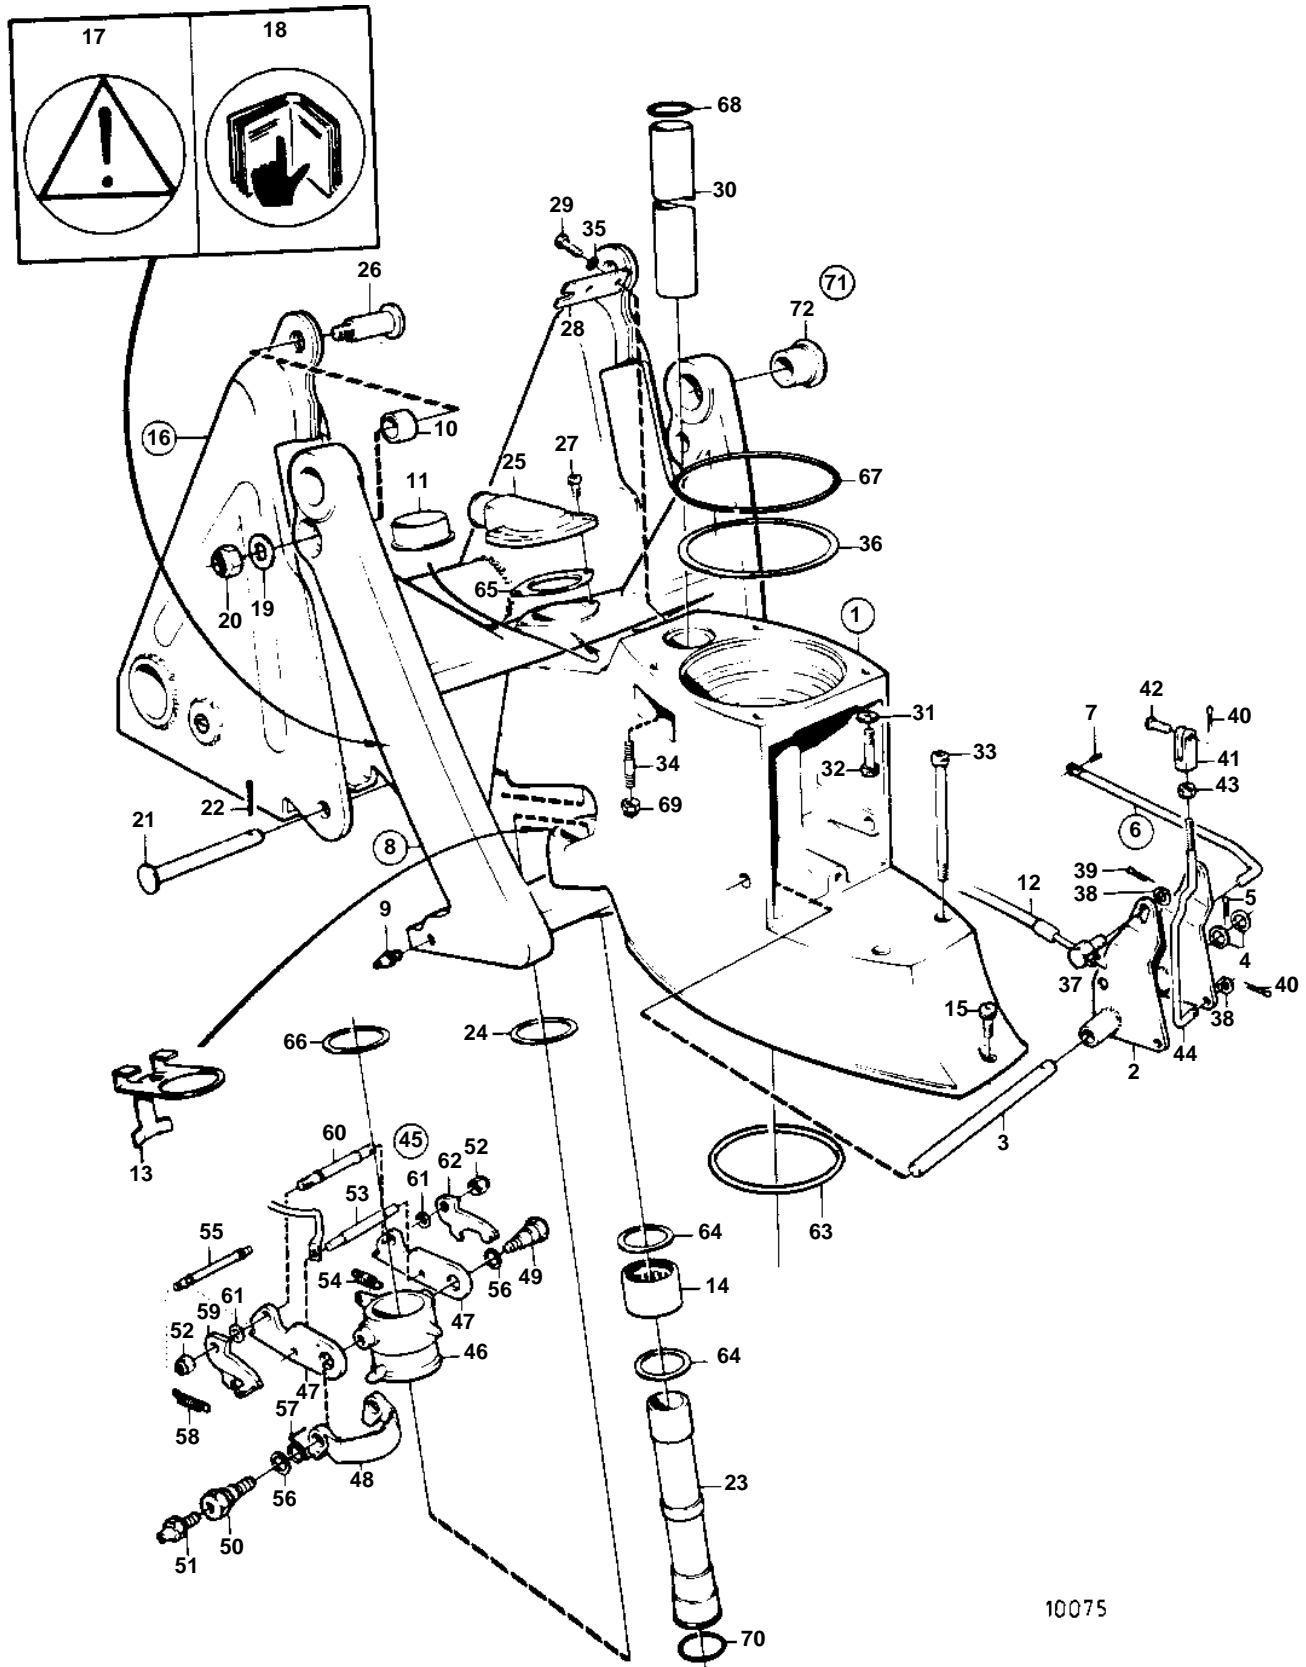

DRIVE DP-B,DP-B1

10075

**DRIVE DP-B,DP-B1**

REF	PART NO.	QTY	DESCRIPTION	NOTES
1	854033	1	Intermediate housing	
2	897829	1	• Gear yoke	
3	897447	1	• Shaft	
4	897511	2	• Washer	
5	17253	1	• Cotter pin	IK
6	851412	1	• Reverse locking rod	
7	967556	1	• • Spring pin	
8	854100	1	Suspension fork	
9	940194	1	• Nipple	
10	852912	2	• Bushing	
11	853062	1	• Bushing	
12		X	CONTROL CABLE	SEE GROUP 9
13	853967	1	Guide washer	
14	183391	1	Needle bearing	
15	941809	1	Screw	
16	854550	1	Cylinder anchorage	
17	853717	1	• Decal	
18	853716	1	• Decal	
19	853071	2	Washer	
20	946672	2	Lock nut	
21	853309	2	Clevis pin	
22	967707	2	Cotter pin	
23	814386	1	Tube	
24	897696	2	Washer	
25	854031	1	Hose connection	
26	853308	2	Shoulder screw	
27	941813	2	Screw	
28	853078	1	Cable attachment	
29	940168	2	Screw	
30	897644	1	Tube	
31	853095	2	Washer	
32	959456	2	Allen head screw	
33	941808	2	Screw	
34		2	STUD BOLT	INCLUDED IN UPPER GEAR UNIT.
35	940191	2	Washer	
36	943252	X	Adjusting washer	TH = 0,05 MM
36	943866	X	Adjusting washer	TH = 0,10 MM
	943867	X	Adjusting washer	TH = 0,20 MM
36	967557	X	Adjusting washer	TH = 0,30 MM
36	943868	X	Adjusting washer	TH = 0,40 MM
37	804312	1	Cube	
38	940191	2	Washer	
39	17276	1	Cotter pin	
40	17253	2	Cotter pin	
41	813954	1	Control fork	
42	192662	1	Clevis pin	
43	940190	1	Nut	
44	897448	1	Control rod	
45	854035	1	Reverse tilt inhibit	
46	851402	1	• Bearing sleeve	
47	814391	2	• Reverse tilt inhibit	
48	851403	1	• Lock brace	
49	851423	1	• Pin	
50	854344	1	• Pin	
51	940194	1	• Nipple	
52	943197	2	• Nut	INCLUDED IN REPAIR KIT 876265 FOR ASTERN LEVER.
53	851424	1	• Stop arm	INCLUDED IN REPAIR KIT 876265 FOR ASTERN LEVER.
54	832534	1	• Spring	INCLUDED IN REPAIR KIT 876265 FOR ASTERN LEVER.
55	814399	1	• Shaft	INCLUDED IN REPAIR KIT 876265 FOR ASTERN LEVER.