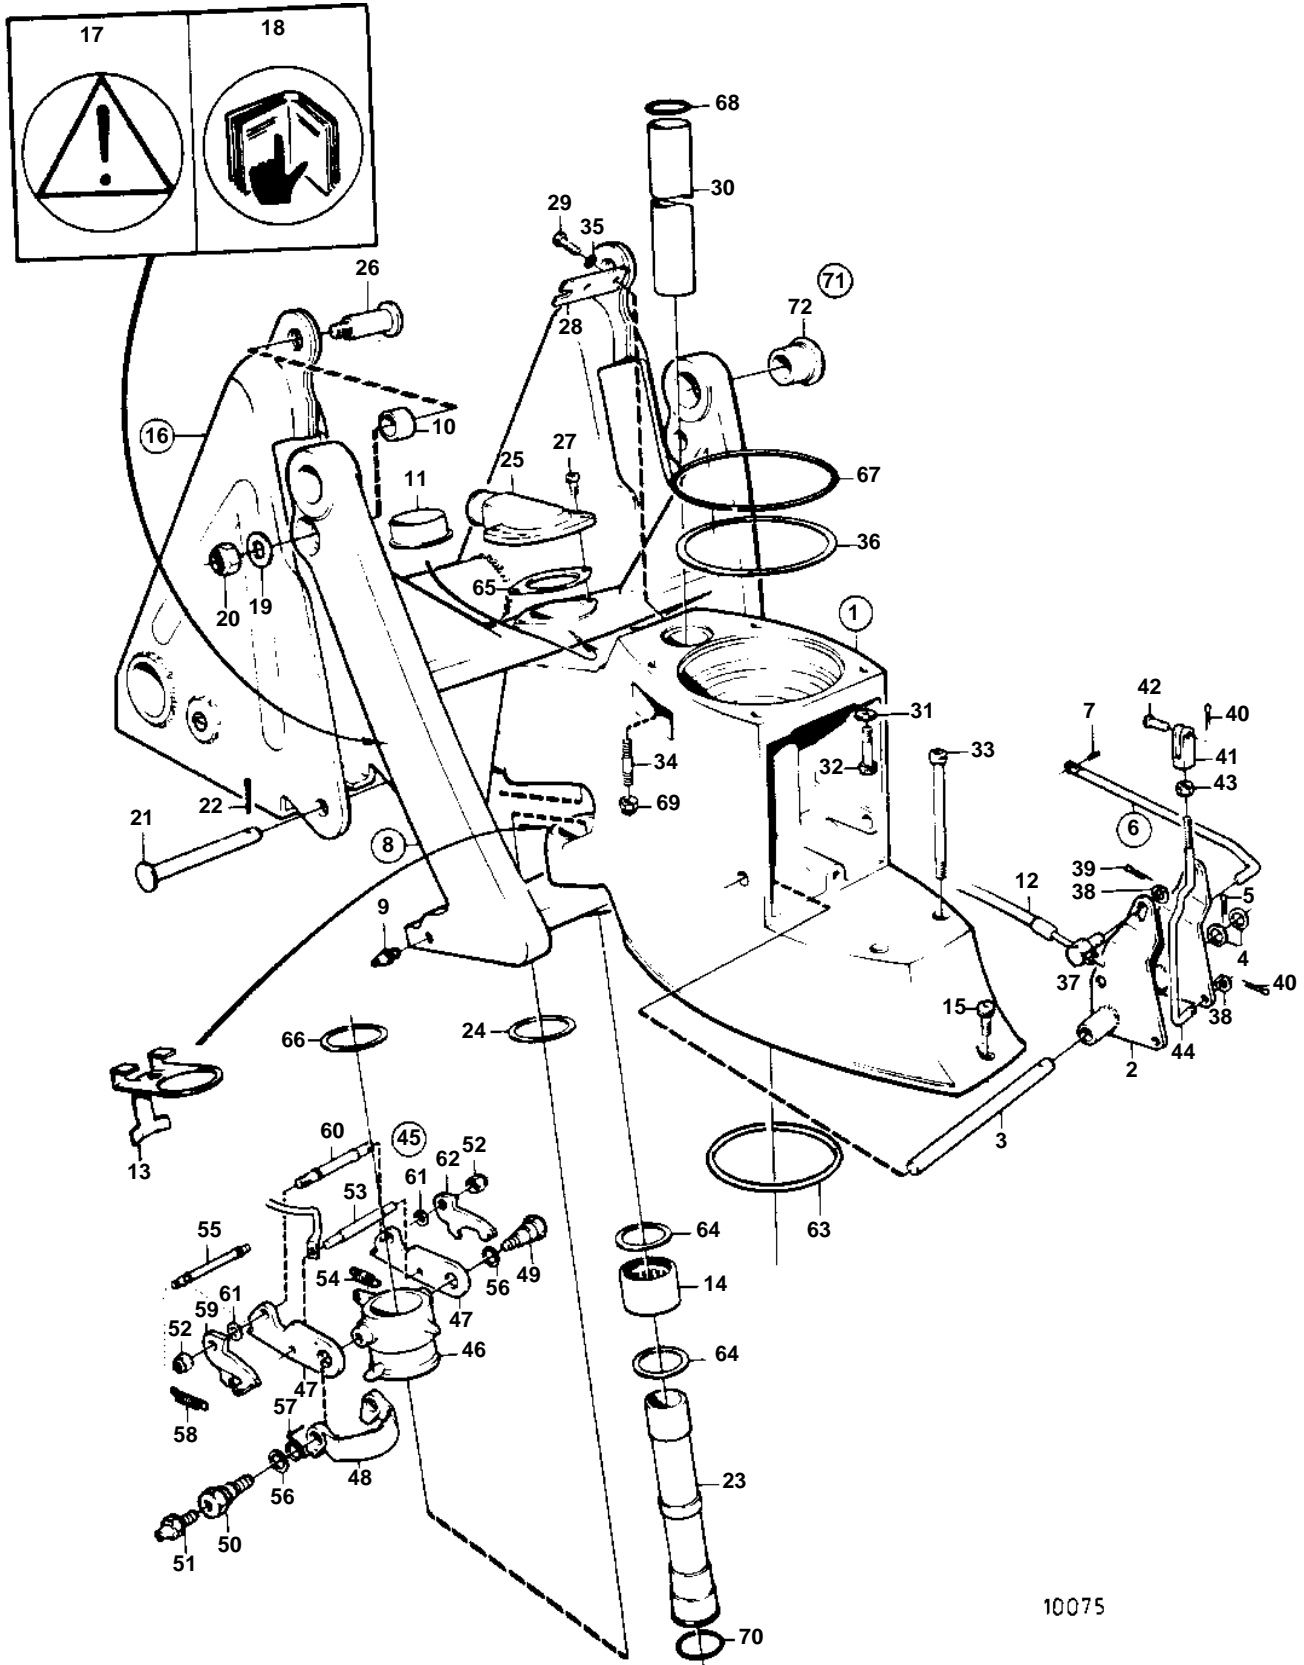

DRIVE DP-B,DP-B1

10075

DRIVE DP-B,DP-B1

REF	PART NO.	QTY	DESCRIPTION	NOTES
1	854937	1	Intermediate housing	
2	897829	1	• Gear yoke	
3	897447	1	• Shaft	
4	897511	2	• Washer	
5	17253	1	• Cotter pin	IK
6	851412	1	• Reverse locking rod	
7	967556	1	• • Spring pin	
8	854100	1	Suspension fork	
9	940194	1	• Nipple	
10	852912	2	• Bushing	
11	853062	1	• Bushing	
12		X	CONTROL CABLE	SEE GROUP 9
13	853967	1	Guide washer	
14	183391	1	Needle bearing	
15	941809	1	Screw	
16	854550	1	Cylinder anchorage	
17	853717	1	• Decal	
18	853716	1	• Decal	
19	853071	2	Washer	
20	946672	2	Lock nut	
21	853309	2	Clevis pin	
22	967707	2	Cotter pin	
23	814386	1	Tube	
24	897696	2	Washer	
25	854031	1	Hose connection	
26	853308	2	Shoulder screw	
27	941813	2	Screw	
28	853078	1	Cable attachment	
29	940168	2	Screw	
30	897644	1	Tube	
31	853095	2	Washer	
32	959456	2	Allen head screw	
33	941808	2	Screw	
34		2	STUD BOLT	INCLUDED IN UPPER GEAR UNIT.
35	940191	2	Washer	
36	941826	X	Adjusting washer	TH = 0,05 MM
36	941827	X	Adjusting washer	TH = 0,20 MM
36	948230	X	Shim	TH = 0,35 MM
37	804312	1	Cube	
38	940191	2	Washer	
39	17276	1	Cotter pin	
40	17253	2	Cotter pin	
41	813954	1	Control fork	
42	192662	1	Clevis pin	
43	940190	1	Nut	
44	897448	1	Control rod	
45	854035	1	Reverse tilt inhibit	
46	851402	1	• Bearing sleeve	
47	814391	2	• Reverse tilt inhibit	
48	851403	1	• Lock brace	
49	851423	1	• Pin	
50	854344	1	• Pin	
51	940194	1	• Nipple	
52	943197	2	• Nut	INCLUDED IN REPAIR KIT 876265 FOR ASTERN LEVER.
53	851424	1	• Stop arm	INCLUDED IN REPAIR KIT 876265 FOR ASTERN LEVER.
54	832534	1	• Spring	INCLUDED IN REPAIR KIT 876265 FOR ASTERN LEVER.
55	814399	1	• Shaft	INCLUDED IN REPAIR KIT 876265 FOR ASTERN LEVER.