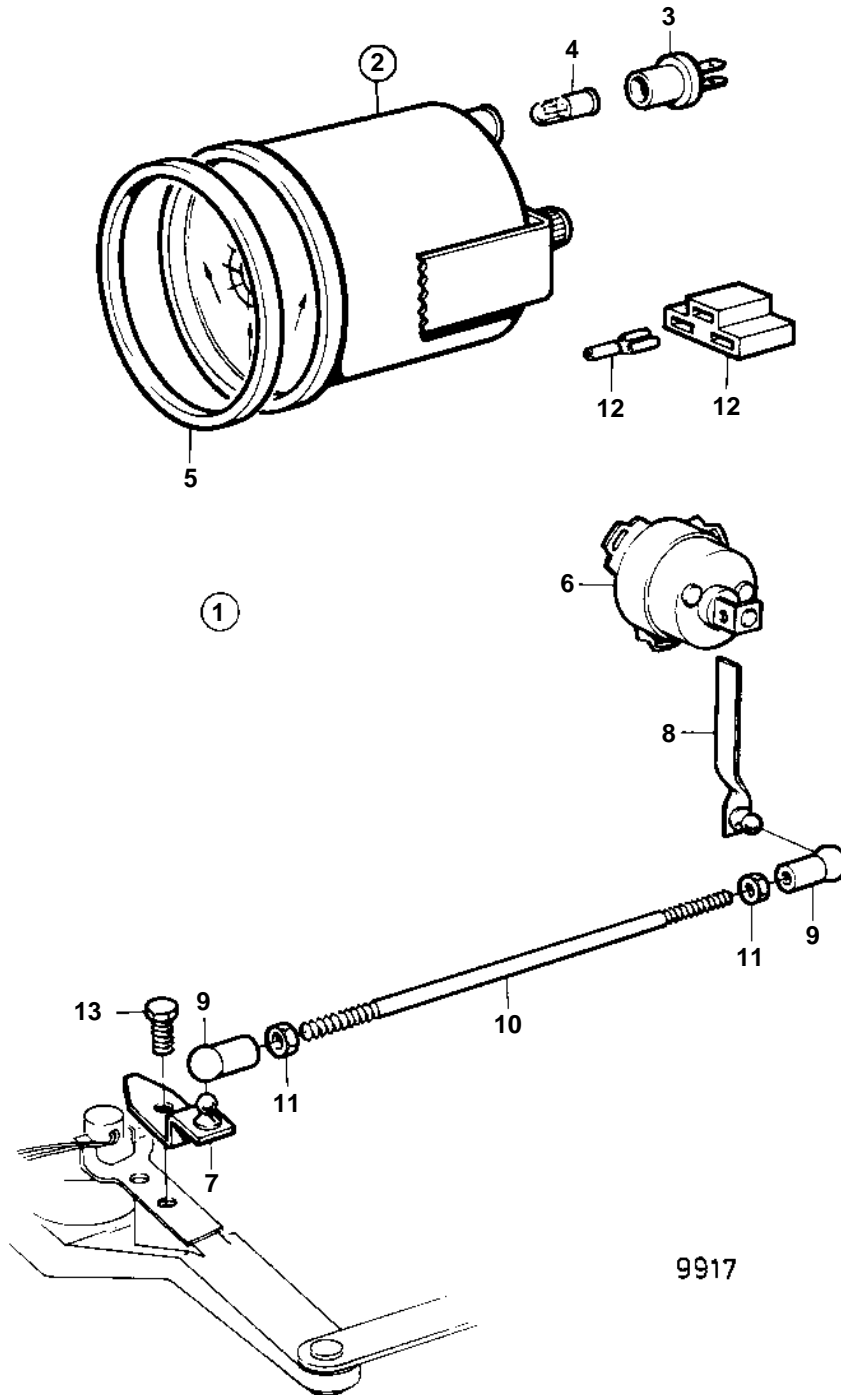

COMMON

**COMMON**

REF	PART NO.	QTY	DESCRIPTION	NOTES
1	1140465	1	Rudder indicator kit	FOR ENGINE WITH REVERSE GEAR.
2	863944	1	· Rudder indicator	
3	863945	1	· · Bulb socket	FOR RUDDER INDICATOR INSTRUMENTS WITH PART NO 828698 SHOULD WHITE BULB 19923 AND BULB HOLDER 808175 BE INSTALLED
4	863946	1	· · Bulb	RED. FOR RUDDER INDICATOR INSTRUMENTS WITH PART NO 828698 SHOULD WHITE BULB 19923 AND BULB HOLDER 808175 BE INSTALLED
5	858643	1	· Front ring	
6	837772	1	· Rudder position sens	
12		X	· CABLES AND TERMINALS	