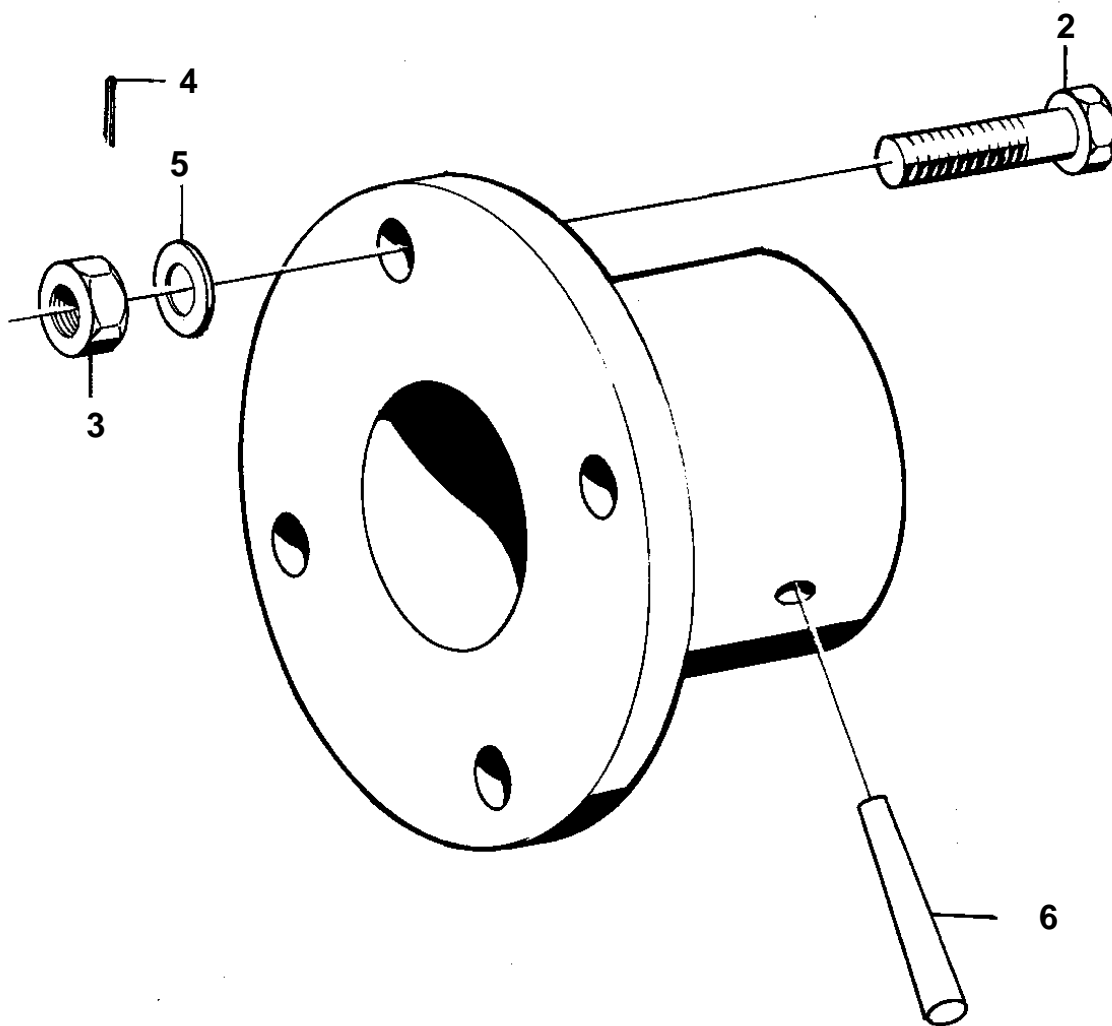

1

4624

REF	PART NO.	QTY	DESCRIPTION	NOTES
1	829279	1	Companion flange	35MM HOLE FOR PROPELLER SHAFT.
2	955692	4	• Screw	L = 32 MM
	955691	4	• Screw	L = 25 MM
3	955883	4	• Nut	
4	907834	4	• Cotter pin	
5	941909	4	• Spring washer	
6	907617	1	• Pin	