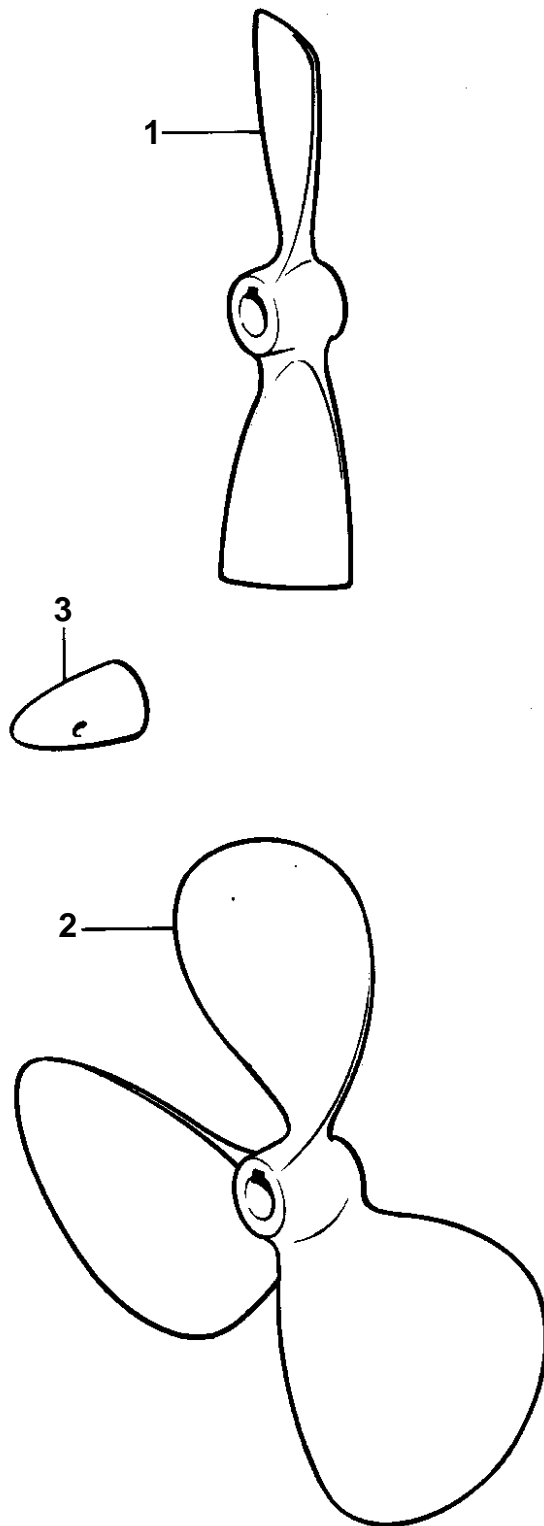

COMMON

6081