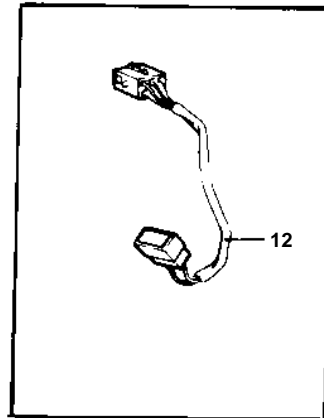

COMMON

9631

COMMON

REF	PART NO.	QTY	DESCRIPTION	NOTES
1	853067	1	Instrument panel	
2	828731	1	• Trimmer	
3	853866	1	• Control panel	(828739)
4	876040	1	• Relay kit	
5	828584	1	• Switch	
6	828586	1	• Button	
7	828743	1	• Button	
8	828742	1	• Switch	
9	828740	2	• Spacer washer	
10	828647	4	• Screw	
11		X	• CABLES AND TERMINALS	SEE GROUP 3
12	853052	X	Extension cable verl	L = 3000 MM
13	1140317	X	Y-koppling	