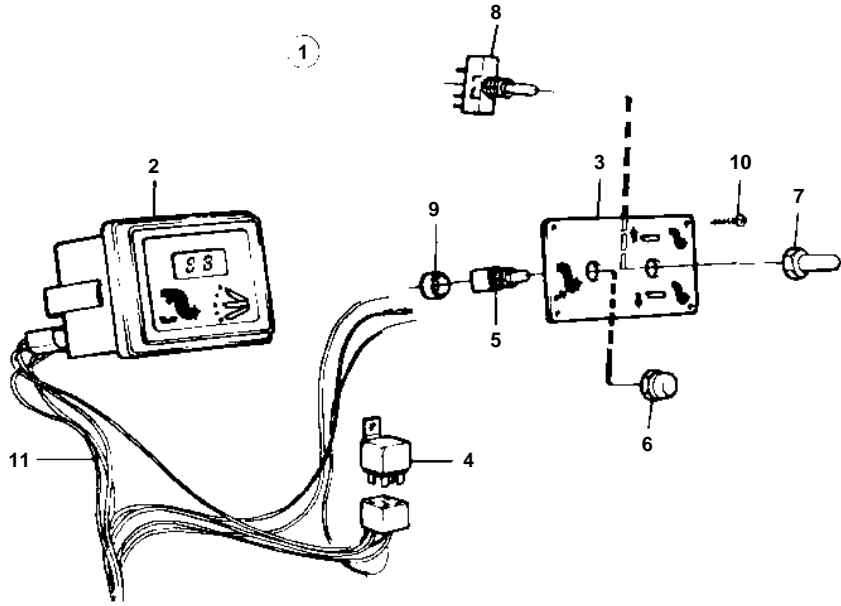

COMMON

9631

COMMON

REF	PART NO.	QTY	DESCRIPTION	NOTES
1	853067	1	Instrument panel	
2	828731	1	• Trimmer	
3	853866	1	• Control panel	(828739)
4	876040	1	• Relay kit	
5	828584	1	• Switch	
6	828586	1	• Button	
7	828743	1	• Button	
8	828742	1	• Switch	
9	828740	2	• Spacer washer	
10	828647	4	• Screw	
11		X	• CABLES AND TERMINALS	SEE GROUP 3
12	853052	X	Extension cable verl	L = 3000 MM
13	1140317	X	Y-koppling	