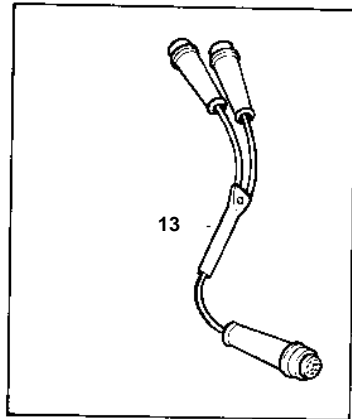

COMMON

9631

COMMON

REF	PART NO.	QTY	DESCRIPTION	NOTES
1	853067	1	Instrument panel	
2	828731	1	• Trimmer	
3	853866	1	• Control panel	(828739)
4	876040	1	• Relay kit	
5	828584	1	• Switch	
6	828586	1	• Button	
7	828743	1	• Button	
8	828742	1	• Switch	
9	828740	2	• Spacer washer	
10	828647	4	• Screw	
11		X	• CABLES AND TERMINALS	SEE GROUP 3
12	853052	X	Extension cable verl	L = 3000 MM
13	1140317	X	Y-koppling	