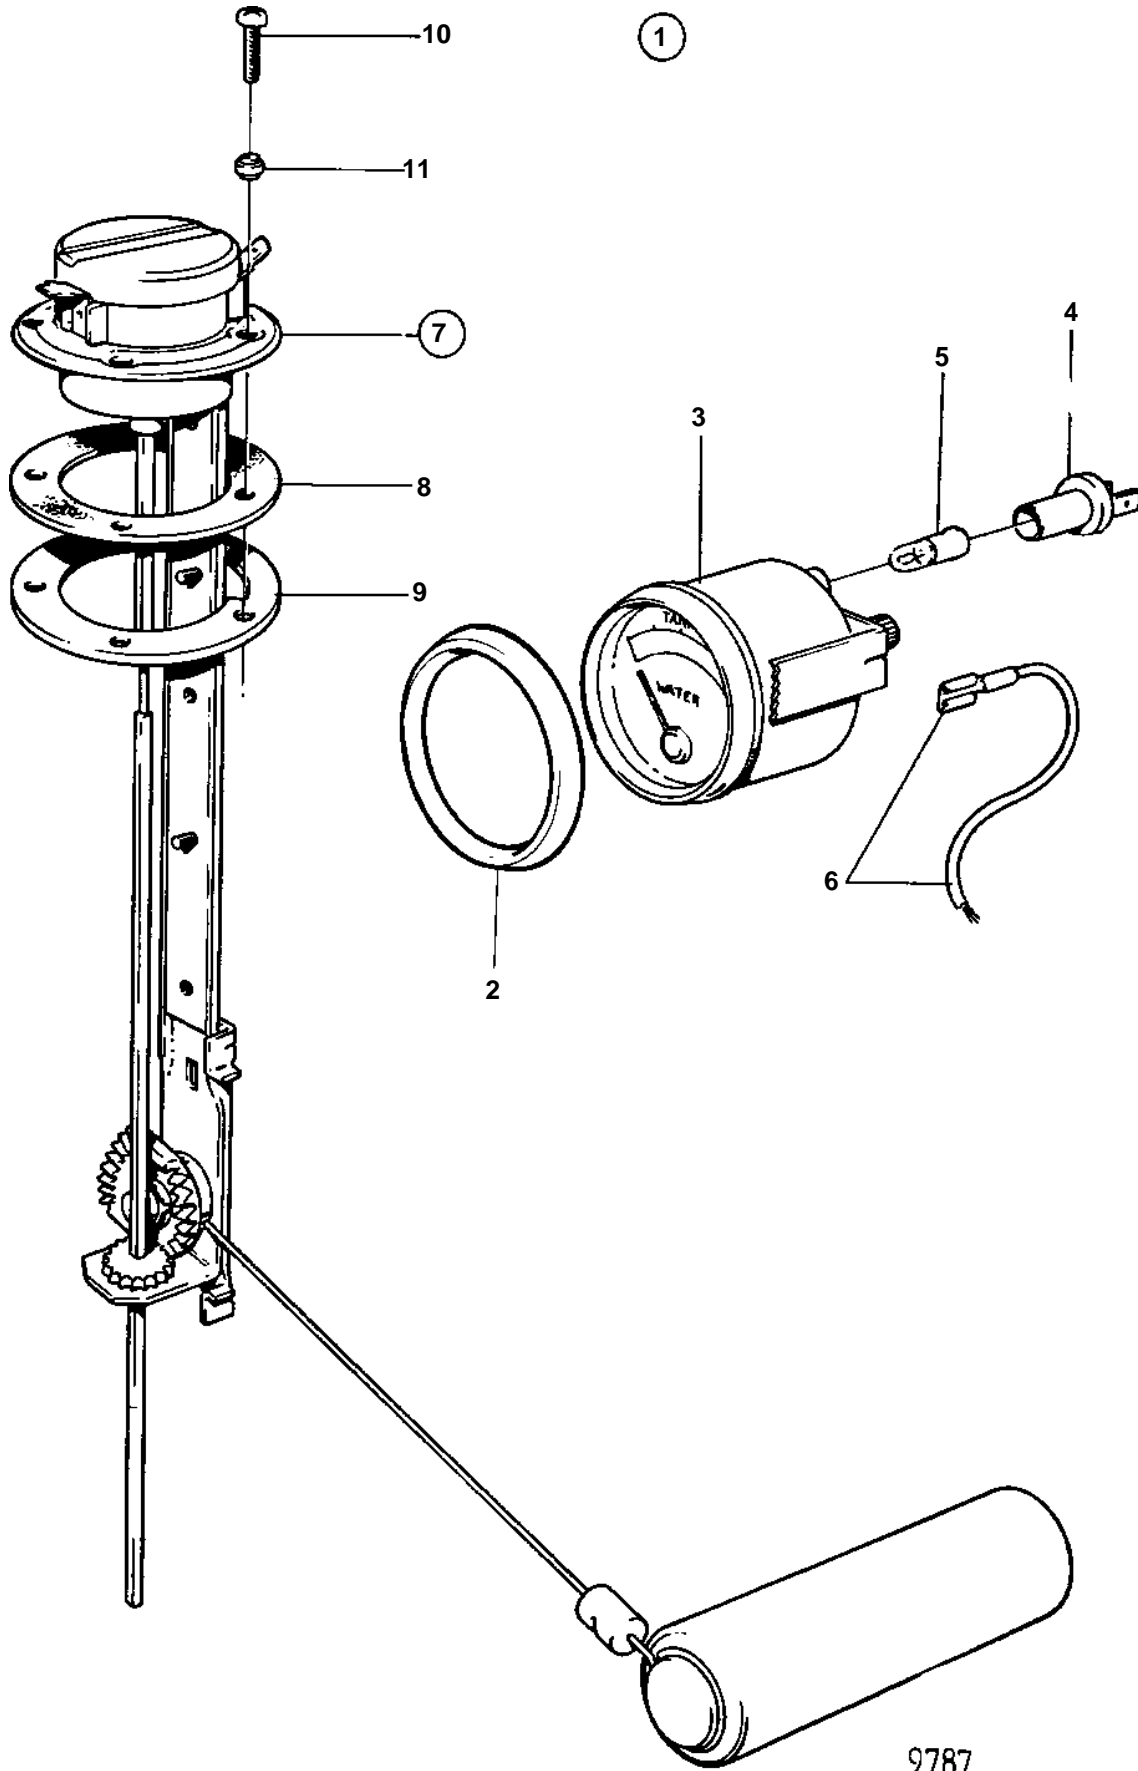

COMMON

COMMON

REF	PART NO.	QTY	DESCRIPTION	NOTES
1	1140461	1	Fuel gauge kit	
2	858643	1	· Front ring	
3	863940	1	· Fuel gauge	(828632)
4	863945	2	· · Bulb socket	FOR INSTRUMENTS WITH PARTNO 828632,828635 SHOULD WHITE BULB 19923 AND BULB HOLDER 808175 BE INSTALLED.
5	863946	2	· · Bulb	RED. FOR INSTRUMENTS WITH PARTNO 828632,828635 SHOULD WHITE BULB 19923 AND BULB HOLDER 808175 BE INSTALLED.
6		X	· CABLES AND TERMINALS	SEE GROUP 3
7	837999	1	· Tank sensor	
8	89865	1	· · Gasket	
9	834480	1	· · Flange	
10	956078	4	· · Screw	L = 16 MM
	956081	1	· · Screw	L = 25 MM
11	834481	5	· · Gasket	