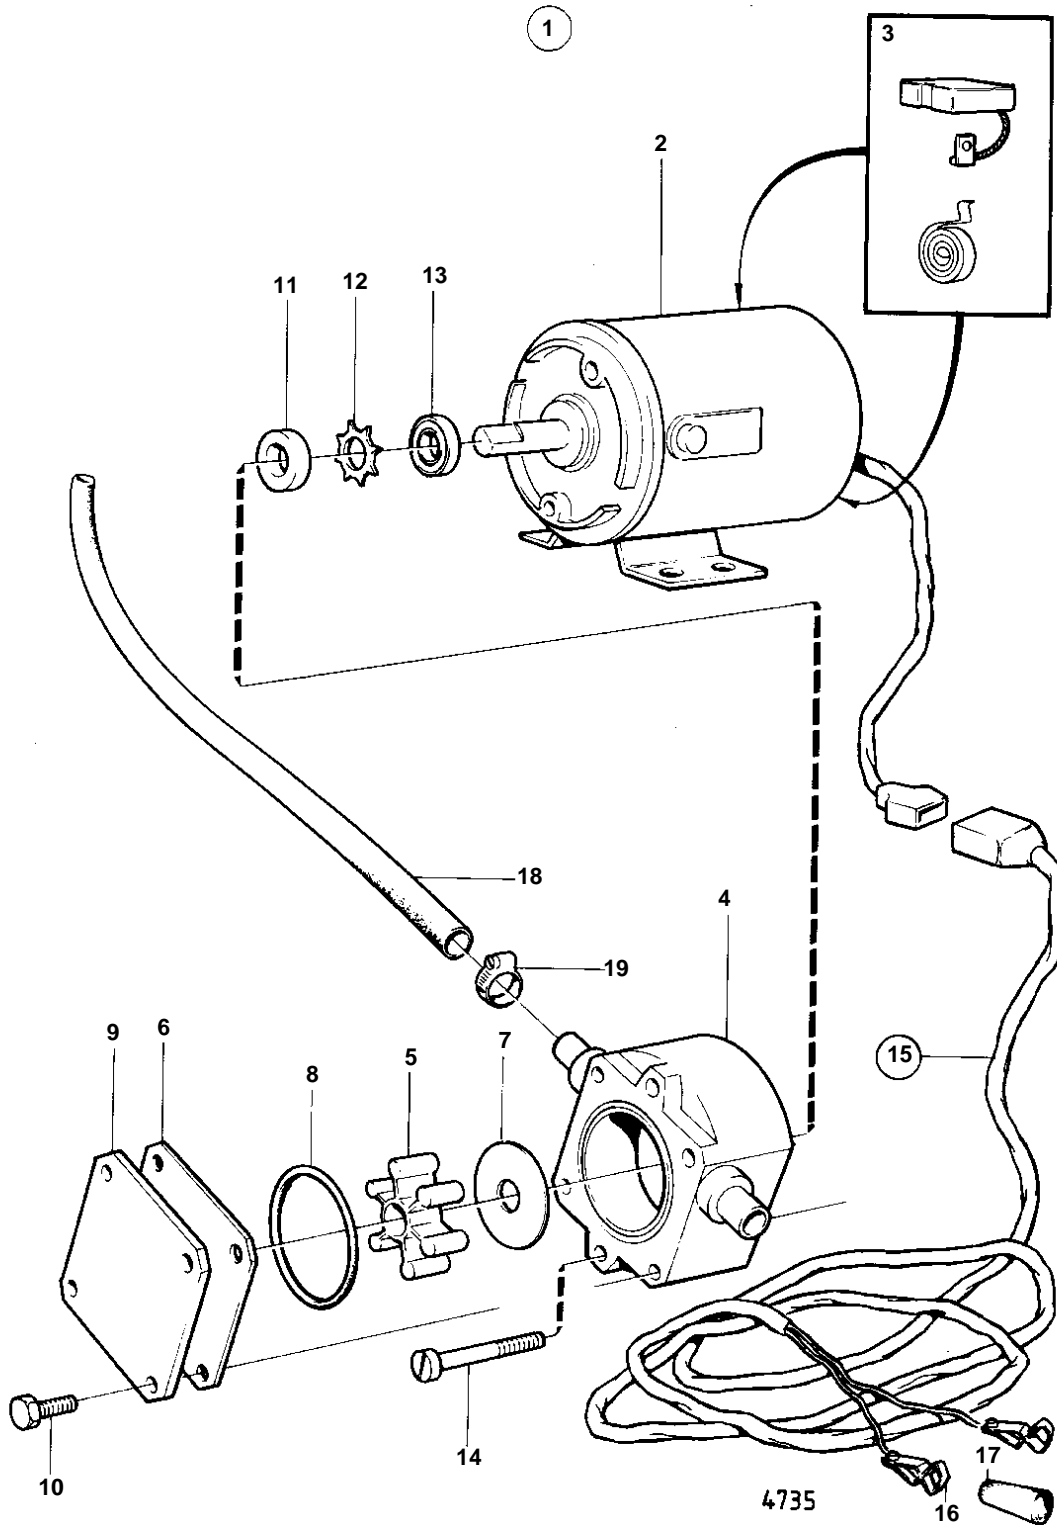

COMMON

COMMON

REF	PART NO.	QTY	DESCRIPTION	NOTES
1	843114	1	Oil bilge pump	12V
2		1	EL MOTOR	12V
3	844014	2	Carbon brush set	
4	844015	1	Housing	
5		1	IMPELLER	IK
6	844017	1	Wear washer	
7	844016	1	Wear washer	
8		1	O-RING	IK
9	844018	1	Cover	
10	844021	4	Screw	
11		1	SEAL RING	IK
12		1	LOCK WASHER	IK
13	844019	1	Oil deflector ring	
14	844020	2	Screw	
15	843113	1	· Cable trunk	
16		1	· · BATTERY TERMINAL	+ . REPLACED BY 1EA 844280,1EA 844278
		1	· · BATTERY TERMINAL	- . REPLACED BY 1EA 844280,1EA 844279
	844280	2	· · Cable terminal	LATE TYPE
17	844279	1	· · Isolation	LATE TYPE BLACK
	844278	1	· · Isolation	LATE TYPE RED
18	943707	X	· Rubber hose	L = 3000 MM
19	943471	3	· Hose clamp	
	844022	1	Impeller kit	