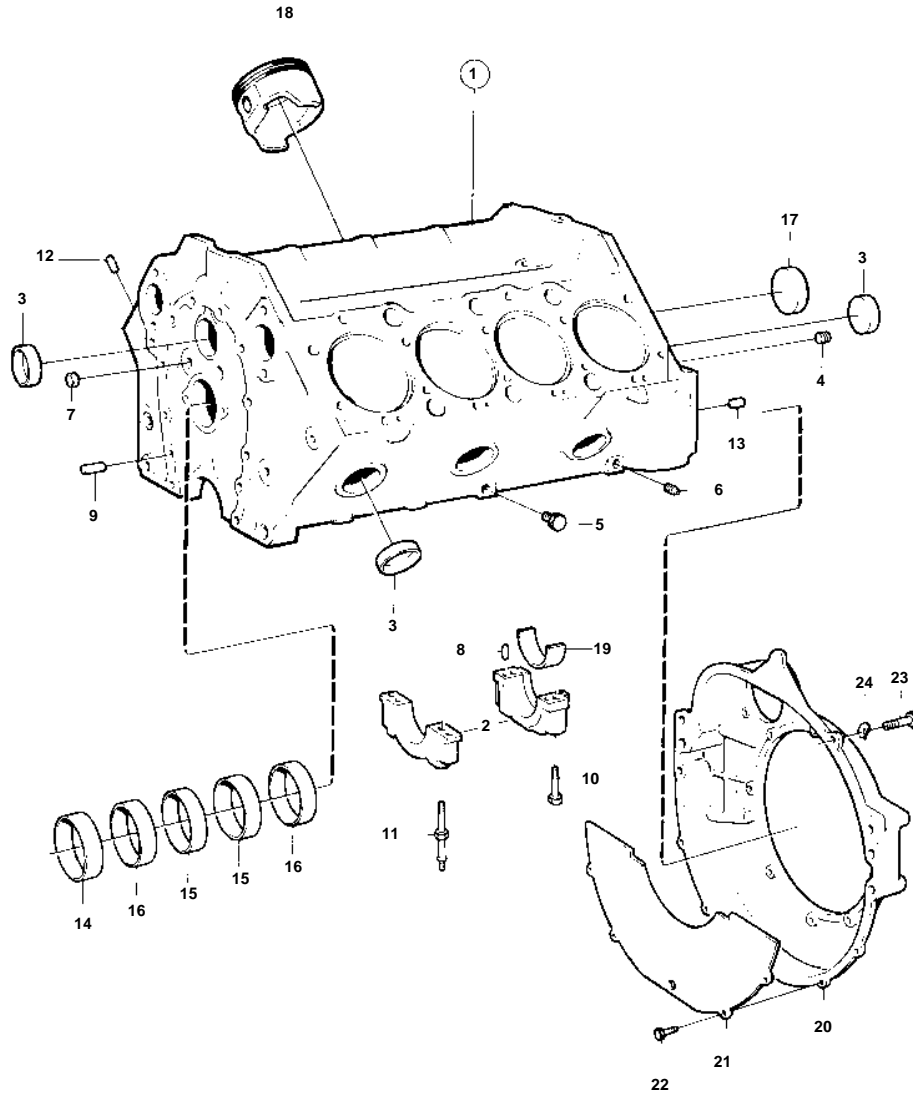

740A/MS5

IF

9554

740A/MS5

REF	PART NO.	QTY	DESCRIPTION	SEE SEC.	NOTES
1		1	CYLINDER BLOCK		INCLUDED IN BASIC ENGINE 856708
2		5	· BEARING CAP		
3	856544	8	· Cap plug		
4	952075	4	· Plug		
5	192134	4	· Plug		
6	856546	3	· Plug		
7	856547	2	· Plug		
8	835040	2	· Locating pin		
9	835040	2	· Locating pin		
10	856548	6	· Screw		SHORT
	856549	10	· Screw		LONG
11	856550	4	· Stud		
12	856551	4	· Locating pin		
13	818989	2	· Locating pin		
14	856552	1	· Bushing		
15	856553	2	· Bushing		
16	856554	2	· Bushing		
17	856555	1	· Cap plug		
18		8	· PISTON	02A-0315	
19		X	· MAIN BEARING KIT	02A-0315	
20	841056	1	Flywheel housing		
21	855909	1	Cover plate		
22	947224	4	Screw		
23	955541	2	Screw		L = 76 MM
	955535	3	Screw		L = 32 MM
24	942336	5	Spring washer		