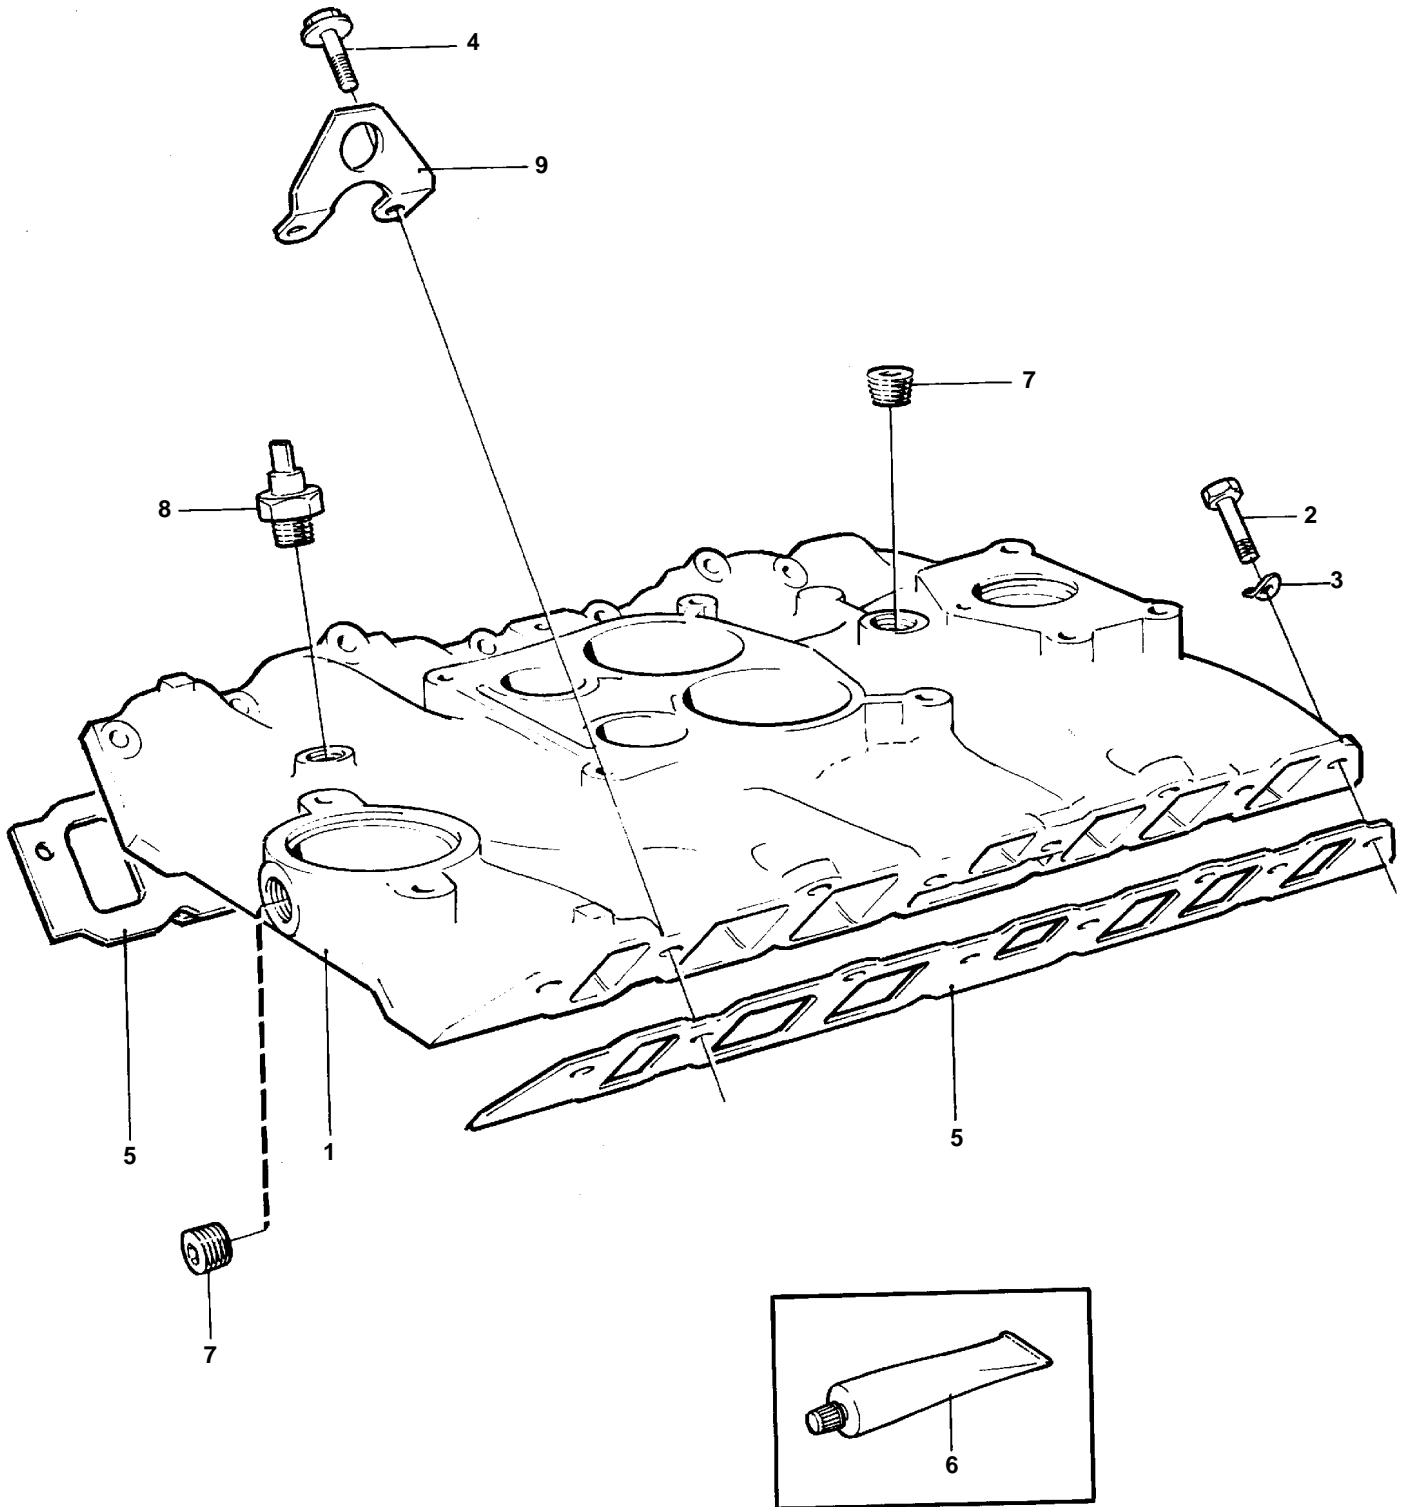

740A,740A/MS5

740A,740A/MS5

REF	PART NO.	QTY	DESCRIPTION	SEE SEC.	NOTES
1	856613	1	Inlet pipe		
2	945767	14	Screw		
3	941907	14	Spring washer		
4	856615	2	Flange screw		FOR THE FRONT LIFT EYE.
5	856616	1	Gasket kit		
6	841261	X	Sealant		SEE GROUP 9
7	952077	2	Plug	02B-0181	
8	835630	1	Temperature sensor		SEE GROUP 3
9		1	LIFT EYE		