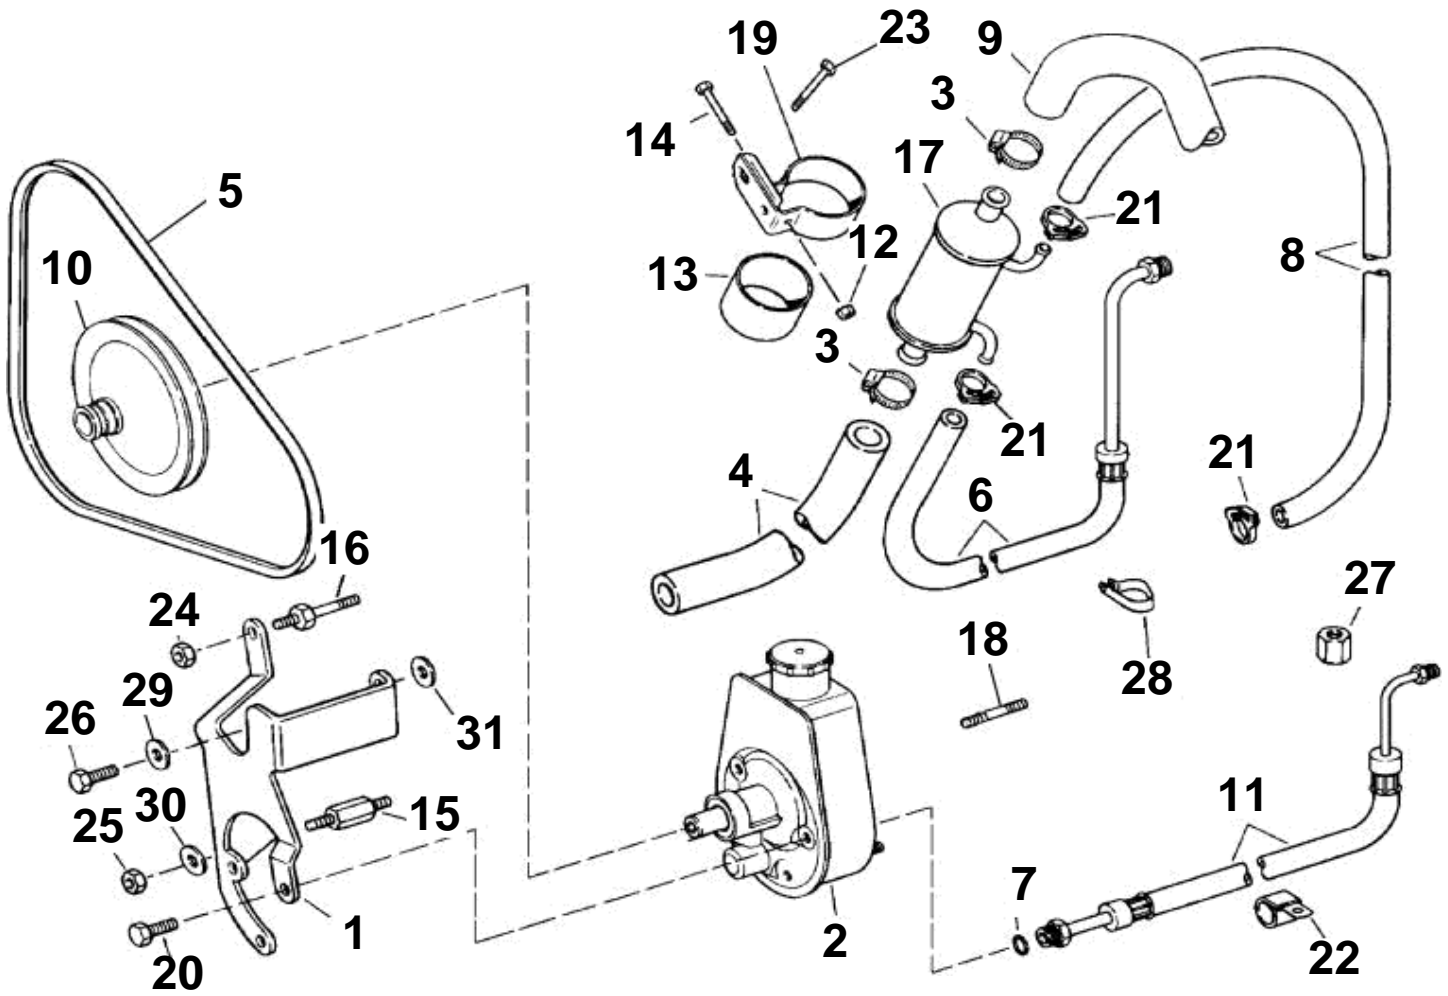

7.4GLPMDA, 7.4GLPMDM

7.4GLPMDA, 7.4GLPMDM

REF	PART NO.	QTY	DESCRIPTION	NOTES
1	3853463	1	Bracket, Power steering	
2	3850491	1	Power steering pump	
3	3852602	2	Clamp, Hose, oil cooler, power steering	
4	3854853	1	Hose, Cooler to cooler	
5	3853368	1	V-belt, Power steering pump	
6	3854168	1	Hose, Cylinder to oil cooler	
	3854056	1	Hose	GL
7	3852497	1	O-ring, Pressure hose to steering pump	
8	3853632	1	Hose, Oil cooler to steering pump, return	Gi
	3850644	1	Hose	GL SX
	3853239	1	Hose	GL DP
9	3853240	1	Hose, Vapor separator to oil cooler	
10	3853804	1	Pulley, P/S pump	
11	3853967	1	Pressure hose, Steering pump to pressure valve	
12	3852079	1	Nut, Clamp, oil cooler	
13	3853236	1	Spacer, Oil cooler, power steering	
14	3852126	1	Screw, Clamp, oil cooler	
15	3852612	1	Stud, P/S bracket to engine	
16	3852507	1	Stud, Bracket to water pump	Port
17	3852840	1	Oil cooler	
18	872103	2	Pivot pin, Power steering pump	
19		1	Clamp, Oil cooler and bracket assy	
20	3853405	3	Screw, Steering pump bracket	
21	3852196	2	Clamp, Hose	
22	3852490	1	Clamp, Hoses to front mount	Port
23	3853266	1	Screw, Cooler to adapter	
24	3853403	1	Nut, Stud, power steering pump bracket	
25	3853404	1	Lock nut, P/S pump bracket to engine block	
26	3853266	1	Screw, Pump bracket to cylinder head	
27	3853315	1	Fitting, P/S hoses	
28	3852837	1	Clamp, P/S hoses to head	Port, rear
29	3852116	1	Washer, Bracket to steering pump, front	
30	3852116	1	Washer, Stud, P/S bracket to engine	
31	3852116	1	Washer, Spacer, P/S pump bracket to cyl head	Rear