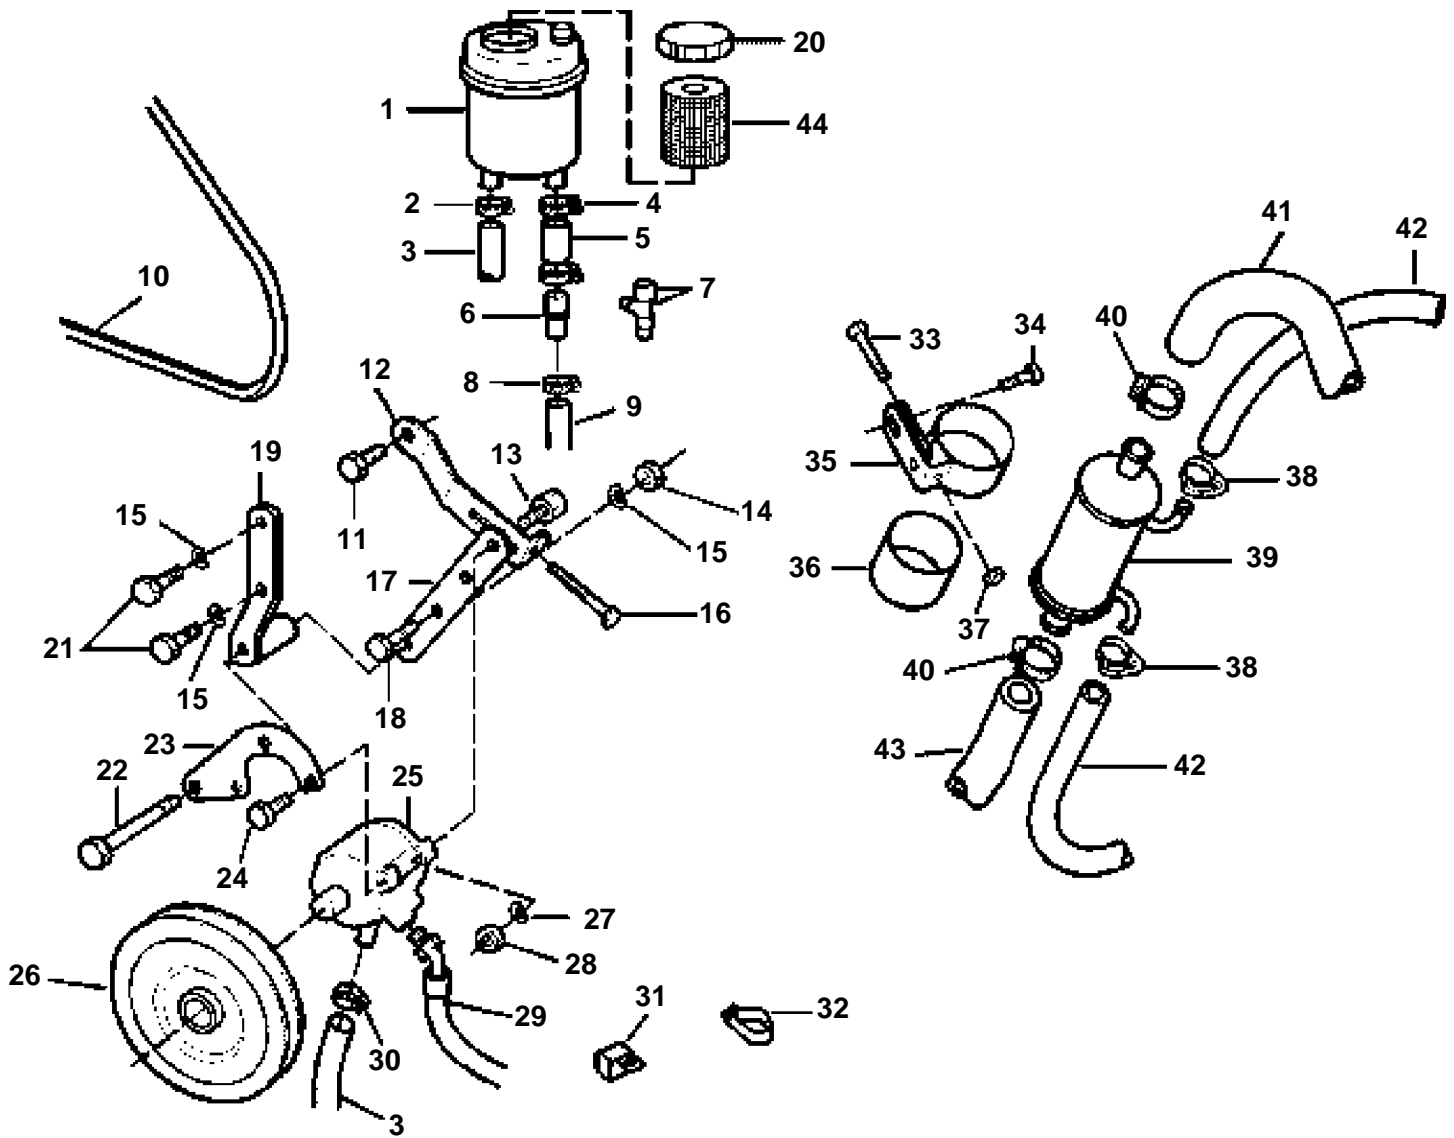

8.2GLPMDA, 8.2GLPMDM

GR71171

8.2GLPMDA, 8.2GLPMDM

REF	PART NO.	QTY	DESCRIPTION	NOTES
1	872137	1	Tank	
2	961665	1	Hose clamp	
3	872973	1	Hose, Reservoir to cooler	
4	961666	2	Hose clamp	
5	3851506	1	Suction hose, Reservoir, short	
6	873350	1	Tube, Reservoir	
7	872168	1	T-nipple, Multiple engines	
8	961665	1	Hose clamp	
9	3851507	1	Suction hose, Reservoir to pump	
10	3853368	1	V-belt, Power steering pump	
11	3853389	1	Screw, Tension brace, to engine	
12	3851123	1	Bracket	
13	1336961	1	Screw, Tension brace	
14	971099	1	Flange lock nut, Pivot screw, power steering pump	
15	941909	4	Spring washer	
16	1346183	1	Screw, Adjustment, steering pump	
17	856153	1	Bracket, Pump to engine, rear	
18	955295	2	Screw, Rear bracket to P/S pump	
19	3851121	1	Bracket, Pump to engine	
20	1696361	1	Cover, Reservoir	
21	3853558	2	Flange screw, Bracket, P/S pump to engine	
22	946473	1	Flange screw, Pivot, power steering pump	
23	856152	1	Bracket, Pump to engine, front	
24	955295	3	Screw, Front bracket to P/S pump	
25	1359649	1	Power steering pump	
26		1	Pulley, Pump assy, power steering	
27	941907	1	Spring washer	
28	955782	1	Nut, Adjustment screw	
29	872159	1	Hose, Pressure	
30	961664	1	Hose clamp	
31	3852490	1	Clamp, Hoses to front mount	
32	3852837	1	Clamp, Power steering hoses to head	Port, rear
33	3852126	1	Screw, Clamp, oil cooler	
34	3853266	1	Screw, Oil cooler mounting	
35		1	Clamp, Oil cooler and bracket assy	
36	3853236	1	Spacer, Oil cooler, power steering	
37	3852079	1	Nut, Clamp, oil cooler	
38	3852196	3	Clamp, Hose to oil cooler	Return
39	3851921	1	Oil cooler	
40	3852602	1	Clamp, Oil cooler water hose	
41	3854849	1	Hose, Vapor separator to oil cooler	
42	872160	2	Hose, Oil cooler	
43	3854760	1	Hose, P/S cooler to engine cooler	
44	349619	1	Filter, Reservoir	