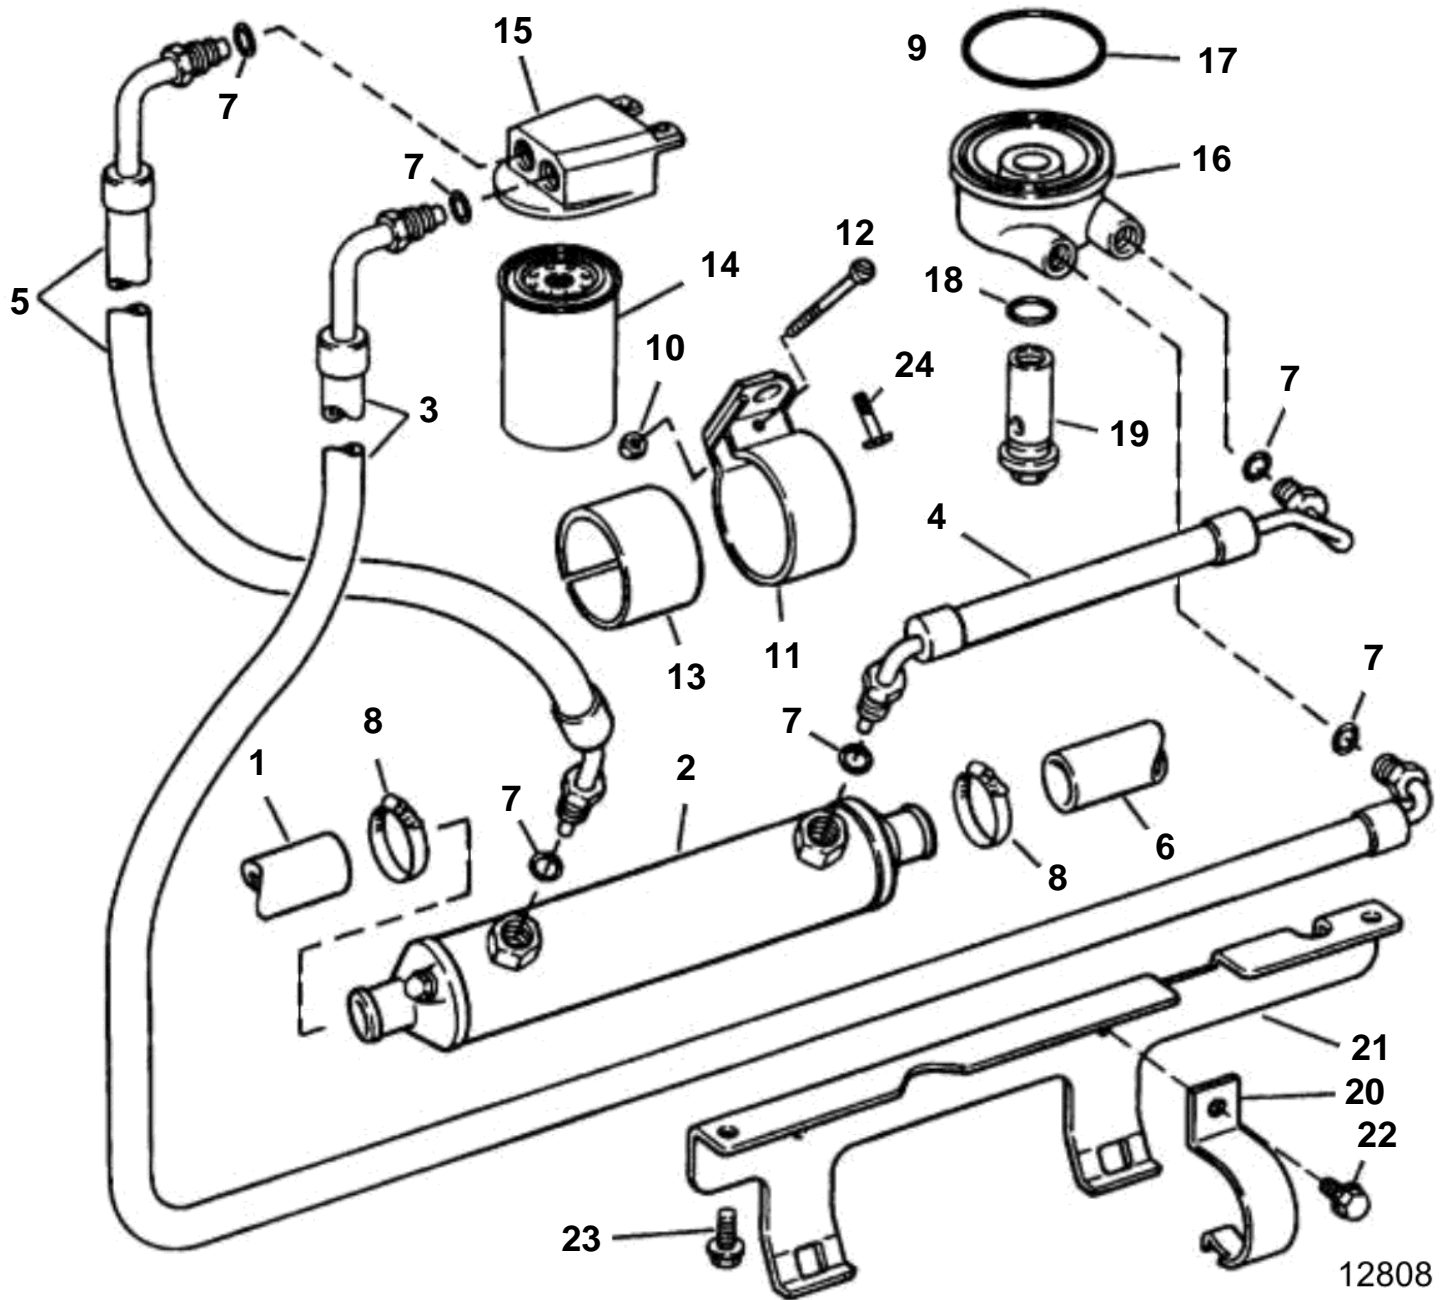

7.4GLPMDA, 7.4GLPMDM, 8.2GLPMDA, 8.2GLPMDM, 7.4GLIMDA, 7.4GLIMDM, 8.2GLIMDA, 8.2GLIMDM

12808

7.4GLPMDA, 7.4GLPMDM, 8.2GLPMDA, 8.2GLPMDM, 7.4GLIMDA, 7.4GLIMDM, 8.2GLIMDA, 8.2GLIMDM

REF	PART NO.	QTY	DESCRIPTION	SEE SEC.	NOTES
1	3850419	1	Hose, Engine cooler to thermostat		
2	3853969	1	Oil cooler, Engine		7.4GL
	3854113	1	Oil cooler, Engine		8.2GL
3	3853964	1	Hose, Oil filter to adapter		
4	3853965	1	Hose, Adapter to oil cooler		7.4GL
	3854111	1	Hose, Adapter to oil cooler		8.2GL
5	3853966	1	Hose, Oil cooler to oil filter		
6	3853240	1	Hose, P/S cooler to engine cooler		7.4GL
	3854760	1	Hose, P/S cooler to engine cooler		8.2GL
	3854848	1	Hose, P/S cooler to engine cooler		IB
7	3852011	6	O-ring, Hose to remote oil filter adapter		
8	3852602	3	Clamp, Hose, oil cooler		
9	3855996	1	Oil valve		Not shown
10	3852079	1	Nut, Oil cooler & bracket assy		
11		1	Clamp, Oil cooler & bracket assy, engine oil		7.4GL
12	3852126	1	Screw, Oil cooler & bracket assy, engine oil		7.4GL
13	3853236	1	Spacer, Oil cooler, engine oil		7.4GL
14	835440	1	Oil filter		
			· Bulletin P-21-7-1	P-21-7-1-EN	Oil Filters, GM gas engines
15	3850959	1	Cover		
16	3853246	1	Adapter, Engine oil outlet		
17	3852470	1	O-ring, Oil filter adapter to engine		
18	3852089	1	O-ring, Retainer, adapter, engine oil		
19	3853495	1	Retainer, Oil filter adapter		
20	3853532	1	Bracket, Engine oil cooler to engine		8.2GL
21	3853535	2	Clamp, Oil cooler to bracket		8.2GL
22	3853399	1	Screw, Engine oil cooler clamp to bracket		8.2GL
23	3853398	2	Screw, Engine oil cooler bracket to engine		8.2GL
24	3853393	1	Screw, Mount bracket & engine oil cooler		Port
	3852162	1	Washer, Spacer		Not shown