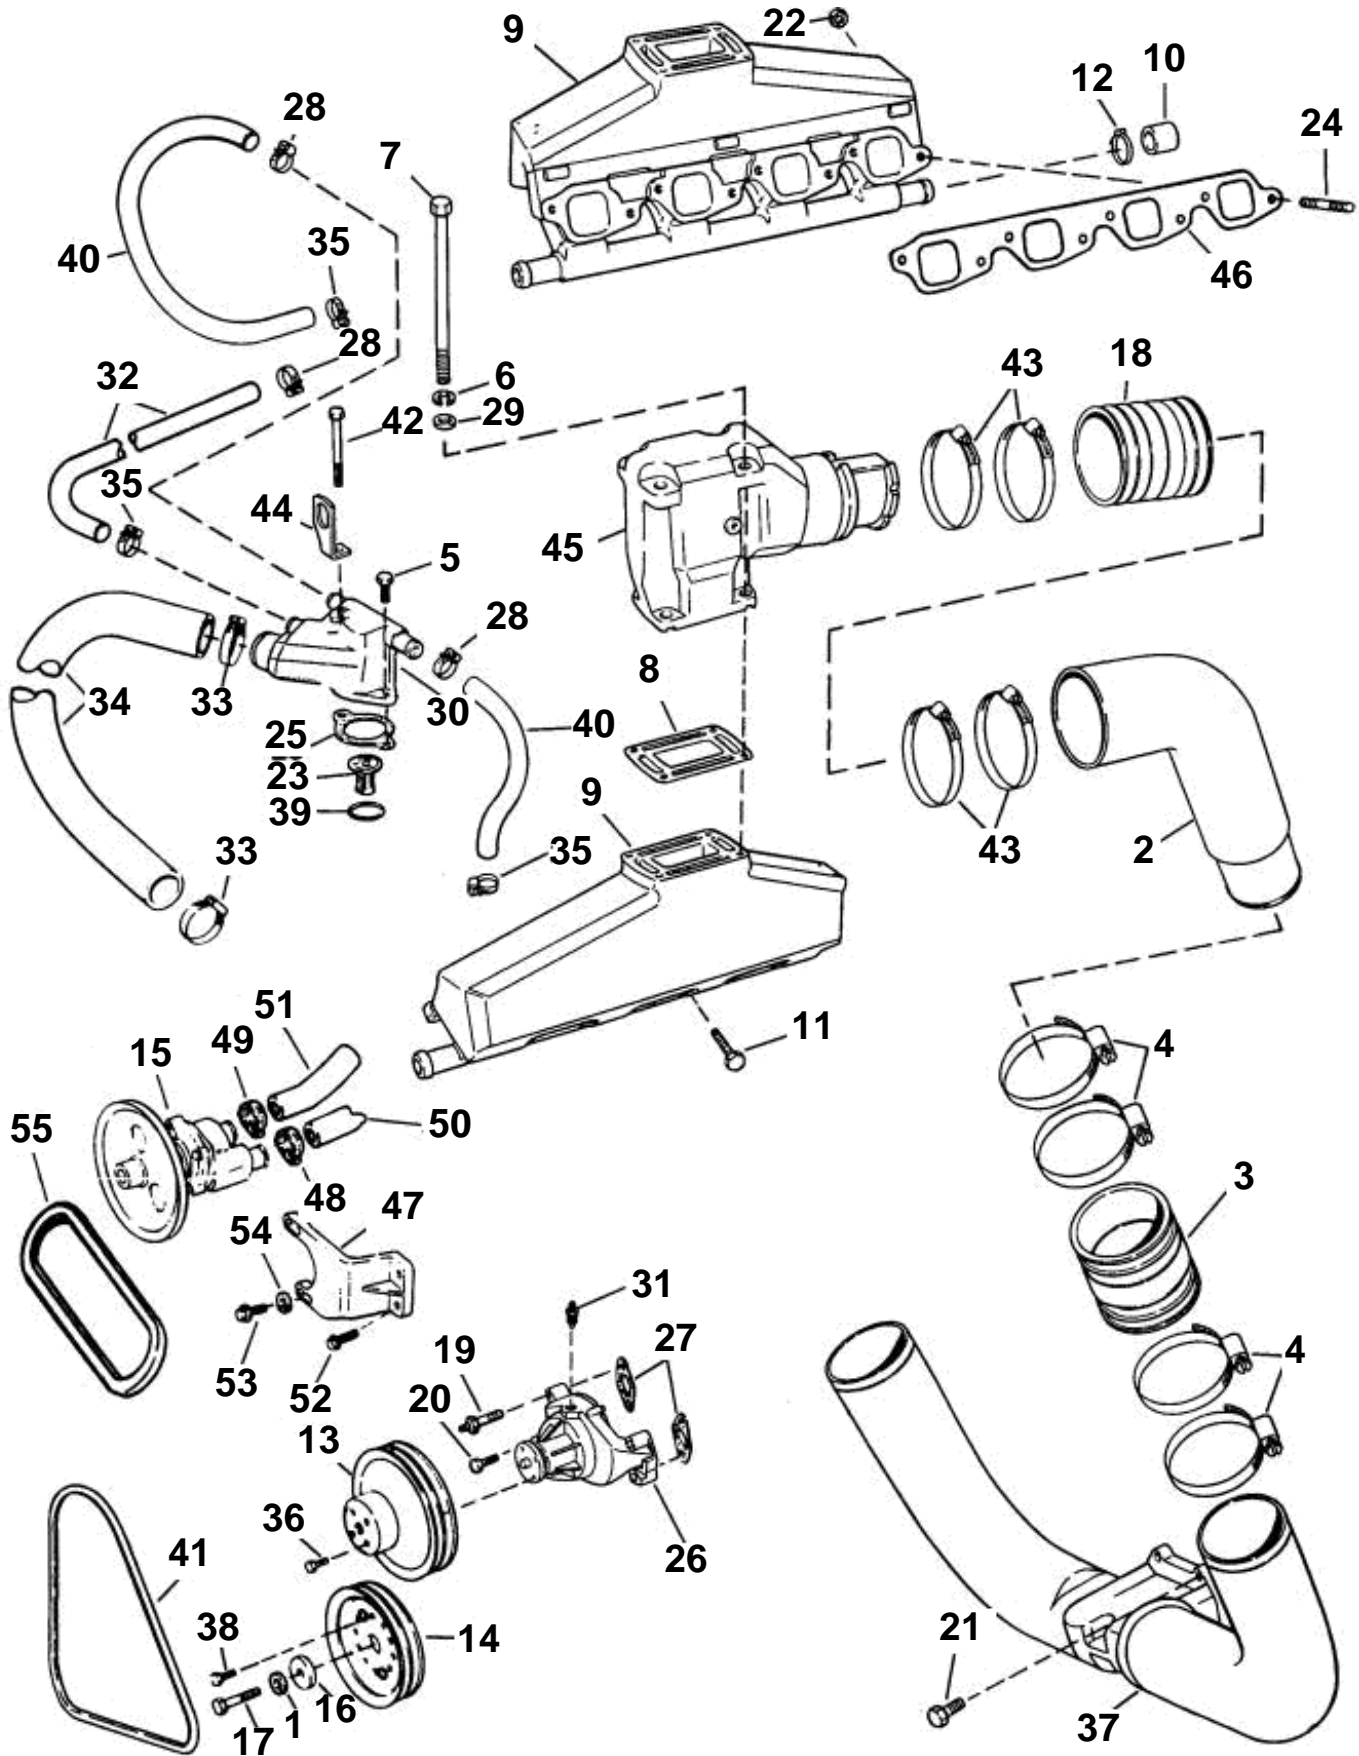

7.4GLPMDA, 7.4GLPMDM, 8.2GLPMDA, 8.2GLPMDM, 7.4GLIMDA, 7.4GLIMDM, 8.2GLIMDA, 8.2GLIMDM

7.4GLPMDA, 7.4GLPMDM, 8.2GLPMDA, 8.2GLPMDM, 7.4GLIMDA, 7.4GLIMDM, 8.2GLIMDA, 8.2GLIMDM

REF	PART NO.	QTY	DESCRIPTION	SEE SEC.	NOTES
1	3853353	1	Lock washer, Pulley		
2	3850215	2	Exhaust pipe		
3	3852742	2	Exhaust hose, Exhaust pipe		
4	3852604	8	Clamp, Hose to exhaust pipe		
5	3853401	1	Screw, Housing to manifold		
6	3852002	8	Lock washer, High rise to manifold		
7	3852830	8	Screw, High rise to manifold		
8	3850496	2	Gasket, Elbow		
			· Bulletin P-25-1-1	P-25-1-1-EN	Riser Gasket Replaced
9	3852362	2	Exhaust pipe		
10	3852476	2	Cap, Manifold		
11	3853155	8	Screw, Exhaust manifold		
12	3852602	2	Clamp, Manifold cap		
13	3852220	1	Pulley, Water pump		
14	3852505	1	Pulley, Water pump		
15	3852398	1	Sea water pump		Replaced by 3851623
	3851623	1	Sea water pump		
16	3853354	1	Washer, Torsional damper		
17	3853502	1	Flange screw, Torsional damper		
18	3852696	2	Exhaust hose, High rise to elbow		
19	3852507	2	Stud, Water pump		
20	3853539	2	Screw, Water pump		
21	3852898	4	Screw, Pipe to gimbal		
22	3853404	8	Lock nut, Manifold stud to engine		
23	3853983	1	Thermostat		
			· Bulletin P-26-2-1	P-26-2-1-EN	Thermostat. 8.1L
24	3852140	8	Stud, Manifold to engine		
25	3852111	1	Gasket, Thermostat housing		
26	3854118	1	Water pump		
27	3853361	2	Gasket		
28	3852602	2	Clamp, Hose		
29	3852058	5	Washer, Elbow		
30	3854383	1	Housing		
31	3852029	1	Sender, Water temperature		
32	3850419	1	Hose, Engine cooler to thermostat		
33	3852098	2	Clamp, Hose		
34	3853241	1	Hose, Water pump to thermostat		
35	3852602	3	Clamp, Hose		
36	3853390	4	Screw, Pulley to pump		
37	3851000	1	Exhaust pipe		
38	3853470	3	Screw, Crankshaft pulley		7.4 GL
	3853557	3	Screw, Crankshaft pulley		8.2 GL
39	3852071	1	O-ring, Thermostat		
40	3852597	2	Hose, Thermostat to manifold		
41	3852607	1	V-belt, Alternator		
42	3853391	1	Screw, Housing to manifold		
43	3853860	8	Clamp, Hose, high rise		
44	3852649	1	Bracket, Center lift		
45	3850456	2	Riser		
46	3852472	2	Gasket, Manifold to engine		
47		1	Bracket, Water pump		
48	3850422	1	Clamp, Water pump inlet		
49	3852602	1	Clamp, Water pump outlet		
50	3850286	1	Hose, Sea water intake to water pumpwater pump		
51	3850285	1	Hose, Water pump to cooler		
52	3853389	2	Screw, Water pump bracket		
53	3853397	2	Screw, Water pump to bracket		
54	3852054	2	Washer, Water pump to bracket		
55	3850430	1	V-belt, Water pump		