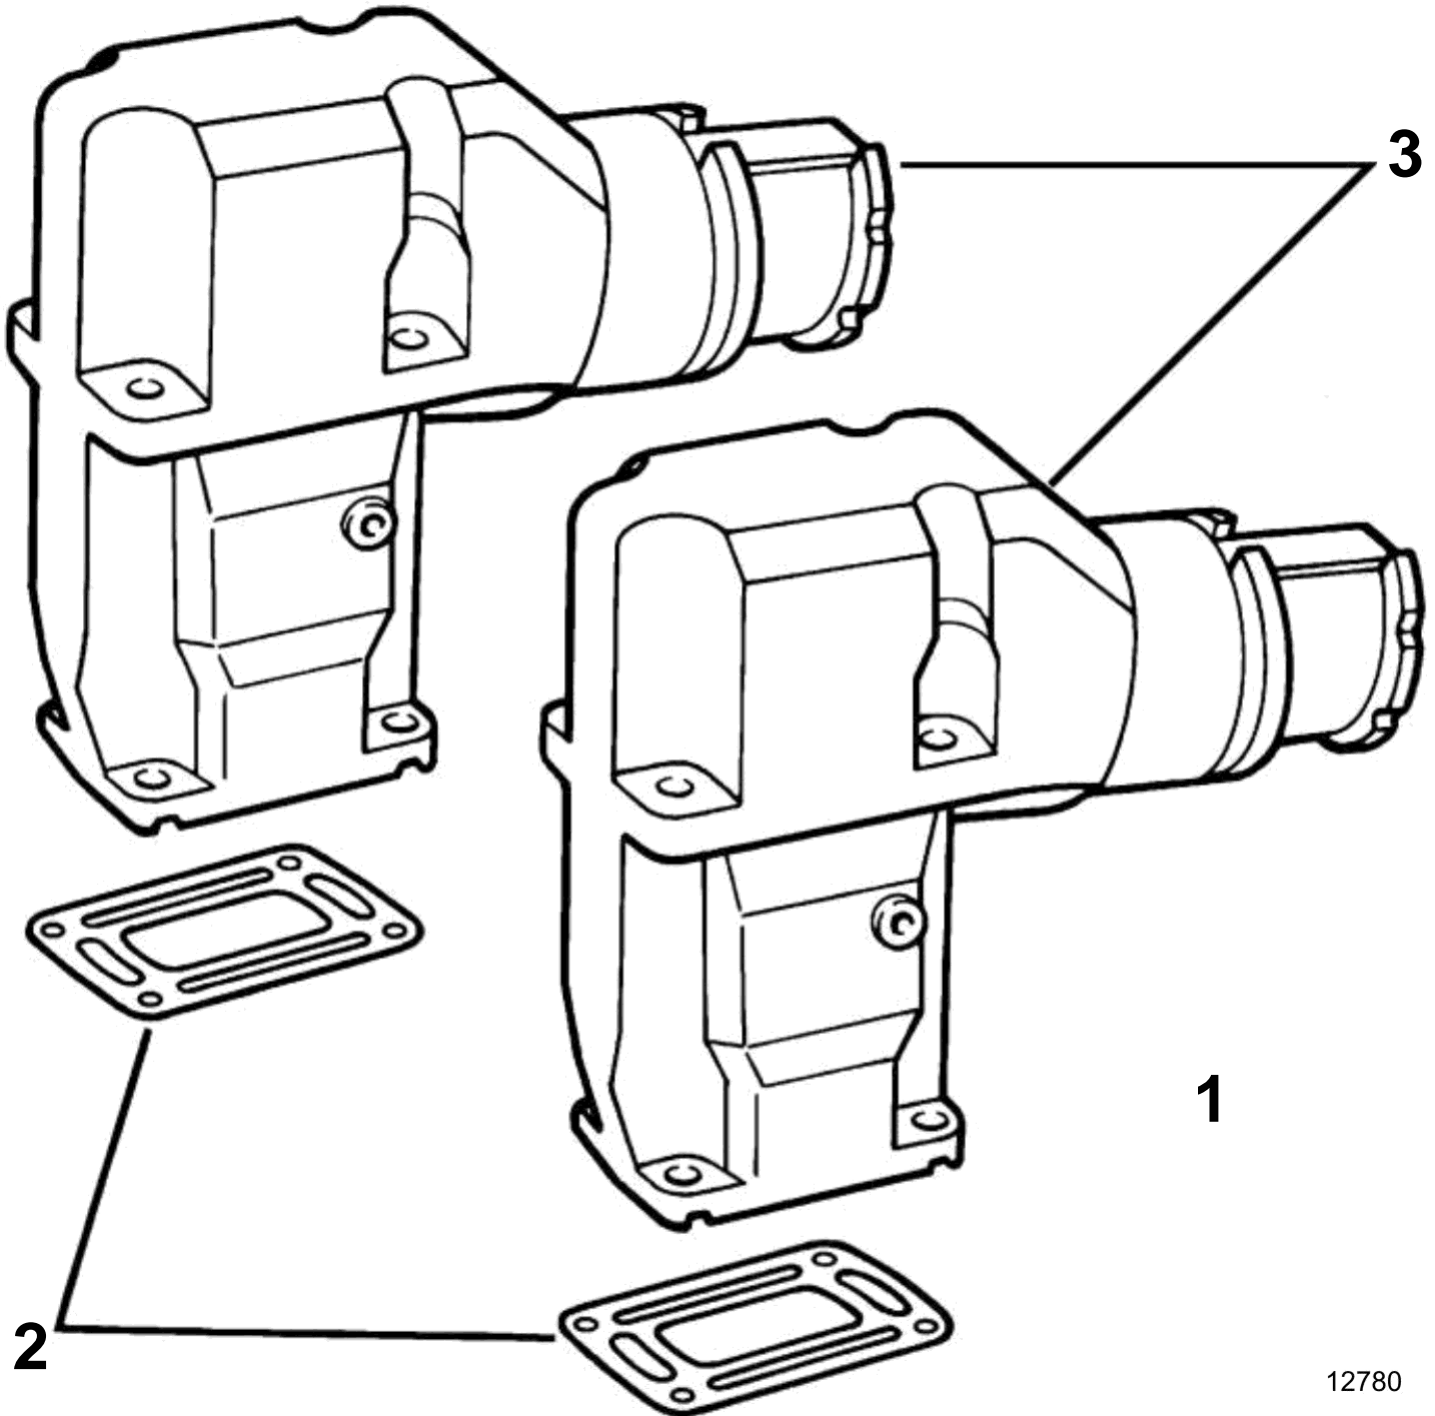

7.4GLPMDA, 7.4GLPMDM, 8.2GLPMDA, 8.2GLPMDM, 7.4GLIMDA, 7.4GLIMDM, 8.2GLIMDA, 8.2GLIMDM

12780

7.4GLPMDA, 7.4GLPMDM, 8.2GLPMDA, 8.2GLPMDM, 7.4GLIMDA, 7.4GLIMDM, 8.2GLIMDA, 8.2GLIMDM

REF	PART NO.	QTY	DESCRIPTION	SEE SEC.	NOTES
1	3850497	1	Exhaust pipe		
2	3850496	2	• Gasket		
			• Bulletin P-25-1-1	P-25-1-1-EN	Riser Gasket Replaced
3		2	• Exhaust pipe		