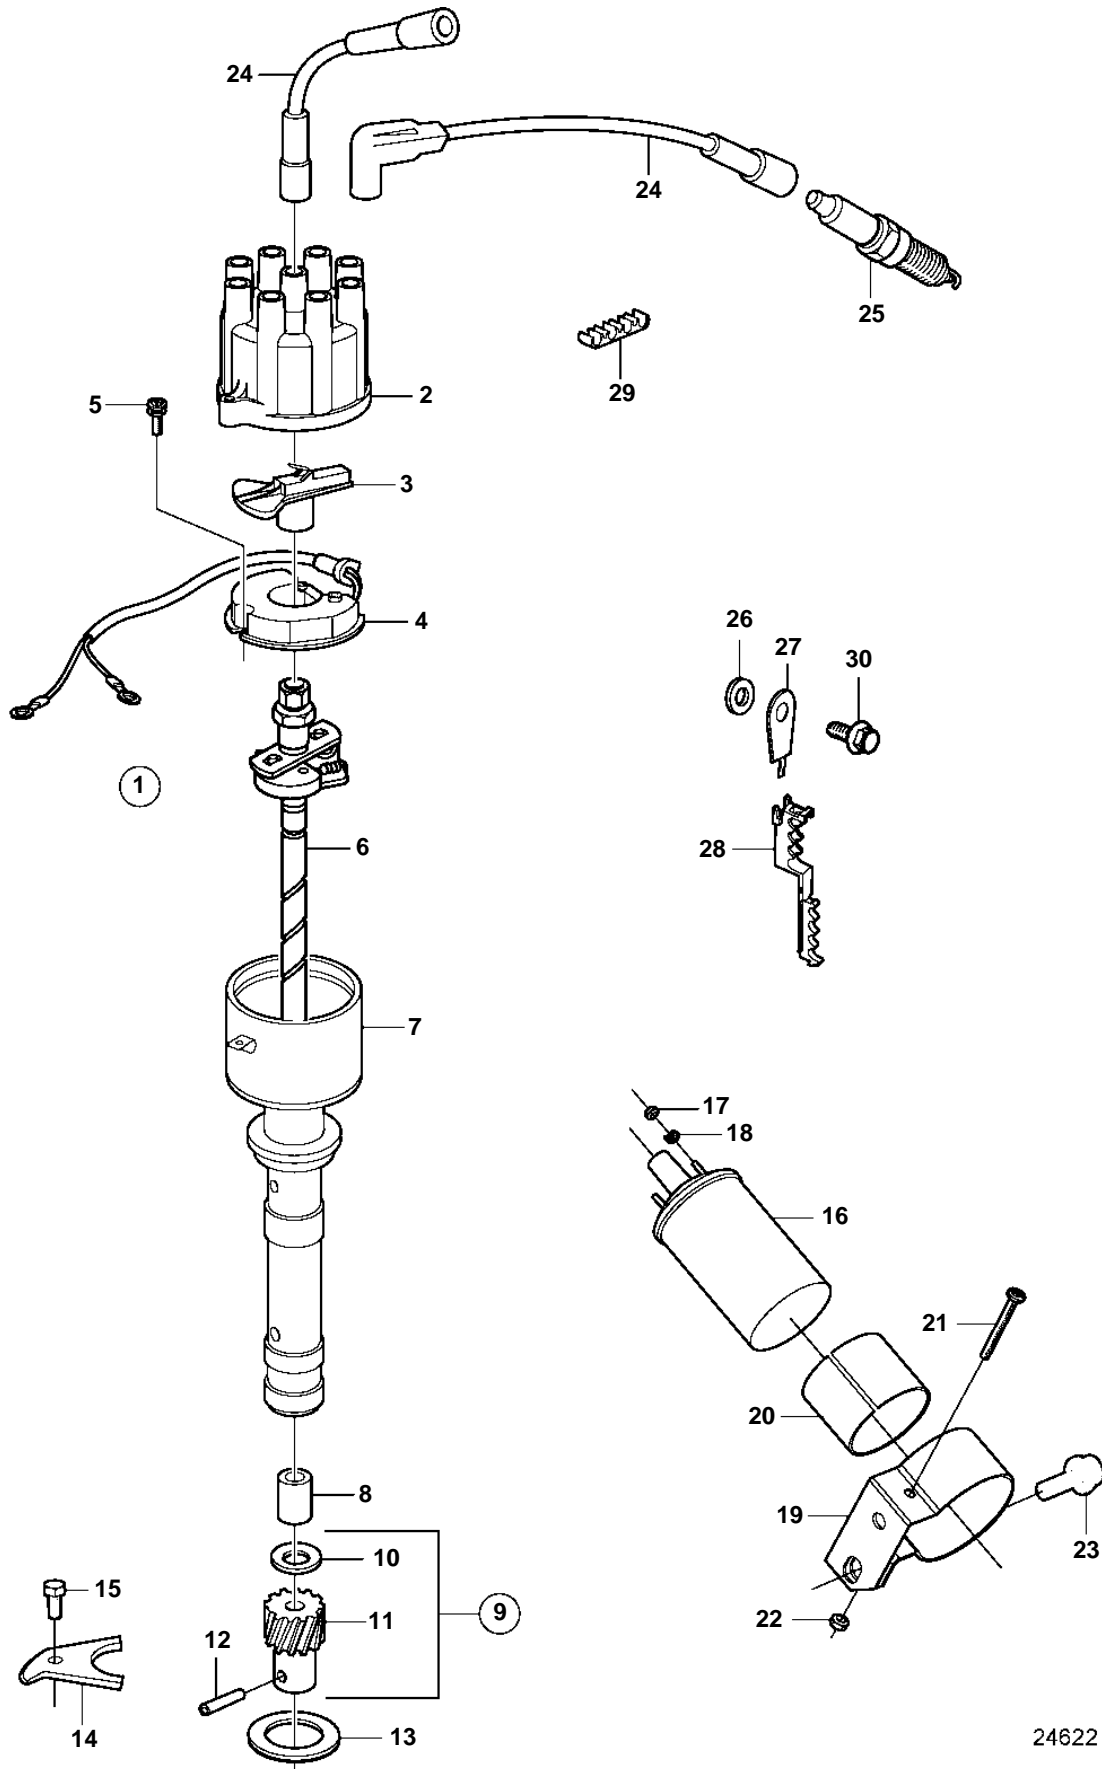

7.4GLPMDA, 7.4GLPMDM, 8.2GLPMDA, 8.2GLPMDM, 7.4GLIMDA, 7.4GLIMDM, 8.2GLIMDA, 8.2GLIMDM

24622

7.4GLPMDA, 7.4GLPMDM, 8.2GLPMDA, 8.2GLPMDM, 7.4GLIMDA, 7.4GLIMDM, 8.2GLIMDA, 8.2GLIMDM

REF	PART NO.	QTY	DESCRIPTION	NOTES
1	3850521	1	Distributor	
2	3853815	1	• Distributor cap	
3	3853801	1	• Rotor	
4	3854077	1	• Module	
5		2	• Screw	not sold separately
6		1	• Shaft	not sold separately
		1	• Spring kit	
7		1	• Housing	not sold separately
8		1	• Bearing	
9	3853888	1	• Gear set	
10		1	• • Washer	not sold separately
11			• • Gear	not sold separately
12		1	• • Pin	not sold separately
13	3852109	1	Gasket	
14	3852108	1	Clamp	
15	3856129	1	Screw	
16	3852217	1	Ignition coil	
17	3852064	2	Nut	
18	3852001	2	Lock washer	
19		1	Clamp	
20	3853236	1	Spacer	
21	3852126	1	Screw	
22	3852079	1	Nut	
23	3860163	1	Screw	
24	3851821	1	Ignition cable kit	
25	3851861	2	Spark plug kit	4 PACK
	3851860	1	Spark plug kit	24 PACK
26	3852116	2	Washer	
27		2	Bracket	
28	3852619	4	Retainer	
29	3852491	2	Retainer	
30	3853419	2	Screw	