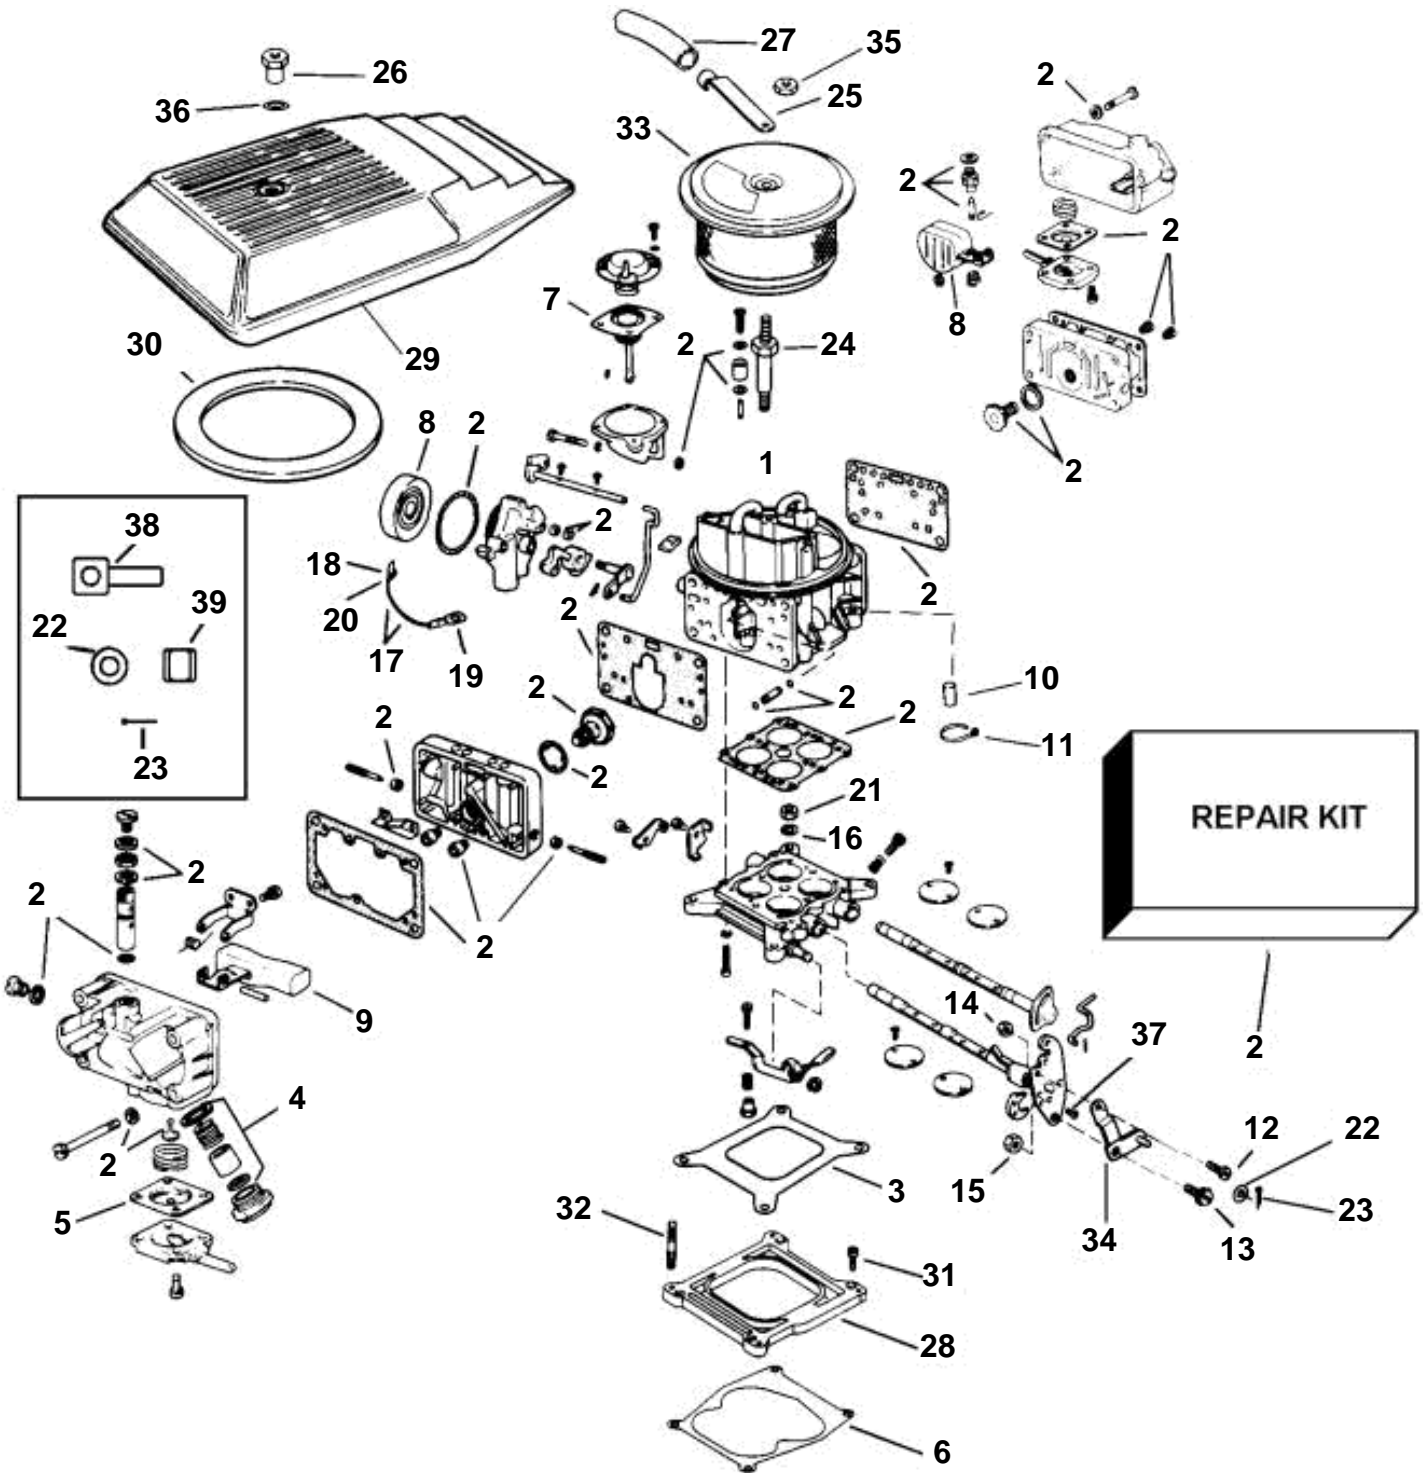

## 7.4GLPMDA, 7.4GLPMDM, 7.4GLIMDA, 7.4GLIMDM

REF	PART NO.	QTY	DESCRIPTION	SEE SEC.	NOTES
1	3850994	1	Carburetor		
			• Bulletin P-23-1-1	P-23-1-1-EN	Power valve kits, Holley
2	3854105	1	• Repair kit		
3	3853451	1	• • Gasket, Carburetor to adapter		
4	3854019	2	• Fuel filter		
5	3854257	1	• • Diaphragm, Accelerator pump, carburetor		
6	3853275	1	• • Gasket, Adapter to intake manifold		
7	3853991	1	• • Diaphragm		
8	3854108	1	• Choke		
9	3853575	2	• Float		
10	3852082	1	• Cap, Nipple, carburetor		
11		1	Lock strap, Cap-nipple-carburetor assy		
12	3852074	1	Screw, Throttle lever		
13	3852154	1	Screw, Throttle lever to carburetor		
14	3853758	1	Nut, Throttle lever		
15	3852420	1	Lock nut, Throttle lever to carburetor		
16	3852191	1	Washer, Electric choke lead		Ground
17	3853845	1	Cable, Electric choke		Ground
18	3854253	1	• Drain cock, 0.250		
19	3852037	1	• Cable terminal, 0.312		
20	3854259	1	• Cover, Terminal		
21	3852142	4	Nut, Stud, carburetor to adapter		
22	3852193	1	Washer, Pin, throttle cable to lever		
23	3852052	1	Cotter pin, Throttle cable		
24	3853550	1	Stud, Flame arrestor to carburetor		
25	3852695	2	Connector, Hose to flame arrestor		
26	3852749	1	Nut, Flame arrestor cover to flame arrestor		
27		1	Hose, Valve cover to flame arrestor		Cut to length
28	3853453	1	Adapter, Carburetor		
29	3850510	1	Cover, Flame arrestor		
		1	Decal		7.4GL, Not shown
	3854980	1	Decal		Volvo Penta, Not shown
30	3850458	2	Spacer, Cover, flame arrestor		
31	3852864	4	Screw, Adapter to intake manifold		
32	3853373	4	Stud, Carburetor to adapter		
33	3854066	1	Flame shield		
34	3850217	1	Lever, Carburetor		
35	3853561	1	Nut, Flame arrestor to carburetor		
36	3852007	1	Washer, Nut, flame arrestor cover		
37	3850415	1	Screw, Throttle lever to carburetor		
38	3850941	1	Adapter, Throttle cable		
39	3852019	1	Retainer, Throttle cable		