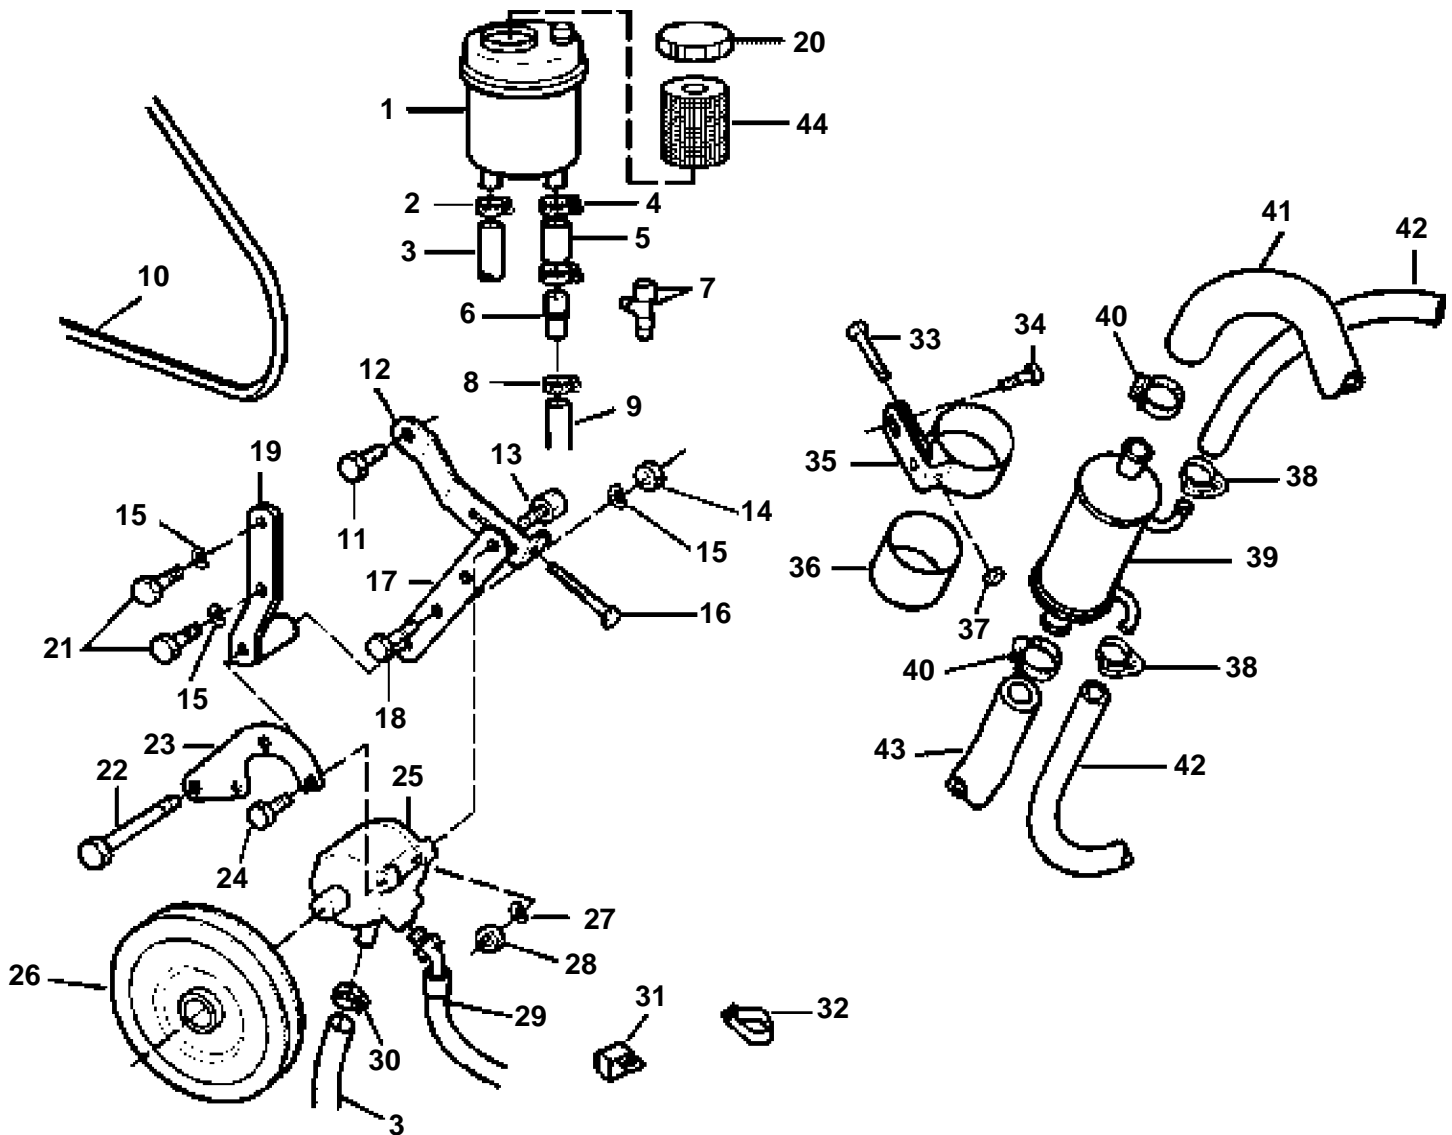

DPX385XLKE, DPX415XLKE

GR71171

DPX385XLKE, DPX415XLKE

REF	PART NO.	QTY	DESCRIPTION	NOTES
1	872137	1	Tank	
2	961665	1	Hose clamp	
3	872973	1	Hose, Reservoir to cooler	
4	961666	2	Hose clamp	
5	3851506	1	Suction hose, Reservoir, short	
6	873350	1	Tube, Reservoir	
7	872168	1	T-nipple, Multiple engines	
8	961665	1	Hose clamp	
9	3851507	1	Suction hose, Reservoir to pump	
10	3853368	1	V-belt, Power steering pump	
11	3853389	1	Screw, Tension brace, to engine	
12	3851123	1	Bracket	
13	1336961	1	Screw, Tension brace	
14	971099	1	Flange lock nut, Pivot screw, power steering pump	
15	941909	4	Spring washer	
16	1346183	1	Screw, Adjustment, steering pump	
17	856153	1	Bracket, Pump to engine, rear	
18	955295	2	Screw, Rear bracket to P/S pump	
19	3851121	1	Bracket, Pump to engine	
20	1696361	1	Cover, Reservoir	
21	3853558	2	Flange screw, Bracket, P/S pump to engine	
22	946473	1	Flange screw, Pivot, power steering pump	
23	856152	1	Bracket, Pump to engine, front	
24	955295	3	Screw, Front bracket to P/S pump	
25	1359649	1	Power steering pump	
26		1	Pulley, Pump assy, power steering	
27	941907	1	Spring washer	
28	955782	1	Nut, Adjustment screw	
29	872159	1	Hose, Pressure	
30	961664	1	Hose clamp	
31	3852490	1	Clamp, Hoses to front mount	
32	3852837	1	Clamp, Power steering hoses to head	Port, rear
33	3852126	1	Screw, Clamp, oil cooler	
34	3853266	1	Screw, Oil cooler mounting	
35		1	Clamp, Oil cooler and bracket assy	
36	3853236	1	Spacer, Oil cooler, power steering	
37	3852079	1	Nut, Clamp, oil cooler	
38	3852196	3	Clamp, Hose to oil cooler	Return
39	3851921	1	Oil cooler	
40	3852602	1	Clamp, Oil cooler water hose	
41	3854849	1	Hose, Vapor separator to oil cooler	
42	872160	2	Hose, Oil cooler	
43	3854760	1	Hose, P/S cooler to engine cooler	
44	349619	1	Filter, Reservoir	