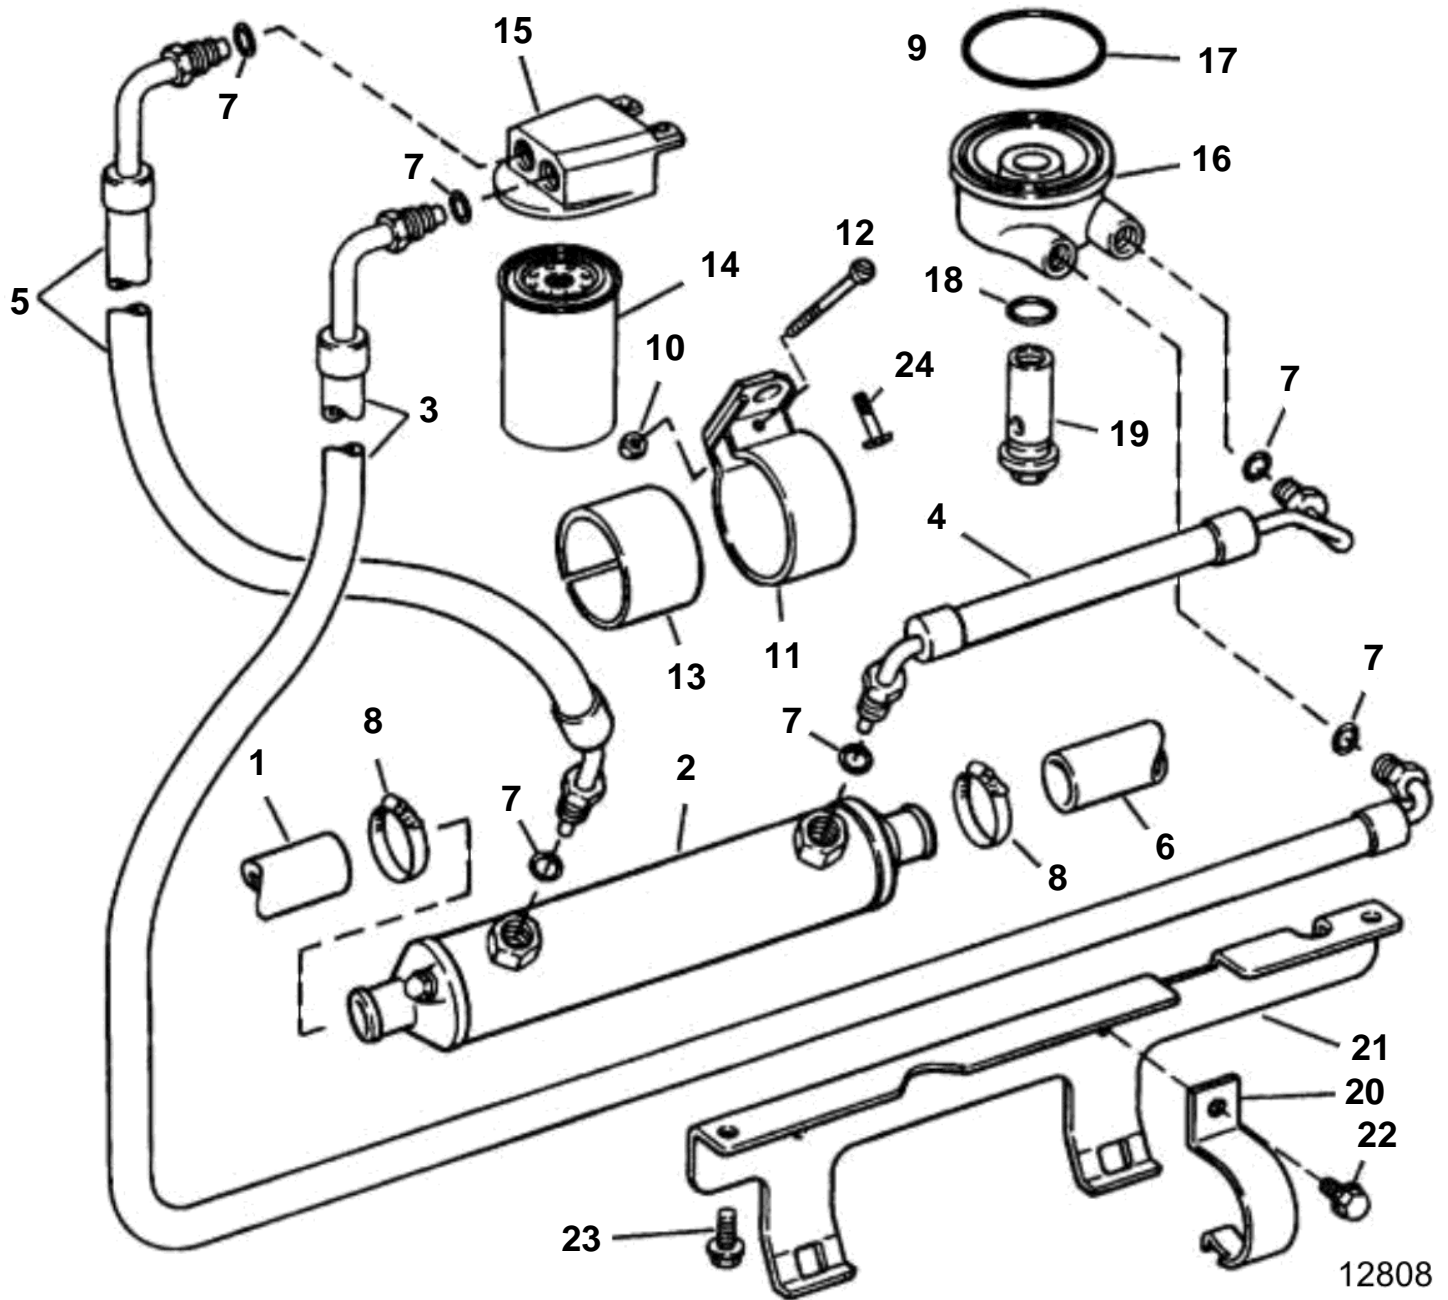

7.4GLPLKD, 7.4GLPLKE, 7.4GIPLKDCE, 7.4GIPLKECE, DPX385XLKE, DPX415XLKE

7.4GLPLKD, 7.4GLPLKE, 7.4GIPLKDCE, 7.4GIPLKECE, DPX385XLKE, DPX415XLKE

REF	PART NO.	QTY	DESCRIPTION	SEE SEC.	NOTES
1	3850419	1	Hose, Engine cooler to thermostat		
2	3853969	1	Oil cooler, Engine		GL
	3854113	1	Oil cooler, Engine		Gi, GSi
3	3853964	1	Hose, Oil filter to adapter		
4	3853965	1	Hose, Adapter to oil cooler		GL
	3854111	1	Hose, Adapter to oil cooler		Gi, GSi
5	3853966	1	Hose, Oil cooler to oil filter		
6	3853240	1	Hose, P/S cooler to engine cooler		GL
	3854760	1	Hose, P/S cooler to engine cooler		Gi, GSi
	3854848	1	Hose, P/S cooler to engine cooler		IB
7	3852011	6	O-ring, Hose to remote oil filter adapter		
8	3852602	3	Clamp, Hose, oil cooler		
9	3855996	1	Oil valve		Not shown
10	3852079	1	Nut, Oil cooler & bracket assy		
11		1	Clamp, Oil cooler & bracket assy, engine oil		GL
12	3852126	1	Screw, Oil cooler & bracket assy, engine oil		
13	3853236	1	Spacer, Oil cooler, engine oil		GL
14	835440	1	Oil filter		
			· Bulletin P-21-7-1	P-21-7-1-EN	Oil Filters, GM gas engines
15	3850959	1	Cover		
16	3853246	1	Adapter, Engine oil outlet		
17	3852470	1	O-ring, Oil filter adapter to engine		
18	3852089	1	O-ring, Retainer, adapter, engine oil		
19	3853495	1	Retainer, Oil filter adapter		
20	3853532	1	Bracket, Engine oil cooler to engine		Gi, GSi
21	3853535	2	Clamp, Oil cooler to bracket		Gi, GSi
22	3853399	1	Screw, Engine oil cooler clamp to bracket		
23	3853398	2	Screw, Engine oil cooler bracket to engine		Gi, GSi
24	3853393	1	Screw, Mount bracket & engine oil cooler		Port
	3852162	1	Washer, Spacer		Not shown