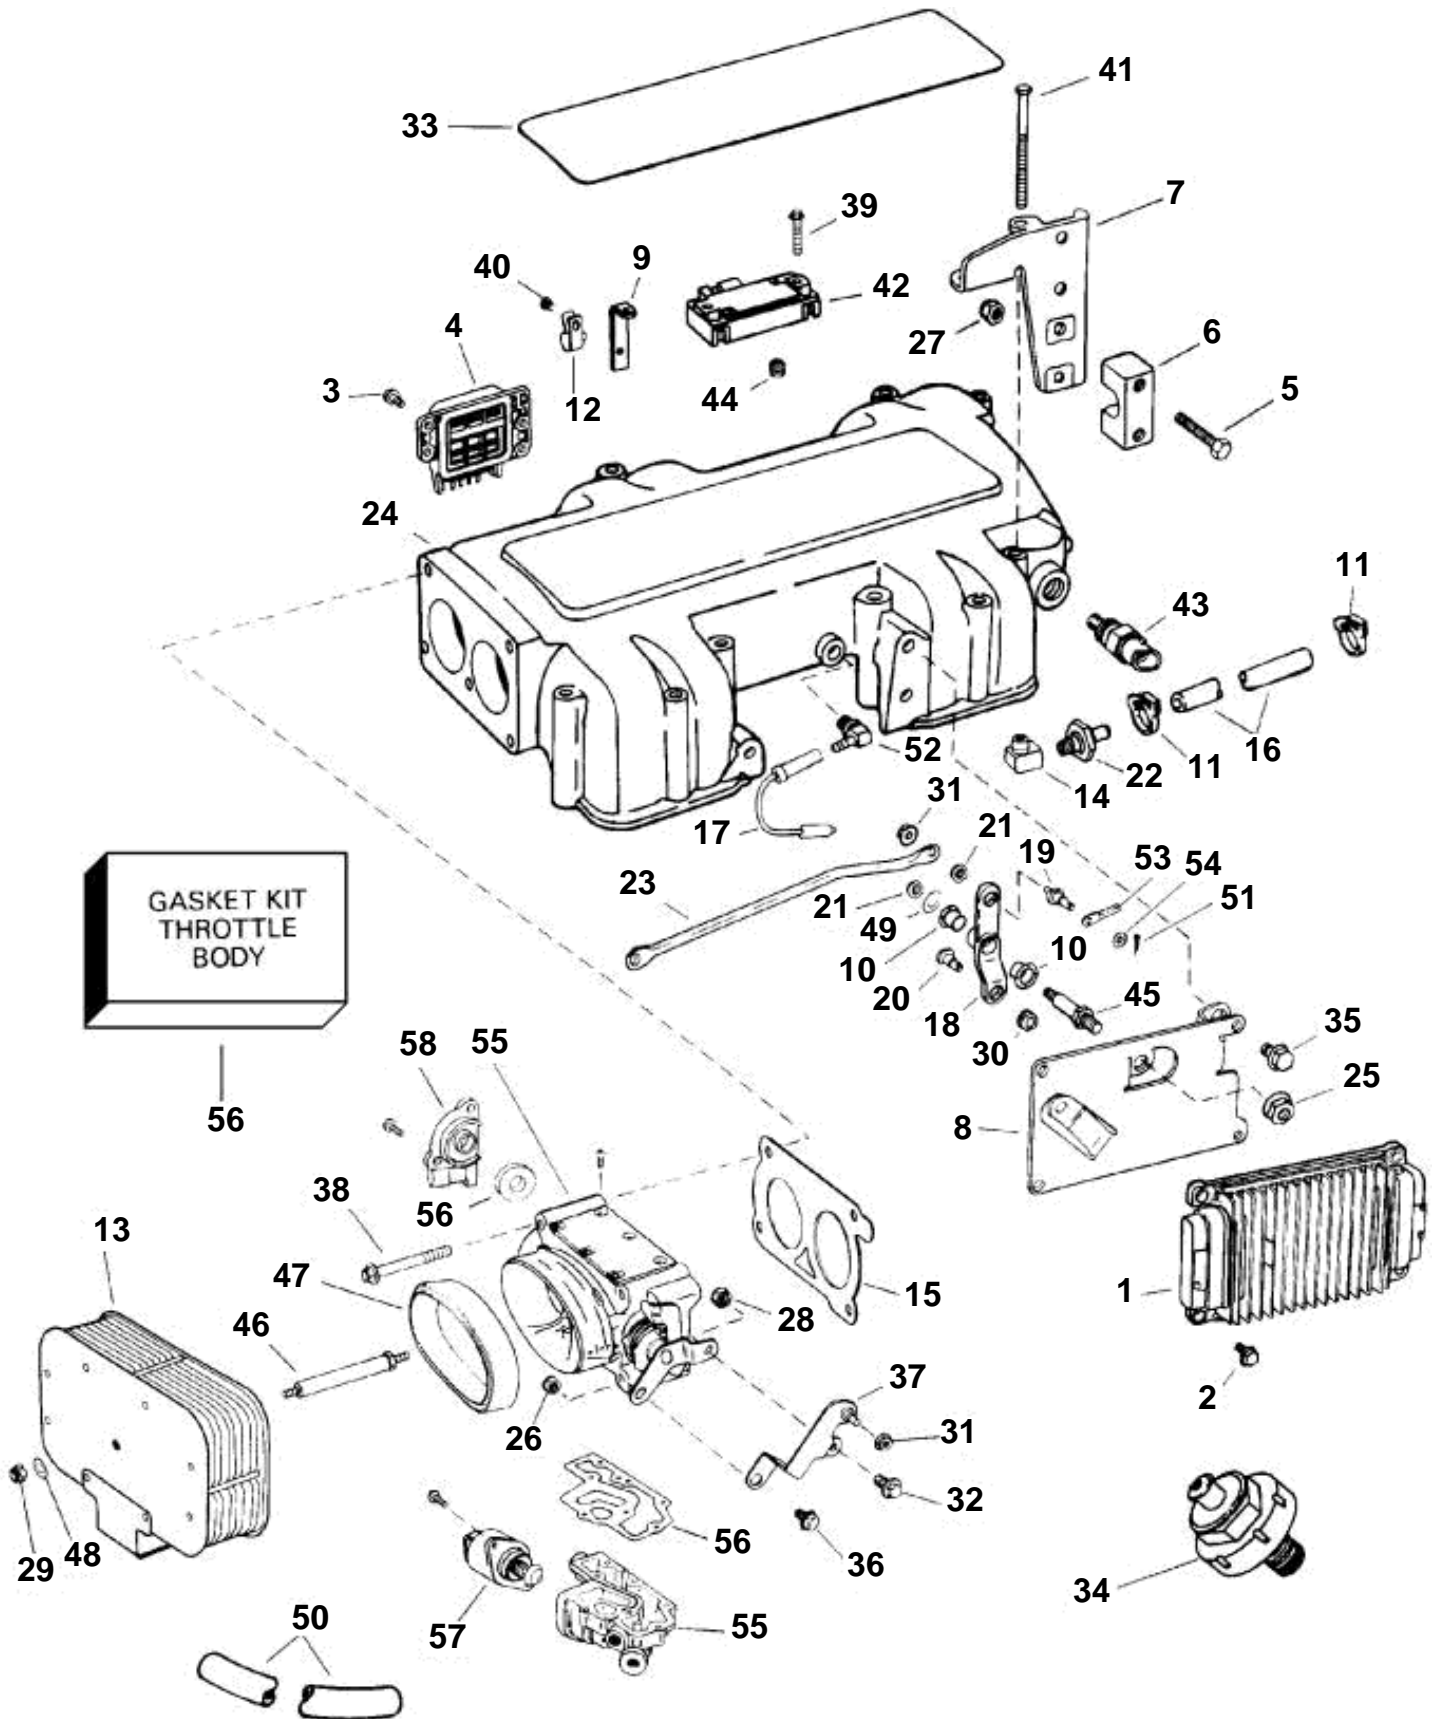

DPX415XLKE

DPX415XLKE

REF	PART NO.	QTY	DESCRIPTION	NOTES
1	3855765	1	Ecu, GSi	
2	3855578	4	Screw, ECM to bracket	
3	3852115	2	Screw, Knock sensor	
4	3854521	1	Control unit	
5	3852048	1	Screw	
6	3850266	1	Anchorage, Throttle cable	
7	3854569	1	Bracket, Throttle cable	
8		1	Bracket, ECU & throttle lever to manifold	
9	3854820	1	Bracket, Clamp, fuel line to intake manifold	
10	3852094	1	Bushing, Shaft, throttle lever pivot	
11	3852170	1	Clamp, Hose, reservoir to pulse limiter	Reservoir end
	3852529	1	Clamp, Hose, reservoir to pulse limiter	Limiter end
12		1	Clamp, Fuel line to bracket	
13	3854669	1	Flame shield	
14	3854675	1	Elbow, Pulse limiter to intake manifold	
15	3854520	1	Gasket, Throttle body	
16	3853582	1	Hose, Reservoir to pulse limiter	
17	3854677	1	Hose, Regulator to intake manifold	
18		1	Lever, To ECM module & throttle lever bracket	
19	3854742	1	Pin, Throttle cable lever	
20	3854743	1	Pin, Throttle cable lever	
21	3854744	2	Nut, Pins to throttle cable lever	
22	3852225	1	Impulse limiter, Reservoir to intake manifold	
23	3854648	1	Link, Throttle lever to lever	
24		1	Manifold, Upper intake	
25	3852005	1	Nut, Shaft, throttle lever pivot	
26	3852009	1	Nut, Lever & pin assy	
27	3852118	1	Nut, Anchor, throttle cable to bracket	
28	3852420	1	Lock nut, Screw, throttle lever to throttle body	
29	3852420	1	Lock nut, Flame arrestor to throttle body	
30	3853404	1	Lock nut, Throttle pivot shaft to bracket	
31	3853729	2	Nut, Link, throttle cable lever to lever	
32	3852053	1	Screw, Lever to throttle body	
33	3854991	1	Decal	
	3854992	1	Decal	
34		1	Knock sensor	
35	3853398	2	Screw, Bracket, ECM module & throttle pivot	
36	3853428	1	Screw, Throttle lever to throttle body	
37	3854566	1	Lever	
38	3854651	4	Screw, Throttle body to manifold	
39	3854655	2	Screw, MAP sensor	
40	3854897	1	Screw, Clamp, fuel line to bracket	
41	3855091	12	Screw, Upper to lower intake manifold	
42	3850396	1	Sensor	
43	3854527	1	Sender, Manifold air temperature (MAT)	
44	3854650	1	Seal, MAP sensor	
45	3854649	1	Control shaft, Pivot, throttle cable lever to bracket	
46	3854671	1	Stud, Flame arrestor to throttle body	
47	3854670	1	Grommet, Flame arrestor to throttle body	
48	3852184	1	Washer, Flame arrestor to throttle body	
49	3852189	1	Washer, Throttle lever to pivot shaft	
50	3852435	2	Hose, Flame arrestor to valve cover	Cut to length
51	3852052	1	Cotter pin	
52	3854679	1	Elbow, Intake manifold to reg. hose	
53	3850941	1	Adapter, Throttle cable	
54	3852193	1	Washer, Pin, throttle cable to lever	
55		1	Throttle	
56	3855193	1	· Repair kit, Throttle body	
57	3855194	1	· Sender	
58	3855296	1	· Sender, Throttle position	