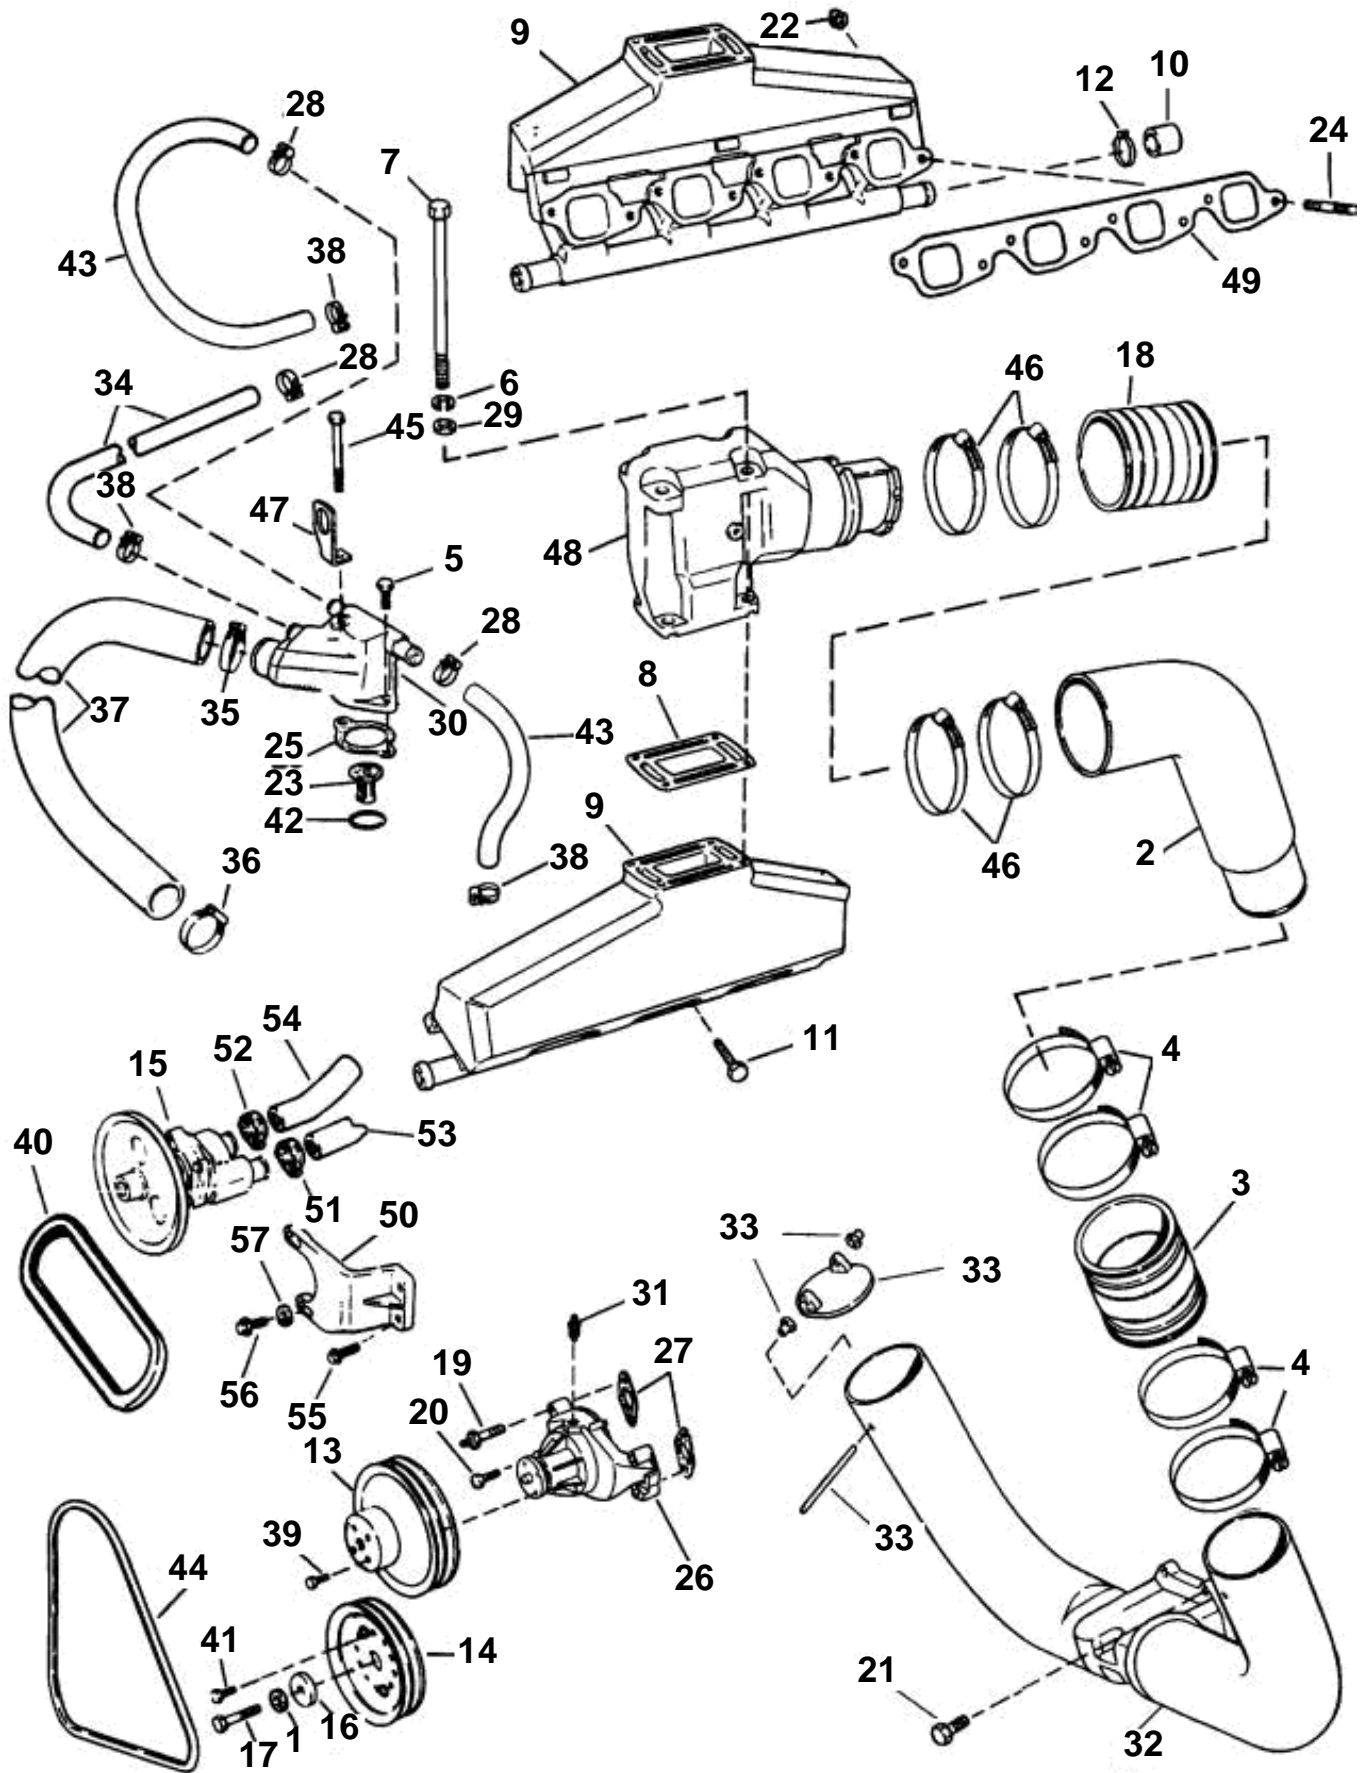

## 7.4GLPLKD, 7.4GLPLKE, 7.4GIPLKDCE, 7.4GIPLKECE, DPX385XLKE, DPX415XLKE

REF	PART NO.	QTY	DESCRIPTION	SEE SEC.	NOTES
1	3853353	1	Lock washer, Pulley		
2	3850211	2	Exhaust pipe, Upper		DP, DPX
	3853237	2	Exhaust pipe, Upper		SX, DP-S
3	3852741	2	Hose, Upper exhaust pipe to exhaust pipe		
	3852742	2	Exhaust hose		
4	3852604	8	Clamp, Hose, exhaust pipe		
5	3853401	1	Screw, Thermostat hsg to engine, short		
6	3852002	8	Lock washer, Exhaust elbow to manifold		
7	3852830	8	Screw, Elbow to exhaust manifold		
8	3850496	2	Gasket, Elbow to exhaust manifold		
			· Bulletin P-25-1-1	P-25-1-1-EN	Riser Gasket Replaced
9	3852362	2	Exhaust pipe, Port & stbd		
10	3852476	2	· Cap, Exhaust manifold		
11	3853326	8	Screw, Exhaust manifold		
12	3852602	2	· Clamp, Cap to exhaust manifold		
13	3852220	1	Pulley, Water pump		
14	3851998	1	V-belt pulley, Crankshaft, water pump		
15	3851982	1	Sea water pump		
16	3853354	1	Washer, Torsional damper		
17	3853502	1	Flange screw, Torsional damper		
18	3852696	2	Exhaust hose, Exhaust pipe upper to exhaust pipe		
19	3852507	1	Stud, Alternator brace to water pump, stbd		
20	3854653	4	Screw, Water pump		
21	3855472	4	· Flange screw, Exhaust pipe to gimbal hsg		
22	3853404	8	Lock nut, Exhaust manifold to cyl head		
23	3853983	1	Thermostat, Engine		
			· Bulletin P-26-2-1	P-26-2-1-EN	Thermostat. 8.1L
24	3852140	8	Stud, Manifold to engine		
25	3852111	1	Gasket, Thermostat hsg to internal manifold		
26	3855991	1	Circulation pump		
27	3853361	2	Gasket, Water pump		
28	3852602	2	Clamp		
29	3852058	8	Washer		
30	3854383	1	Housing		GL
	3855018	1	Thermostat housing		Gi, 7.4 GSi; 8.2 GSi
31	3850999	1	Plug, Engine water pump, top		
32	3851000	1	Exhaust pipe		DP, DPX, Not shown
	3855281	1	Exhaust pipe		SX, DP-S
33		2	Seal, Exhaust pipe		
			· Bulletin P-25-1-2	P-25-1-2-EN	Exhaust Seal Obsolete
33		4	Bushing		
		1	Pin		
34	3850419	1	Hose, Engine cooler to thermostat		
35	3852098	1	Clamp		
36	3852098	1	Clamp		
37	3856007	1	Hose, Thermostat hsg to water pump		
38	3852602	3	Clamp, Hose		
39	3853390	4	Screw, Water pump pulley to hub		
40	978454	1	V-belt		
41	3855720	3	Screw, Pulley to crankshaft		SX, DP-S
	3853392	3	Screw, Pulley to crankshaft		
42	3852071	1	O-ring, Thermostat		
43	3852597	2	Hose, Thermostat to manifold		
44	3852607	1	V-belt, Alternator		GL
	3854643	1	V-belt, Alternator		Gi, 7.4 GSi; 8.2 GSi
45	3853391	1	Screw, Lift bracket & thermostat hsg		
46	3853860	8	Clamp, Hose, exhaust pipe		
47	3852649	1	Bracket, Center lift		
48	3856444	2	Exhaust pipe, High rise, port & starboard		
49	3852472	2	Gasket, Manifold to engine		
50	3855594	1	Bracket, Water pump		
51	3850422	1	Clamp, Hose, water pump inlet		
52	3852602	1	Clamp, Hose, water pump outlet		