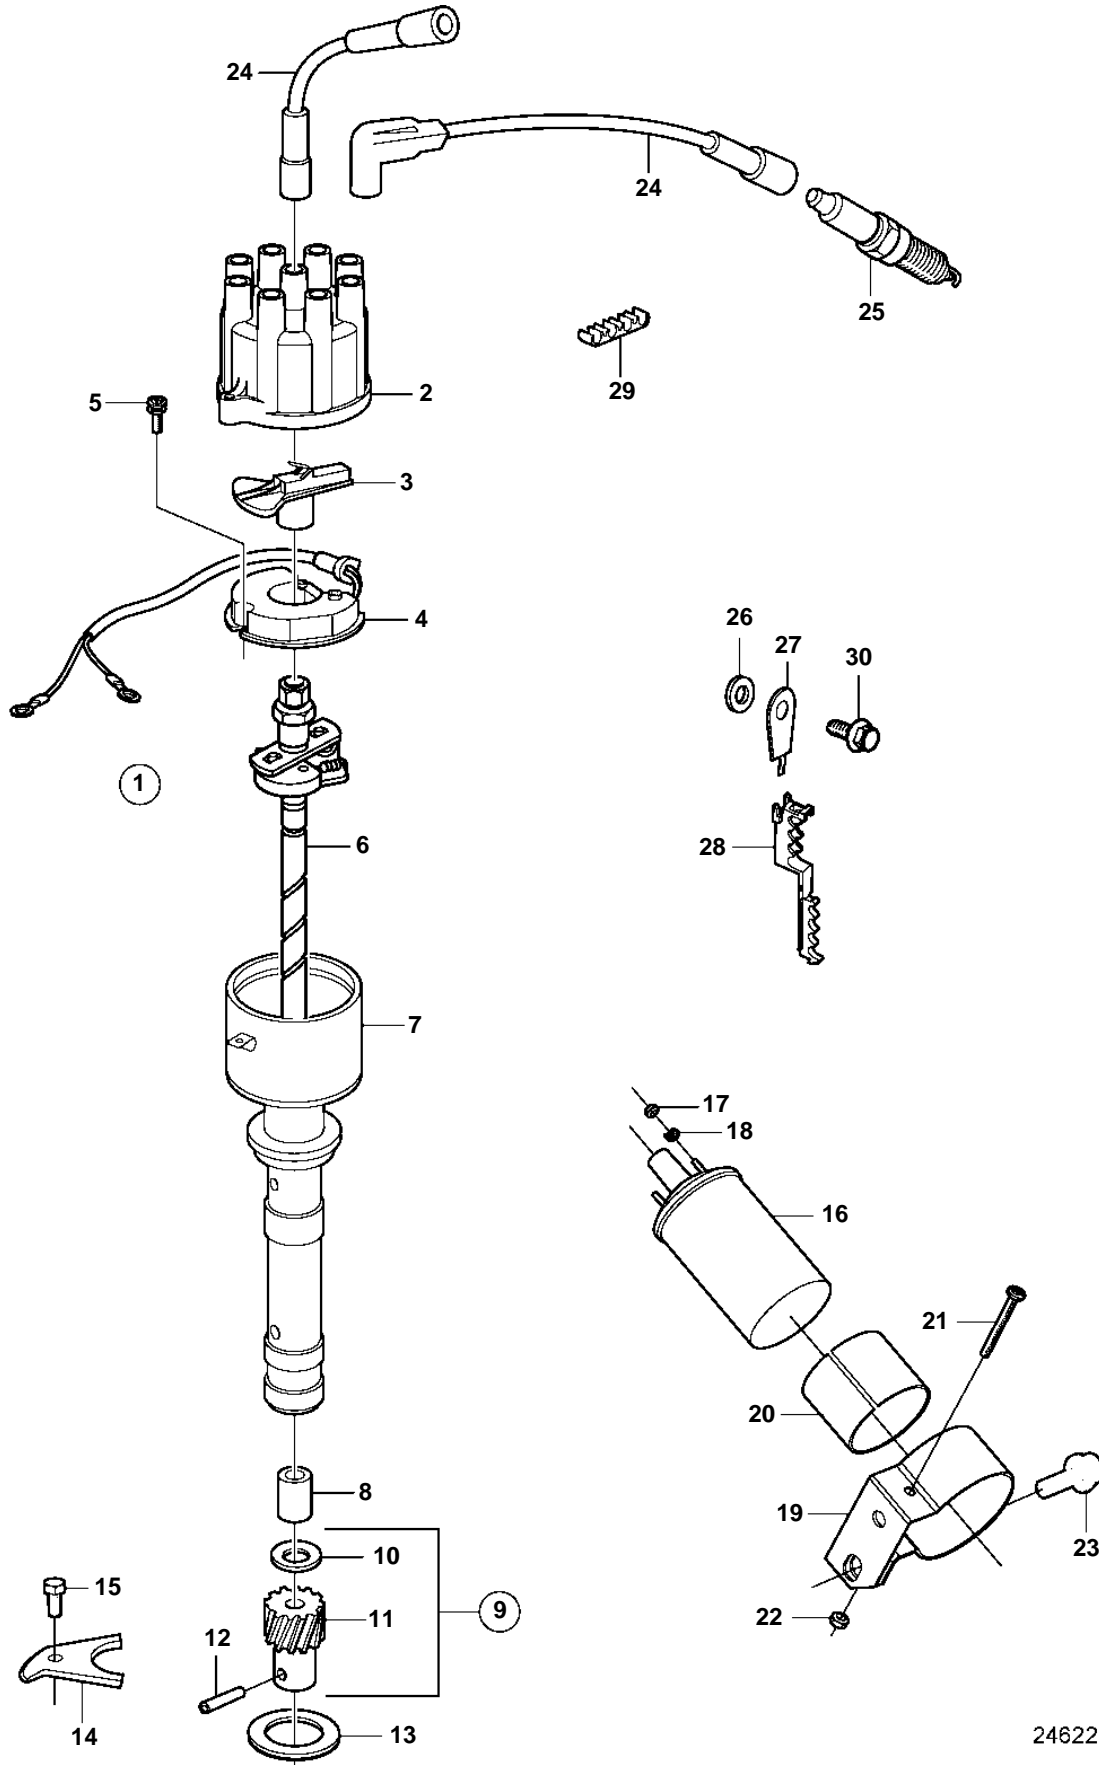

7.4GLPLKE

24622

7.4GLPLKE

REF	PART NO.	QTY	DESCRIPTION	NOTES
1	3850521	1	Distributor	
2	3853815	1	• Distributor cap	
3	3853801	1	• Rotor	
4	3854077	1	• Module	
5		2	• Screw	not sold separately
6		1	• Shaft	not sold separately
		1	• Spring kit	
7		1	• Housing	not sold separately
8		1	• Bearing	
9	3853888	1	• Gear set	
10		1	• • Washer	not sold separately
11			• • Gear	not sold separately
12		1	• • Pin	not sold separately
13	3852109	1	Gasket	
14	3852108	1	Clamp	
15	3856129	1	Screw	
16	3852217	1	Ignition coil	
17	3852064	2	Nut	
18	3852001	2	Lock washer	
19		1	Clamp	
20	3853236	1	Spacer	
21	3852126	1	Screw	
22	3852079	1	Nut	
23	3860163	1	Screw	
24	3857168	1	Ignition cable kit	
25	3851861	2	Spark plug kit	4 PACK
	3851860	1	Spark plug kit	24 PACK
26	3852116	2	Washer	
27		2	Bracket	
28	3852619	4	Retainer	
29	3852491	2	Retainer	
30	3853419	2	Screw	