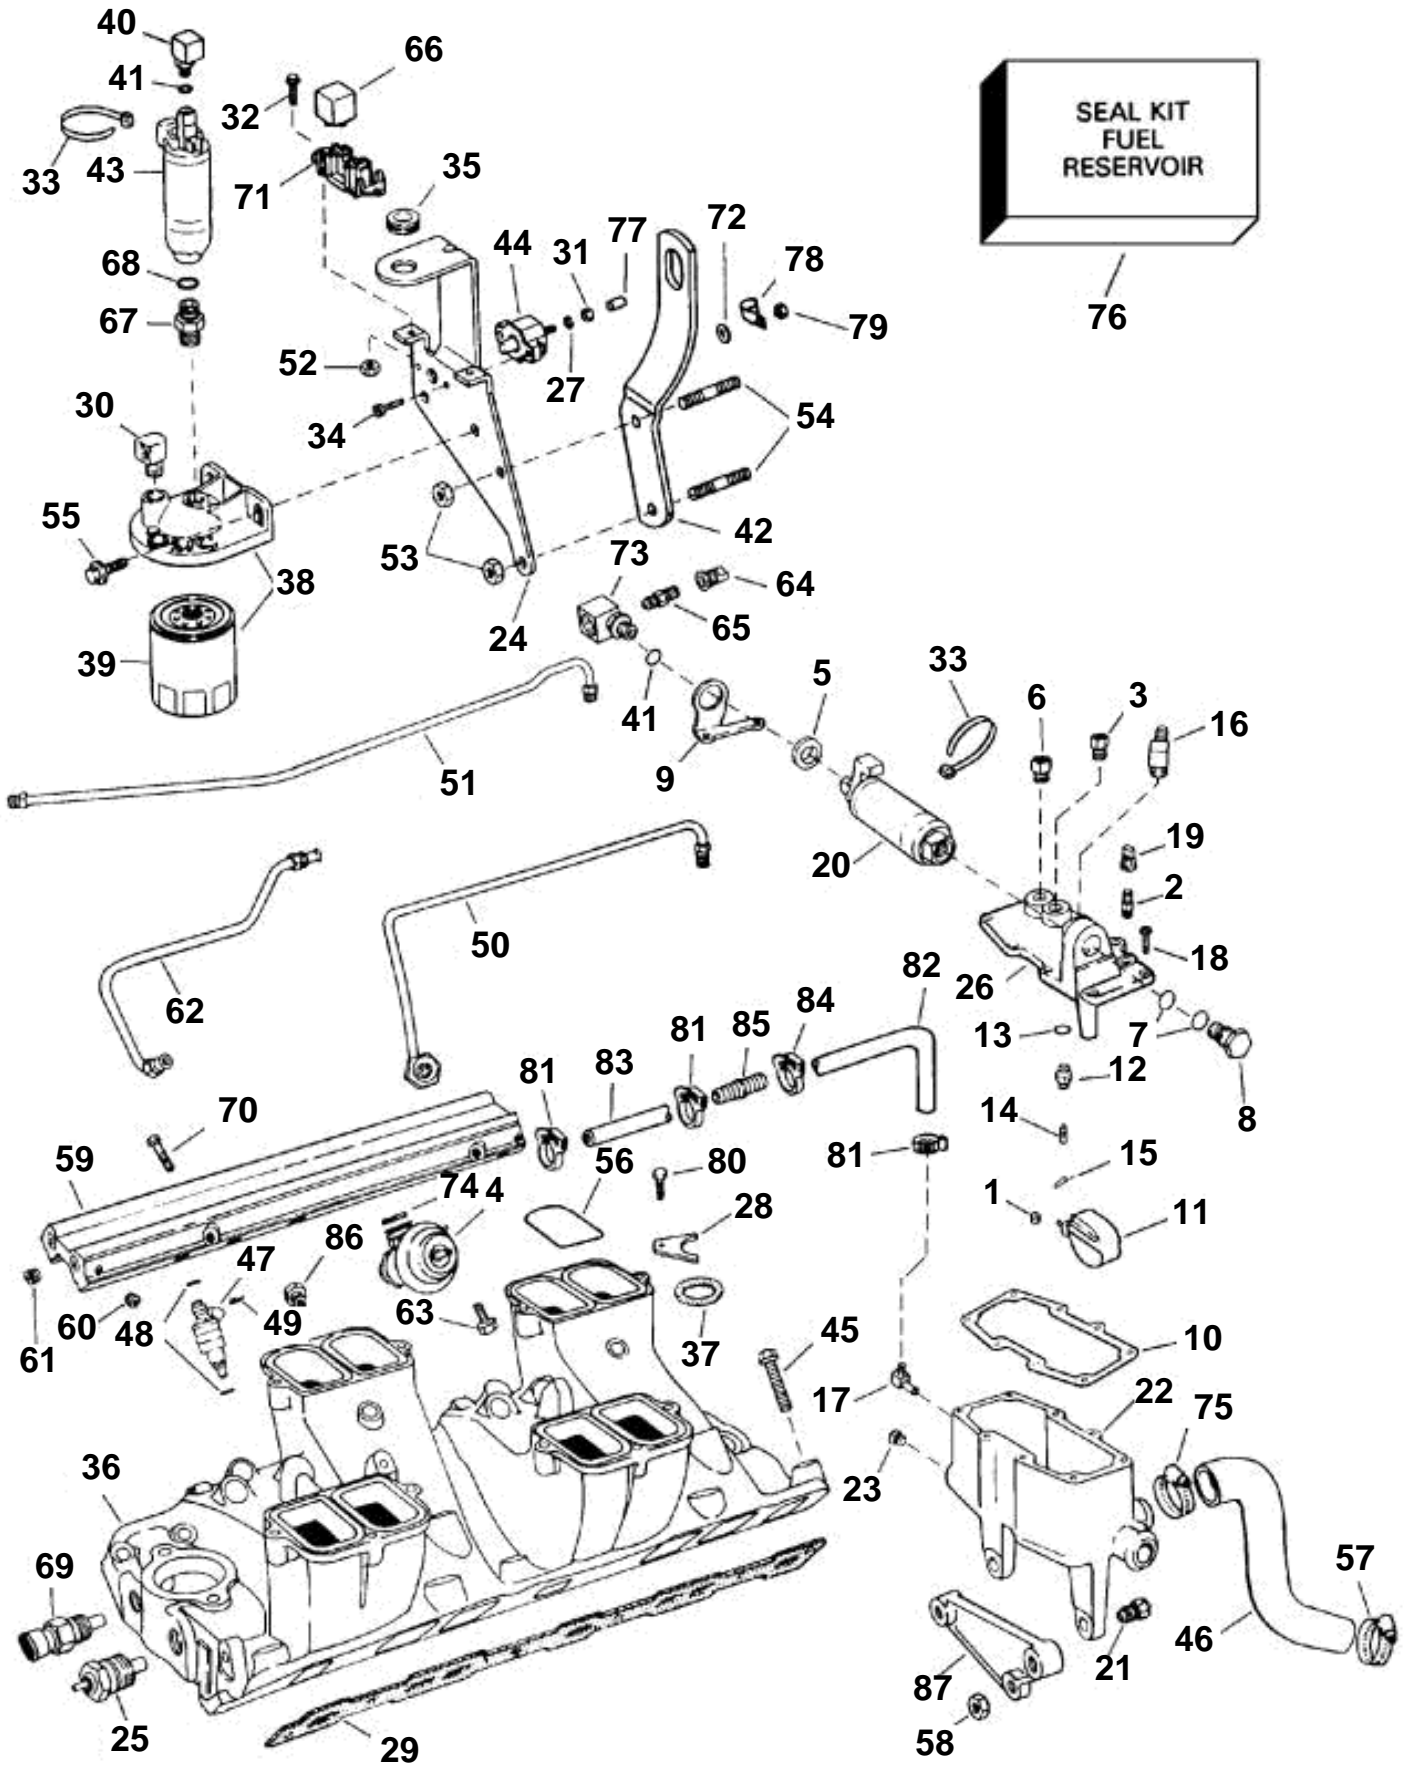

7.4GIPLKDCE, 7.4GIPLKECE

7.4GIPLKDCE, 7.4GIPLKECE

REF	PART NO.	QTY	DESCRIPTION	NOTES
1	3852034	1	Retainer, Float pin	
2	3854152	1	Valve, Reservoir assy	
3	3852462	1	Fitting, Fuel line to reservoir	
4	3854517	1	Pressure sensor	
5	3852481	1	Grommet, Fuel pump to cover	Reservoir assy
6	3852017	1	Adapter, Fuel line	LP pump to reservoir
7	3853642	2	O-ring, Retainer, fuel pump	
8	3853572	1	Hollow screw, Fuel pump to cover	Reservoir assy
9	3853573	1	Bracket, Fuel pump grommet	Reservoir assy
10	3853574	1	Gasket, Cover	Reservoir assy
11	3853575	1	Float, Reservoir assy	
12	3853576	1	Seat, Float needle	Reservoir assy
13	3853577	1	Gasket, Float needle seat	Reservoir assy
14	3853578	1	Needle, Float	Reservoir assy
15	3853579	1	Clip, Needle to float	Reservoir assy
16	3853597	1	Elbow, Vent, reservoir to intake	
17	3852480	1	Riser, Reservoir to thermostat hsg	
18	3853606	8	Screw, Cover to reservoir	Reservoir assy
19	3853616	1	Protective cap, Pressure valve	
20	3855958	1	Fuel pump, High pressure	
21	3853558	2	Flange screw	
22	3854149	1	Tank	
23		1	· Plug, Reservoir assy	
	3852167	1	· Plug, Reservoir drain	
24	3856439	1	Bracket, Fuel filter and fuel pump	
25	3852029	1	Sender, Water temperature	
	872068	1	Sender, Water temperature, dual station	
26	3854405	1	Cover, Reservoir assy	
27	3852001	2	Lock washer, Circuit breaker	
28	3852108	1	Clamp, Distributor to engine	
29	3854096	1	Inlet gasket kit, Intake manifold	Gi
30	3852013	1	Elbow, Inlet, fuel filter cover	
31	3852064	2	Nut, Circuit breaker	
32	3852208	2	Screw, Relay & cable assy	
33		2	Lock strap, Engine cable to fuel pump	
34	3853620	2	Screw, Circuit breaker to bracket	Electrical ignition
35	3852481	1	Grommet, Fuel pump to bracket	
36	3854516	1	Manifold, Lower	Gi
37	3852109	1	Gasket, Distributor	
38	3850861	1	Cover	
		1	· Cover, Fuel filter	
39	3851218	1	· Fuel filter	
40	3853494	1	Fitting, Fuel line to fuel pump	
41	3850820	2	· O-ring, Fitting	
42	3854377	2	Bracket, Cylinder head	
43	3854902	1	Fuel pump, Low pressure	
44	3854162	1	Breaker, 12.5A	
45	3854654	4	Screw, Intake manifold, long	
	3854653	12	Screw, Intake manifold	
46	3854853	1	Hose, Vapor separator to oil cooler	
	3854849	1	Hose, Reservoir to cooler	DPX
47	3854518	8	Injector	
48	3855192	16	O-ring, Fuel injector	
49	3855191	8	Clip, Fuel injector	
50	3854646	1	Fuel pipe, Fuel regulator to reservoir	
51		1	Fuel pipe, Low pressure pump to reservoir	
52	3852077	2	Nut, Relay to fuel pump mtg. brkt	
53	3853273	2	Lock nut, Stud, bracket to cylinder head	
54	3852117	1	Stud, Lift bracket & fuel pump bracket	
55	3853393	1	Screw, Fuel filter, oil tube, & spacer to brkt	
56	3854515	8	O-ring, Manifold	
57	3852098	1	Clamp, Hose to gimbal	
58	3850657	2	Nut	