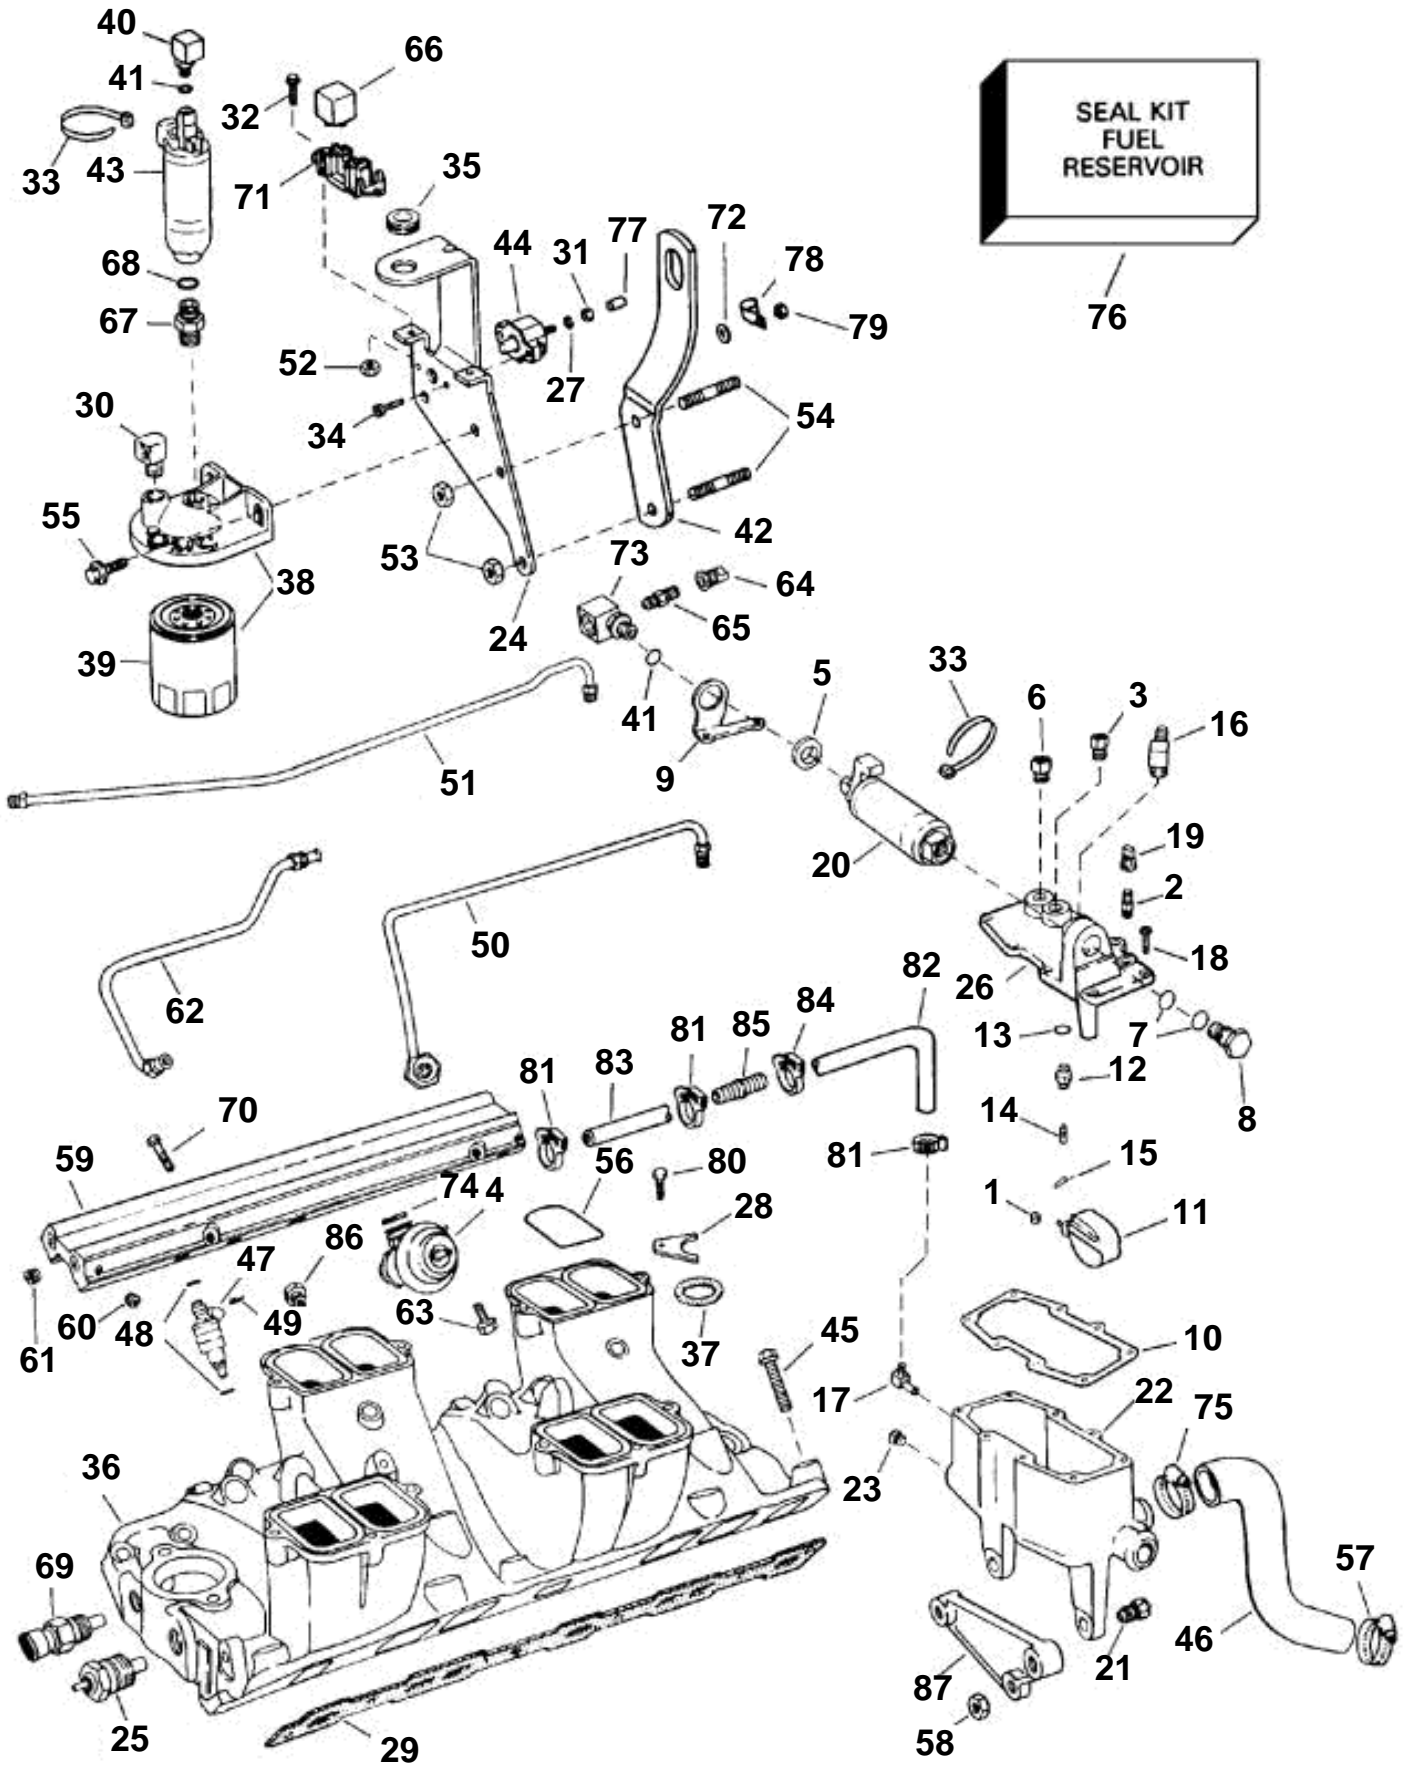

DPX385XLKE, DPX415XLKE

DPX385XLKE, DPX415XLKE

REF	PART NO.	QTY	DESCRIPTION	NOTES
1	3852034	1	Retainer, Float pin	
2	3854152	1	Valve, Reservoir assy	
3	3852462	1	Fitting, Fuel line to reservoir	
4	3854517	1	Pressure sensor	
5	3852481	1	Grommet, Fuel pump to cover	Reservoir assy
6	3852017	1	Adapter, Fuel line	LP pump to reservoir
7	3853642	2	O-ring, Retainer, fuel pump	
8	3853572	1	Hollow screw, Fuel pump to cover	Reservoir assy
9	3853573	1	Bracket, Fuel pump grommet	Reservoir assy
10	3853574	1	Gasket, Cover	Reservoir assy
11	3853575	1	Float, Reservoir assy	
12	3853576	1	Seat, Float needle	Reservoir assy
13	3853577	1	Gasket, Float needle seat	Reservoir assy
14	3853578	1	Needle, Float	Reservoir assy
15	3853579	1	Clip, Needle to float	Reservoir assy
16	3853597	1	Elbow, Vent, reservoir to intake	
17	3852480	1	Riser, Reservoir to thermostat hsg	
18	3853606	8	Screw, Cover to reservoir	Reservoir assy
19	3853616	1	Protective cap, Pressure valve	
20	3855958	1	Fuel pump, High pressure	
21	3853558	2	Flange screw	
22	3854149	1	Tank	
23		1	· Plug, Reservoir assy	
	3852167	1	· Plug, Reservoir drain	
24	3856439	1	Bracket, Fuel filter and fuel pump	
25	3852029	1	Sender, Water temperature	
	872068	1	Sender, Water temperature, dual station	
26	3854405	1	Cover, Reservoir assy	
27	3852001	2	Lock washer, Circuit breaker	
28	3852108	1	Clamp, Distributor to engine	
29	3854095	1	Inlet gasket kit, Intake manifold	GSi, DPX
30	3852013	1	Elbow, Inlet, fuel filter cover	
31	3852064	2	Nut, Circuit breaker	
32	3852208	2	Screw, Relay & cable assy	
33		2	Lock strap, Engine cable to fuel pump	
34	3853620	2	Screw, Circuit breaker to bracket	Electrical ignition
35	3852481	1	Grommet, Fuel pump to bracket	
36		1	Manifold, Lower	GSi, DPX
37	3852109	1	Gasket, Distributor	
38	3850861	1	Cover	
		1	· Cover, Fuel filter	
39	3851218	1	· Fuel filter	
40	3853494	1	Fitting, Fuel line to fuel pump	
41	3850820	2	· O-ring, Fitting	
42	3854377	2	Bracket, Cylinder head	
43	3854902	1	Fuel pump, Low pressure	
44	3854162	1	Breaker, 12.5A	
45	3854654	4	Screw, Intake manifold, long	
46	3854853	1	Hose, Vapor separator to oil cooler	
47	3854518	8	Injector	
48	3855192	16	O-ring, Fuel injector	
49	3855191	8	Clip, Fuel injector	
50	3854646	1	Fuel pipe, Fuel regulator to reservoir	
51		1	Fuel pipe, Low pressure pump to reservoir	
52	3852077	2	Nut, Relay to fuel pump mtg. brkt	
53	3853273	2	Lock nut, Stud, bracket to cylinder head	
54	3852117	1	Stud, Lift bracket & fuel pump bracket	
55	3853393	1	Screw, Fuel filter, oil tube, & spacer to brkt	
56	3854515	8	O-ring, Manifold	
57	3852098	1	Clamp, Hose to gimbal	
58	3850657	2	Nut	
59	3854574	1	Fuel pipe	
60		2	· Plug, Fuel rail, 1/16-27 NPTF	