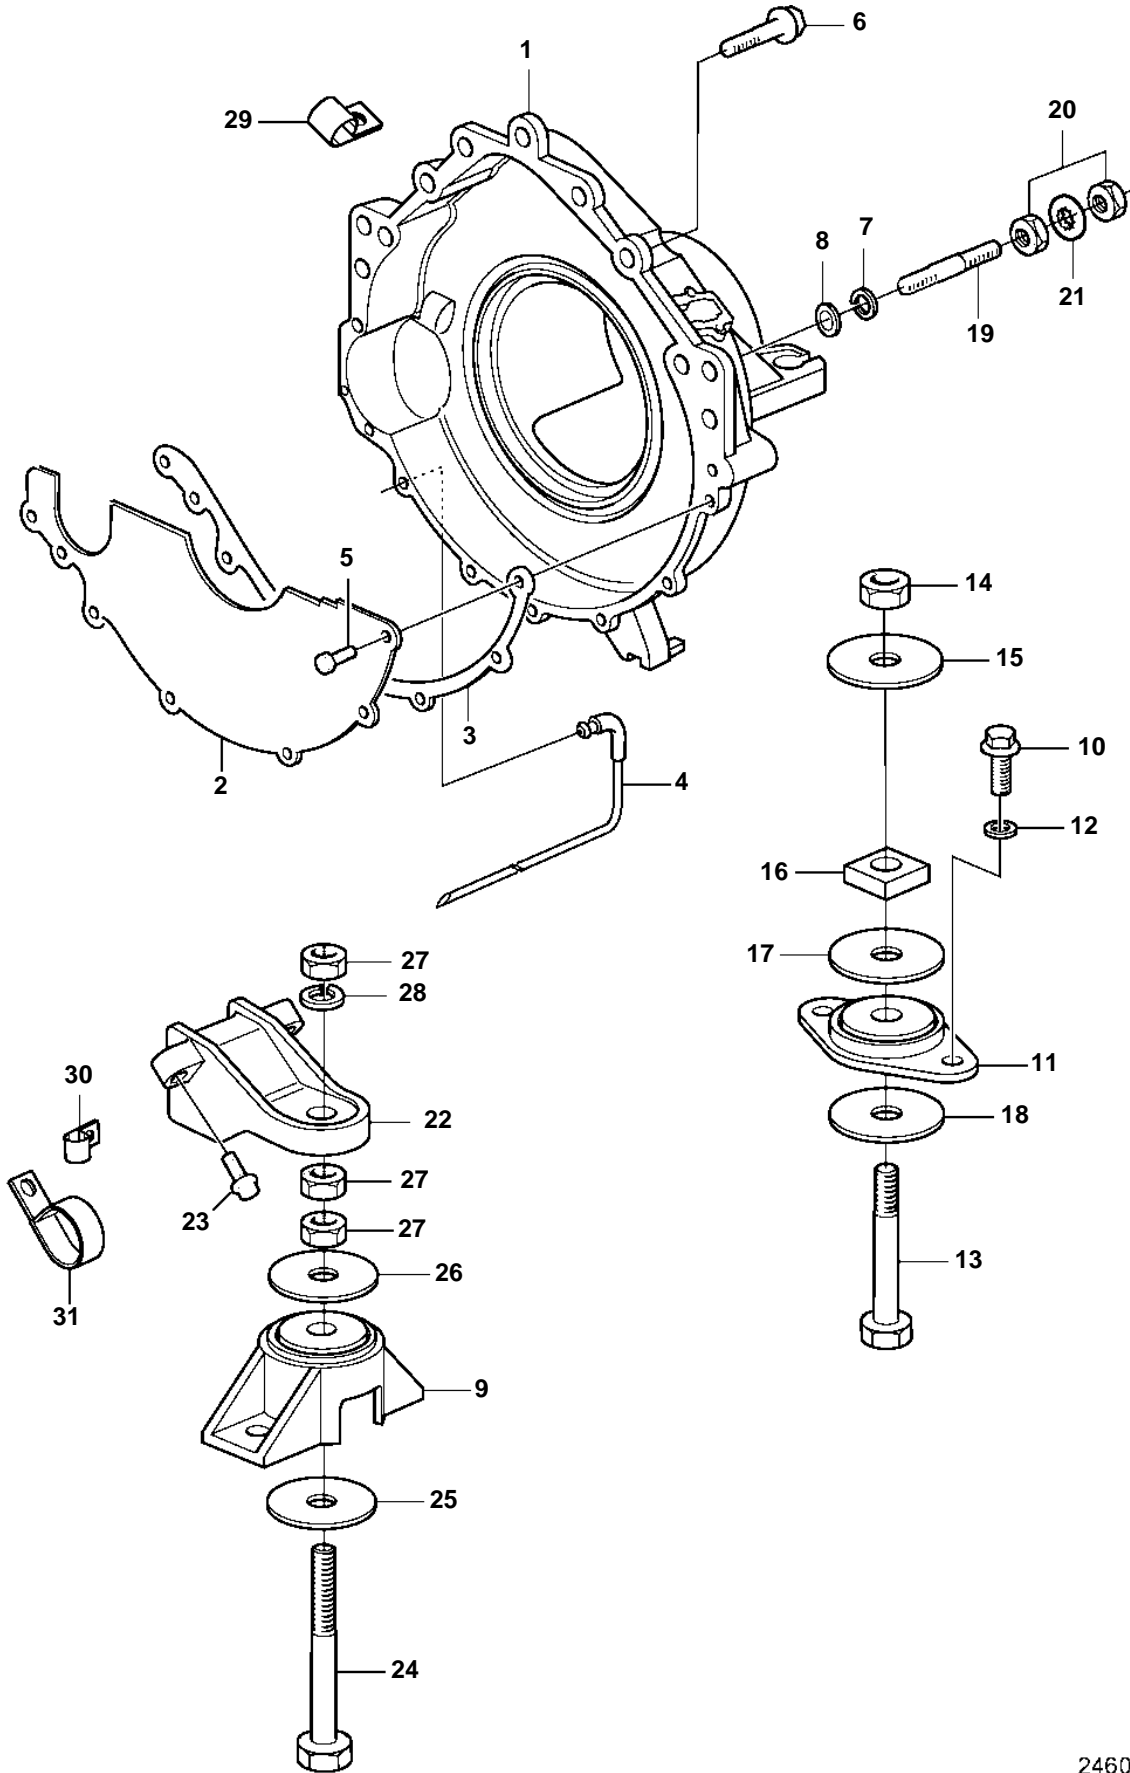

7.4GLPLKD, 7.4GLPLKE, 7.4GIPLKDCE, 7.4GIPLKECE

## 7.4GLPLKD, 7.4GLPLKE, 7.4GIPLKDCE, 7.4GIPLKECE

REF	PART NO.	QTY	DESCRIPTION	NOTES
1	3852831	1	Flywheel housing	
2	3854604	1	Cover	
3	3852834	1	Gasket	
4	3852832	1	Hose, Flywheel hsg	
5	3852421	7	Screw, Flywheel cover	
6	3853392	2	Screw, Flywheel hsg to engine	
	3853547	1	Screw, Reservoir and flywheel hsg to engine	
7	3852002	2	Lock washer, Ground stud, flywheel hsg	
8	3852058	2	Washer, Ground stud, flywheel hsg	
9	3853805	2	Rubber cushion, Engine front	Port and starboard
10	959968	4	Screw, Rear mount to transom plate	
11	3853806	2	Rubber cushion, Transom plate	
12	3852155	4	Washer, Rear mount to transom plate	
13	3850930	2	Screw, Rear mount	
14	3850929	2	Nut, Rear mount	
15	3852540	2	Washer, Rear mount to flywheel hsg	
16	3852539	2	Nut, Rear mount	
17	3852622	2	Washer, Rear mount	
18	3852542	2	Washer, Rear mount	
19	3852483	2	Stud, Flywheel housing to engine	Ground
20	3852065	2	Nut, Terminal to ground stud, flywheel hsg	
21	3852070	1	Washer, Ground stud, flywheel hsg	Starboard
22	3852760	2	Bracket, Front, port and starboard	
23	3853326	5	Screw, Front mount bracket to engine	
	3853393	1	Screw	Port
24	3852566	2	Screw, Front mount	Front
25	3852428	2	Washer, Bolt, front mount, engine	Lower
26	3852433	2	Washer, Front mount	Upper
27	3852021	6	Nut, Bolt, mount bracket	Front
28	3852090	2	Lock washer, Front mount	
29	3852434	1	Clamp	harness
	3852092	1	Clamp	harness
30	3852146	1	Clamp, Starter leads to stbd bracket	harness
	3852490	1	Clamp	PS hose
31	3853312	1	Clamp	Starboard, cooling hose