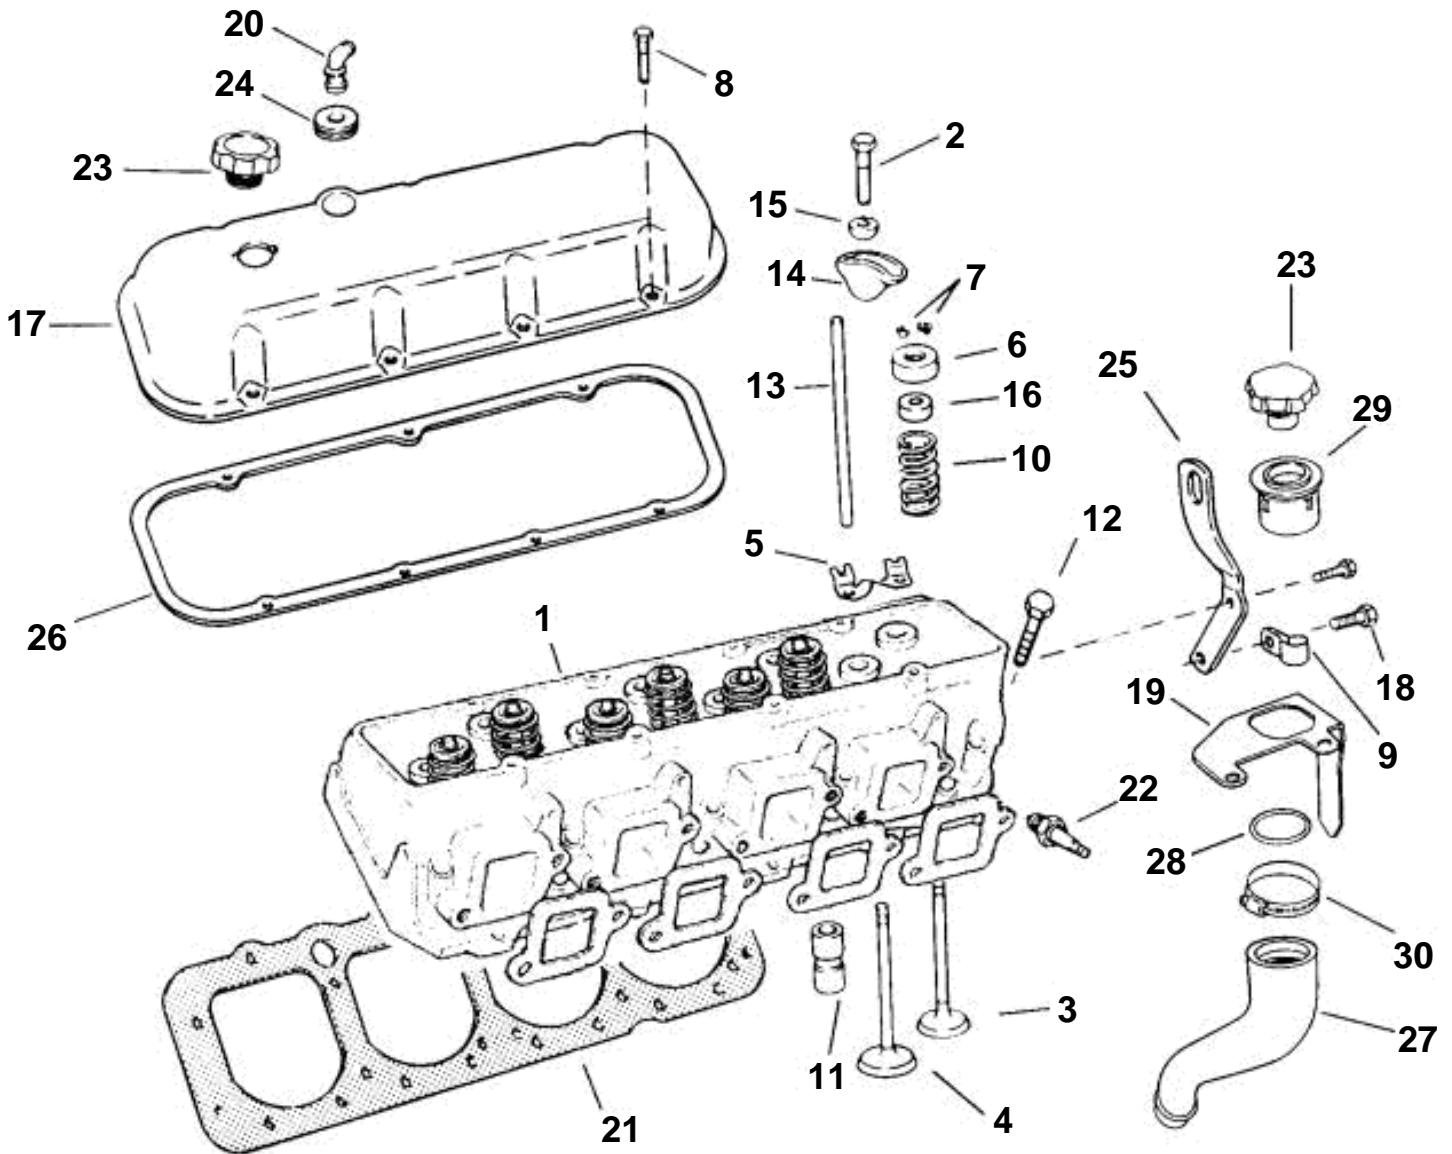

7.4GLPLKD, 7.4GLPLKE, 7.4GIPLKDCE, 7.4GIPLKECE

## 7.4GLPLKD, 7.4GLPLKE, 7.4GIPLKDCE, 7.4GIPLKECE

REF	PART NO.	QTY	DESCRIPTION	NOTES
1	3854768	2	Cylinder head	GL, Gi
2	3853504	16	Screw, Rocker arm	
3	3853485	8	Inlet valve, Standard	7.4 GL, Gi, GSi
4		8	Exhaust valve, Standard	7.4 GL, Gi, GSi
	3853489	1	Exhaust valve, 0.015 in. OS	GL, Gi
	3853490	1	Exhaust valve, 0.030 in. OS	GL, Gi
5	3853515	8	Guide, Push rod	7.4 GL, Gi, GSi
6	3855977	8	Cap, intake	GL, Gi
	3855988	8	Rotator, exhaust	
7	3853351	1	Valve cotter, Valve stem	
8	3853503	14	Screw, Valve cover	
9	3852837	1	Clamp, Steering hose	
10	3855992	16	Valve spring, Valve	GL, Gi
11	3855987	16	Tappet	GL, Gi
	3856000	8	Guide, Lifter	Not shown
	3855999	2	Retainer, Lifter guide	Not shown
	3853358	4	Screw, retainer	Not shown
12	3854766	24	Flange screw, Cylinder head, long	
	3854767	8	Lock screw, Cylinder head, short	
13	3856029	8	Push rod, Intake valve	GL, Gi
	3856030	8	Push rod, Exhaust valve	GL, Gi
14	3855980	16	Rocker arm, Valve	GL, Gi
15	3855978	16	Ball, Rocker arm	
16	3853521	16	Valve stem seal	GL, Gi
17	3856028	2	Valve cover	
18	3853266	1	Screw, Lift bracket	
19		1	Bracket, Oil fill & shift module to exhaust elbow	
20	3852104	2	Elbow, Valve cover	
21	3853511	2	Cyl.head.gasket, Cylinder head	7.4 GL, Gi, GSi
22	3851861	2	Spark plug kit, 4 pack	
23	3853505	2	Oil filler cap, Oil , valve cover	
24	3853562	2	Grommet, Valve cover	
25	3854377	2	Bracket, Cylinder head	
26	3853513	2	Gasket, Valve cover	
27	856966	3	Hose, Oil fill	
28	3854885	1	O-ring, Oil fill hose neck to bracket	
29	3854816	1	Hose connection, to exhaust elbow bracket	
30	3854978	1	Clamp, Oil filler hose to neck	