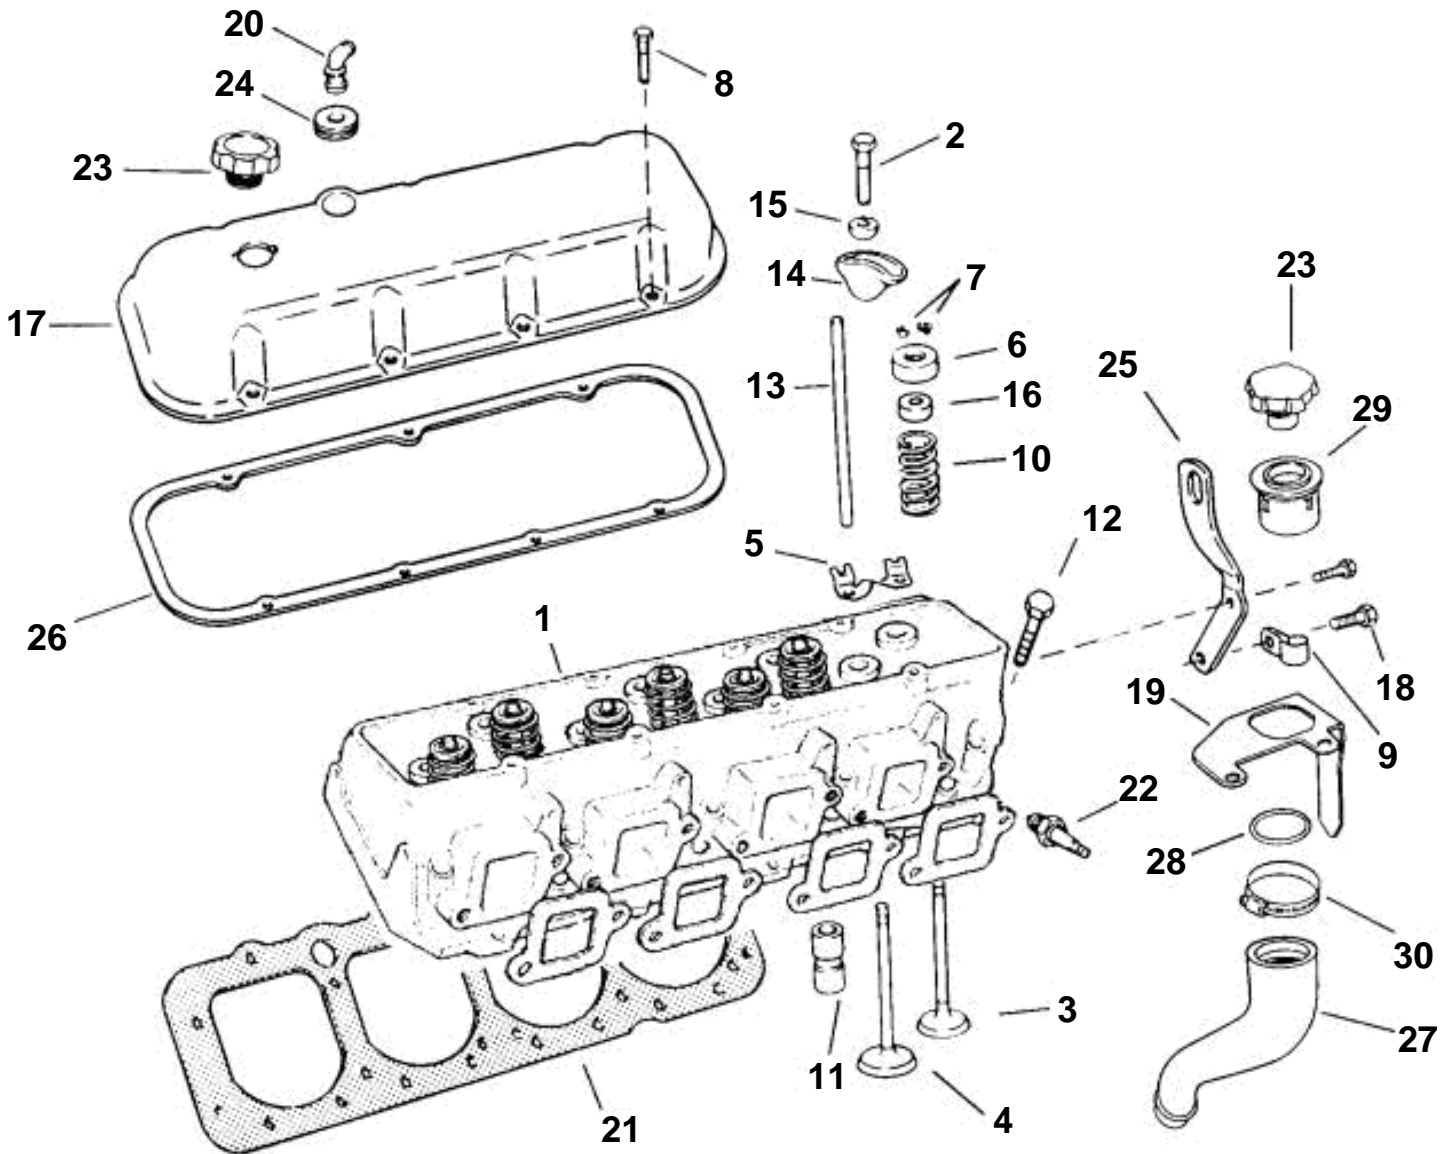

DPX415XLKE

DPX415XLKE

REF	PART NO.	QTY	DESCRIPTION	NOTES
1	3855053	2	Cylinder head	
2	3853504	16	Screw, Rocker arm	
3	3853349	8	Inlet valve, Standard	
		1	Valve, 0.015 in. OS	
	3853417	1	Valve, 0.030 in. OS	
4	3853350	8	Exhaust valve, Standard	
		1	Exhaust valve, 0.015 in. OS	
		1	Exhaust valve, 0.030 in. OS	
5	3853516	8	Guide, Push rod	
6	3855054	16	Valve cap, Valve spring	
7	3853351	1	Valve cotter, Valve stem	
8	3853503	14	Screw, Valve cover	
9	3852837	1	Clamp, Steering hose	
10	3853543	16	Valve spring, Valve	
	3853352	16	Washer, Valve spring	
11	3856022	16	Tappet	
	3856000	8	Guide, Lifter guide	Not shown
	3855999	2	Retainer, retainer	Not shown
	3853358	4	Screw	Not shown
12	3854766	24	Flange screw, Cylinder head, long	
	3854767	8	Lock screw, Cylinder head, short	
13	3853526	8	Push rod, Intake valve	
	3853525	8	Push rod, Exhaust valve	
14	3856017	16	Rocker arm, Valve	
15	3855978	16	Ball, Rocker arm	
16	3855049	16	Valve stem seal	
17	3856028	2	Valve cover, Valve cover	
18	3853266	1	Screw, Lift bracket	
19		1	Bracket, Oil fill & shift module to exhaust elbow	
20	3852104	2	Elbow, Valve cover	
21	3853587	2	Cyl.head.gasket, Cylinder head	8.2L
22	3851861	2	Spark plug kit, 4 pack	
23	3853505	2	Oil filler cap, Oil , valve cover	
24	3853562	2	Grommet, Valve cover	
25	3854377	2	Bracket, Cylinder head	
26	3853513	2	Gasket, Valve cover	
27	856966	3	Hose, Oil fill	
28	3854885	1	O-ring, Oil fill hose neck to bracket	
29	3854816	1	Hose connection, to exhaust elbow bracket	
30	3854978	1	Clamp, Oil filler hose to neck	