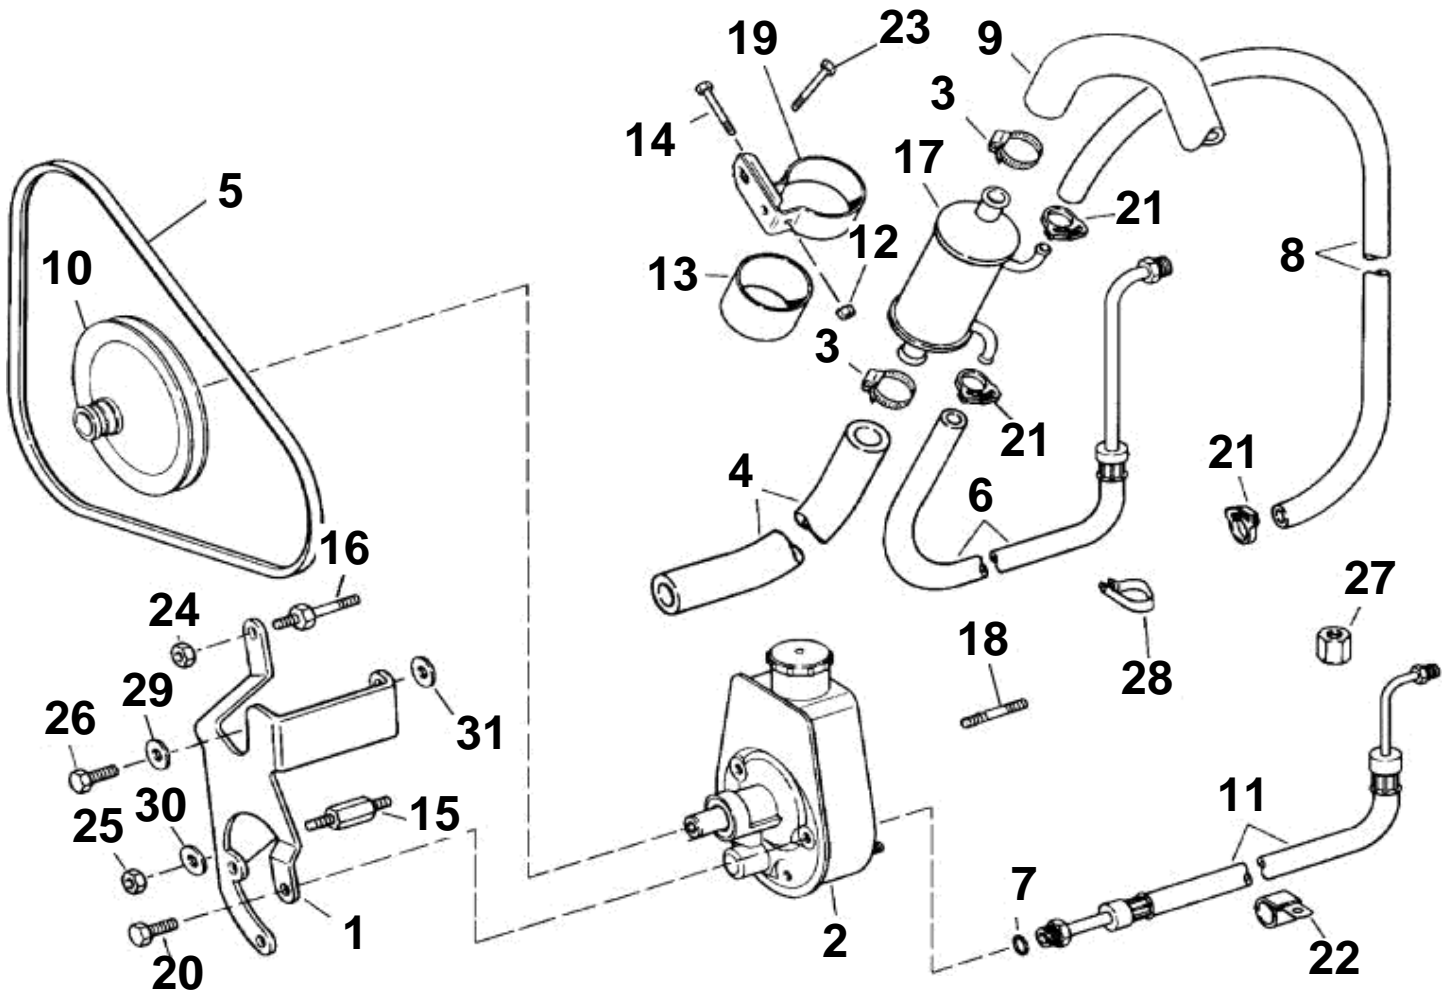

7.4GLPHUS, 7.4GIPHUSCE

## 7.4GLPHUS, 7.4GIPHUSCE

REF	PART NO.	QTY	DESCRIPTION	NOTES
1	3853463	1	Bracket, Power steering	
2	3850491	1	Power steering pump	
3	3852602	2	Clamp, Hose, oil cooler, power steering	
4	3854853	1	Hose, Cooler to cooler	
5	3853368	1	V-belt, Power steering pump	
6	3854168	1	Hose, Cylinder to oil cooler	
	3854056	1	Hose	GL
7	3852497	1	O-ring, Pressure hose to steering pump	
8	3853632	1	Hose, Oil cooler to steering pump, return	Gi
	3850644	1	Hose	GL SX
	3853239	1	Hose	GL DP
9	3853240	1	Hose, Vapor separator to oil cooler	
10	3853804	1	Pulley, P/S pump	
11	3853967	1	Pressure hose, Steering pump to pressure valve	
12	3852079	1	Nut, Clamp, oil cooler	
13	3853236	1	Spacer, Oil cooler, power steering	
14	3852126	1	Screw, Clamp, oil cooler	
15	3852612	1	Stud, P/S bracket to engine	
16	3852507	1	Stud, Bracket to water pump	Port
17	3852840	1	Oil cooler	
18	872103	2	Pivot pin, Power steering pump	
19		1	Clamp, Oil cooler and bracket assy	
20	3853405	3	Screw, Steering pump bracket	
21	3852196	2	Clamp, Hose	
22	3852490	1	Clamp, Hoses to front mount	Port
23	3853266	1	Screw, Cooler to adapter	
24	3853403	1	Nut, Stud, power steering pump bracket	
25	3853404	1	Lock nut, P/S pump bracket to engine block	
26	3853266	1	Screw, Pump bracket to cylinder head	
27	3853315	1	Fitting, P/S hoses	
28	3852837	1	Clamp, P/S hoses to head	Port, rear
29	3852116	1	Washer, Bracket to steering pump, front	
30	3852116	1	Washer, Stud, P/S bracket to engine	
31	3852116	1	Washer, Spacer, P/S pump bracket to cyl head	Rear