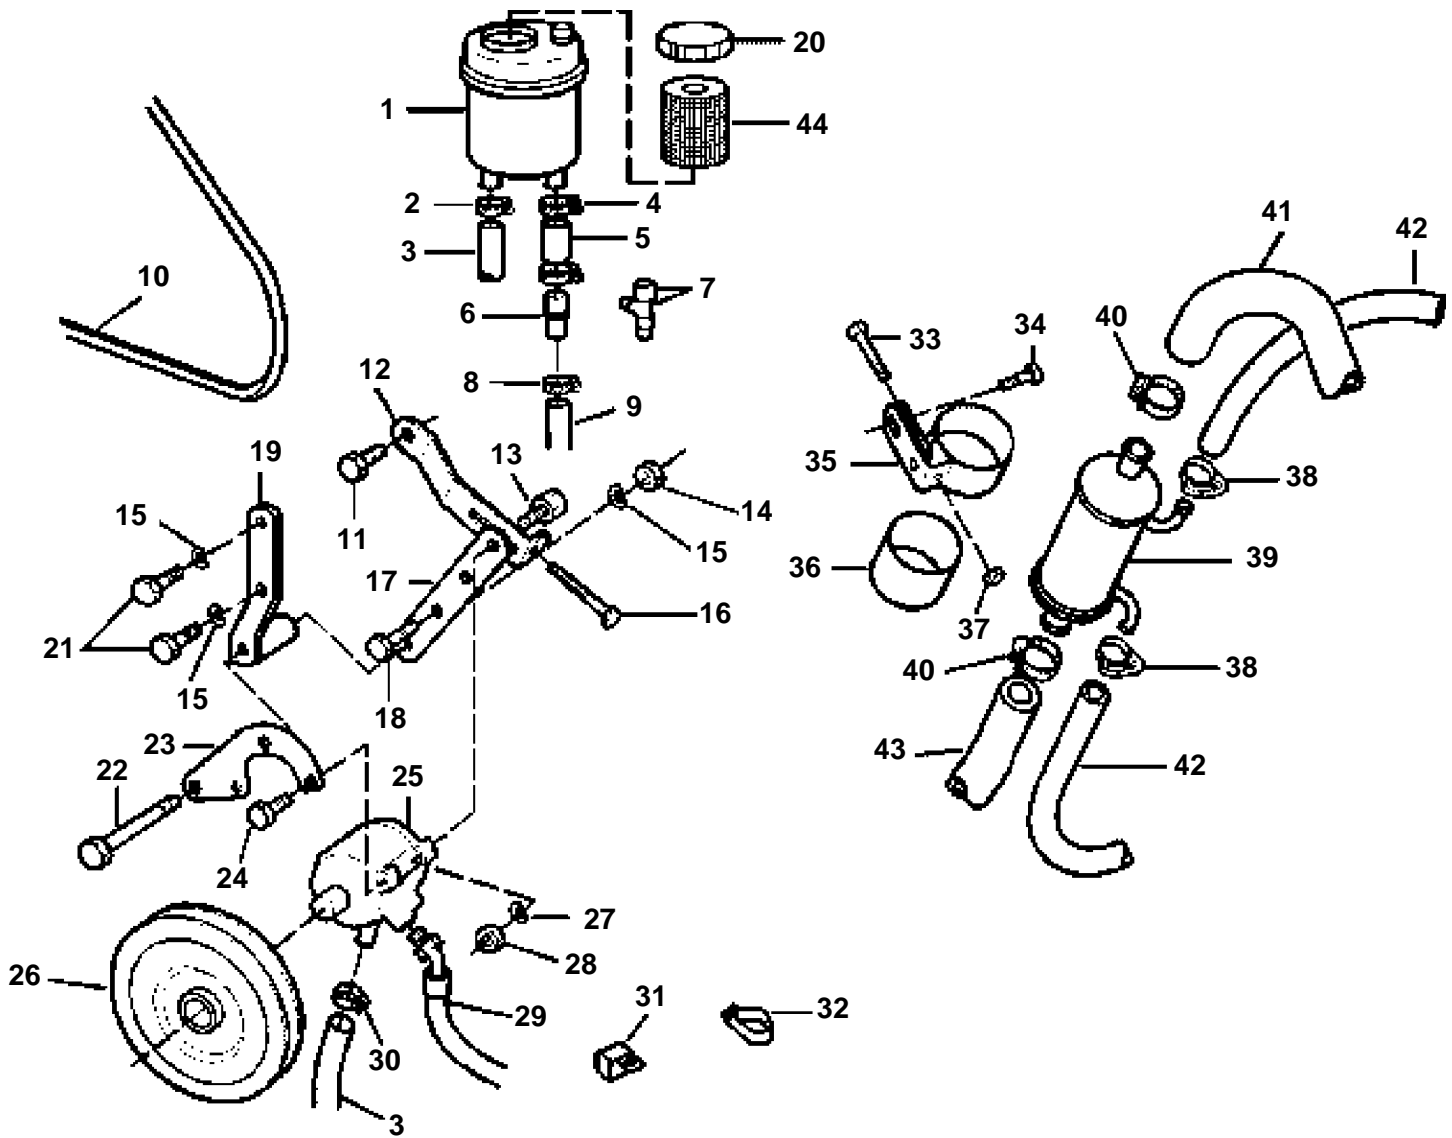

7.4GSIXHUS

GR71171

## 7.4GSIXHUS

REF	PART NO.	QTY	DESCRIPTION	NOTES
1	872137	1	Tank	
2	961665	1	Hose clamp	
3	872973	1	Hose, Reservoir to cooler	
4	961666	2	Hose clamp	
5	3851506	1	Suction hose, Reservoir, short	
6	873350	1	Tube, Reservoir	
7	872168	1	T-nipple, Multiple engines	
8	961665	1	Hose clamp	
9	3851507	1	Suction hose, Reservoir to pump	
10	3853368	1	V-belt, Power steering pump	
11	3853389	1	Screw, Tension brace, to engine	
12	3851123	1	Bracket	
13	1336961	1	Screw, Tension brace	
14	971099	1	Flange lock nut, Pivot screw, power steering pump	
15	941909	4	Spring washer	
16	1346183	1	Screw, Adjustment, steering pump	
17	856153	1	Bracket, Pump to engine, rear	
18	955295	2	Screw, Rear bracket to P/S pump	
19	3851121	1	Bracket, Pump to engine	
20	1696361	1	Cover, Reservoir	
21	3853558	2	Flange screw, Bracket, P/S pump to engine	
22	946473	1	Flange screw, Pivot, power steering pump	
23	856152	1	Bracket, Pump to engine, front	
24	955295	3	Screw, Front bracket to P/S pump	
25	1359649	1	Power steering pump	
26		1	Pulley, Pump assy, power steering	
27	941907	1	Spring washer	
28	955782	1	Nut, Adjustment screw	
29	872159	1	Hose, Pressure	
30	961664	1	Hose clamp	
31	3852490	1	Clamp, Hoses to front mount	
32	3852837	1	Clamp, Power steering hoses to head	Port, rear
33	3852126	1	Screw, Clamp, oil cooler	
34	3853266	1	Screw, Oil cooler mounting	
35		1	Clamp, Oil cooler and bracket assy	
36	3853236	1	Spacer, Oil cooler, power steering	
37	3852079	1	Nut, Clamp, oil cooler	
38	3852196	3	Clamp, Hose to oil cooler	Return
39	3851921	1	Oil cooler	
40	3852602	1	Clamp, Oil cooler water hose	
41	3854849	1	Hose, Vapor separator to oil cooler	
42	872160	2	Hose, Oil cooler	
43	3854760	1	Hose, P/S cooler to engine cooler	
44	349619	1	Filter, Reservoir	