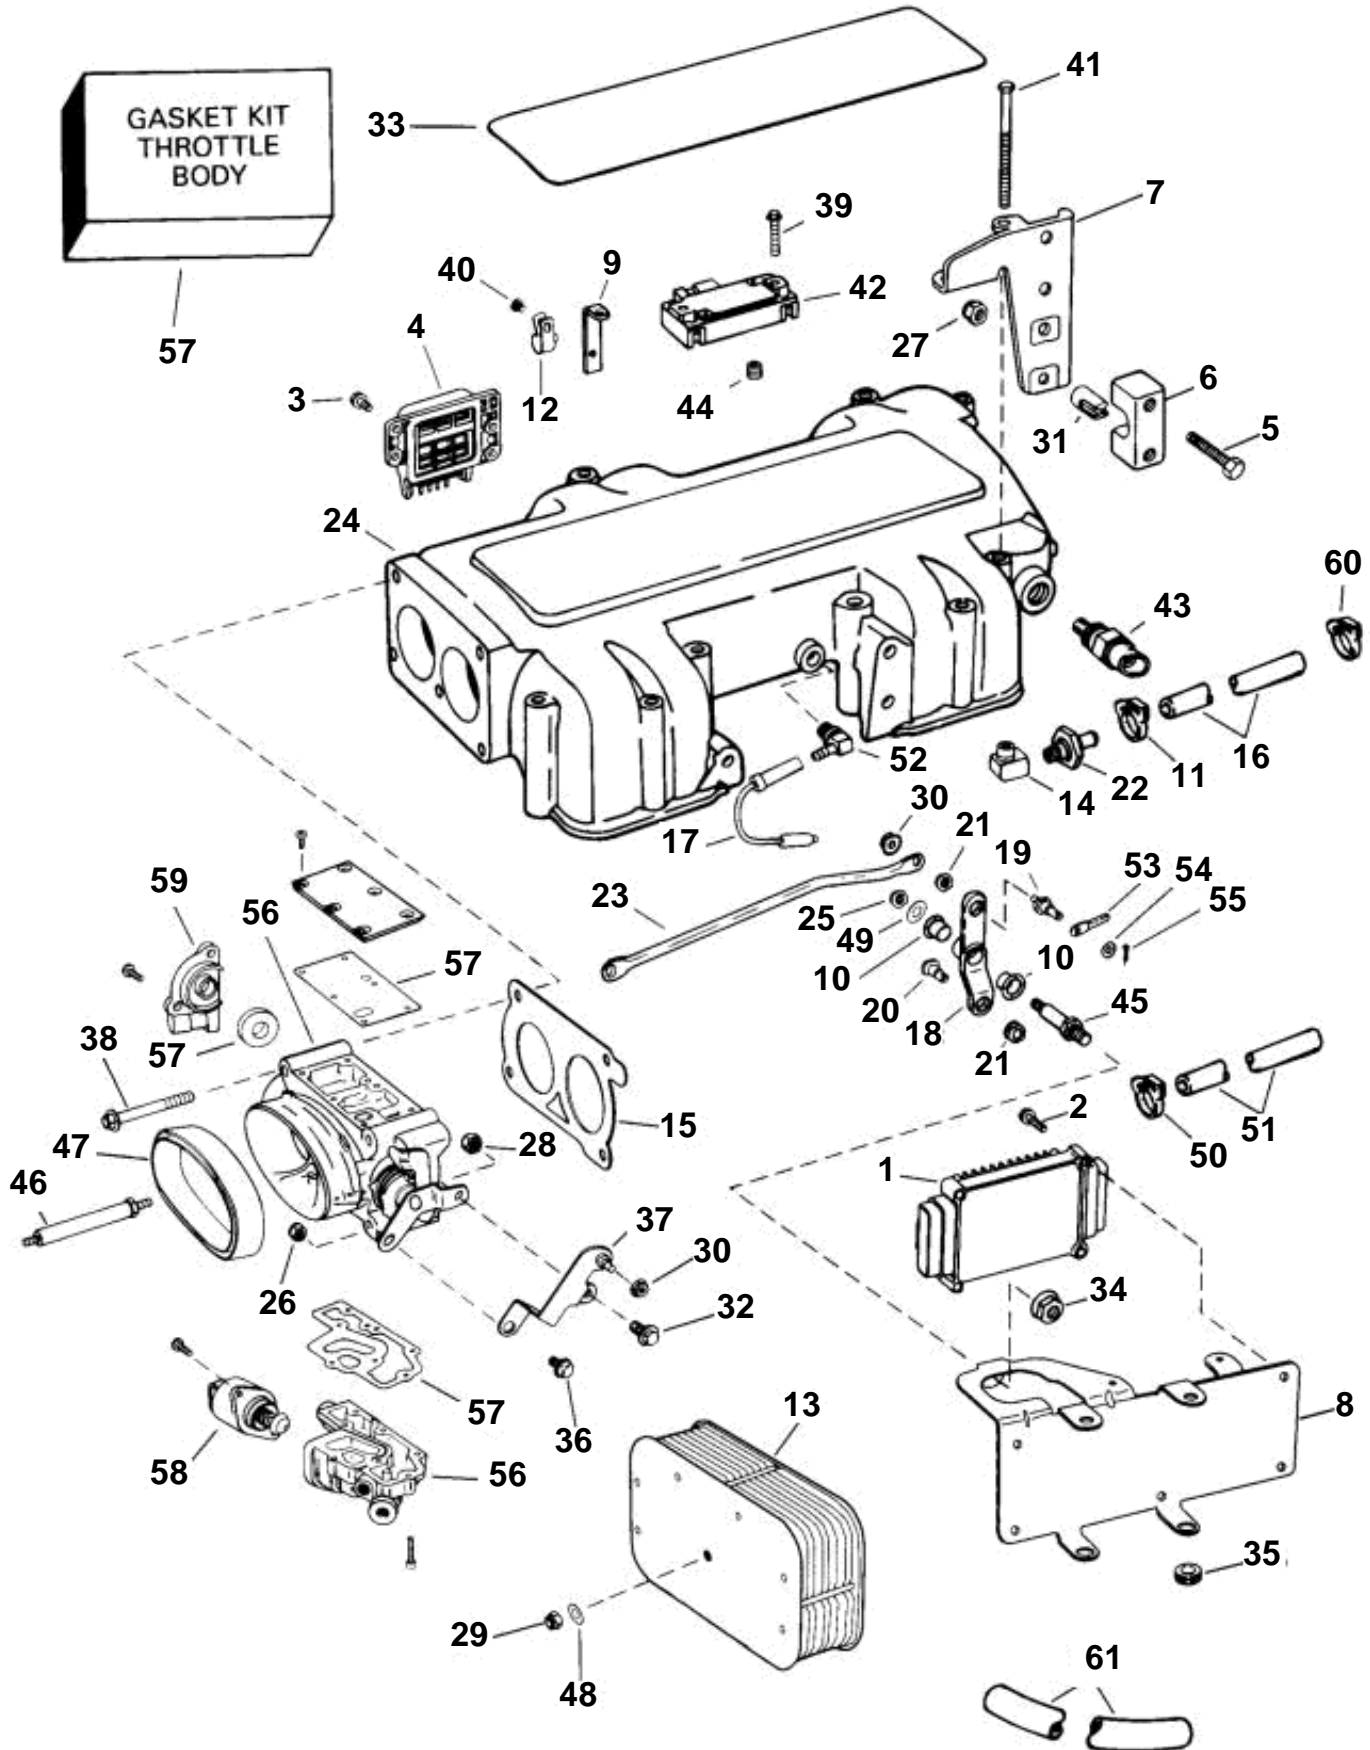

## 7.4GSIPWTR, 8.2GSIPWTR, DPX385XWTR, DPX415XWTR

REF	PART NO.	QTY	DESCRIPTION	NOTES
1	3856943	1	Engine control modul, 7.4 GSi, DPX385	
	3856979	1	Engine control modul, 8.2 GSi, DPX415	
2	3852053	3	Screw, ECM to bracket	
3	3852115	2	Screw, Knock module	
4	3854521	1	Module	
5	3852048	1	Screw, Throttle anchor to bracket	
6	3850266	1	Anchor, Throttle cable	
7	3851989	1	Bracket, Throttle cable	
8	3856949	1	Bracket, ECU and throttle lever to manifold	
9		1	Bracket, Clamp, fuel line to intake manifold	
10	3852094	1	Bushing, Shaft, throttle lever pivot	
11	3852170	1	Clamp, Hose, reservoir to pulse limiter	Reservoir end
	3852529	1	Clamp, Hose, reservoir to pulse limiter	Limiter end
12		1	Clamp, Fuel line to bracket	
13	3856951	1	Flame shield	
14	3854675	1	Elbow, Pulse limiter	
15	3854520	1	Gasket, Throttle body	Part of engine gasket kit
16	3853582	1	Hose, Reservoir to pulse limiter	
17	3854677	1	Hose, Regulator to intake manifold	
18		1	Intermediate lever, To ECM and throttle lever bracket	
19		1	Pin, Throttle cable lever	
20	3854743	1	Pin, Throttle cable lever	
21	3854744	2	Nut, Pins to throttle cable lever	
22	3852225	1	Impulse limiter, Reservoir to intake manifold	
23	3854648	1	Link, Throttle lever to TB lever	
24		1	Exhaust manifold, Upper	
25	3852005	1	Nut, Shaft, throttle lever pivot	
26	3852009	1	Nut, Lever and pin assy	
27	3852118	1	Nut, Anchor, throttle cable to bracket	
28	3852420	1	Nut, Screw, throttle lever to throttle body	
29	3852420	1	Nut, Flame arrestor to throttle body	
30	3853404	1	Nut, Throttle pivot shaft to bracket	
31	3852019	2	Retainer, Throttle cable	
32	3852053	1	Screw, Lever to throttle body	
33	3854992	1	Decal	
		1	Decal	
	3856486	1	Decal	
		1	Decal	
34	3853404	1	Nut, Throttle pin to bracket	
35	941263	2	Grommet, ECU bracket	
36	3853428	1	Screw, Throttle lever to throttle body	
37		1	Bracket	
38		4	Screw, Throttle body to manifold	
39		2	Screw, MAP sensor	
40		1	Screw, Clamp, fuel line to bracket	
41	3855091	12	Screw, Upper to lower intake manifold	
42	3850396	1	Sensor	
43	3854527	1	Sensor	
44	3854650	1	Seal, MAP sensor	Part of engine gasket kit
45		1	Shaft, Pivot, throttle cable lever to bracket	
46	3854671	1	Stud, Flame arrestor to throttle body	
47	3854670	1	Grommet, Flame arrestor to throttle body	Part of engine gasket kit
48	3852184	1	Washer, Flame arrestor to throttle body	
49	3852189	1	Washer, Throttle lever to pivot shaft	
50	3852196	1	Clamp, PCV valve hose	
51		1	Hose, PCV valve	
		1	Hose, Elbow	
52	3854679	1	Elbow, Intake manifold to reg. hose	
53	3850941	1	Adapter, Throttle cable	
54	3852193	1	Washer, Pin, throttle cable to lever	
55	3852052	1	Split pin, Cable to throttle lever assy	
56		1	Throttle body	
57	3855193	1	· Repair kit, Throttle body	