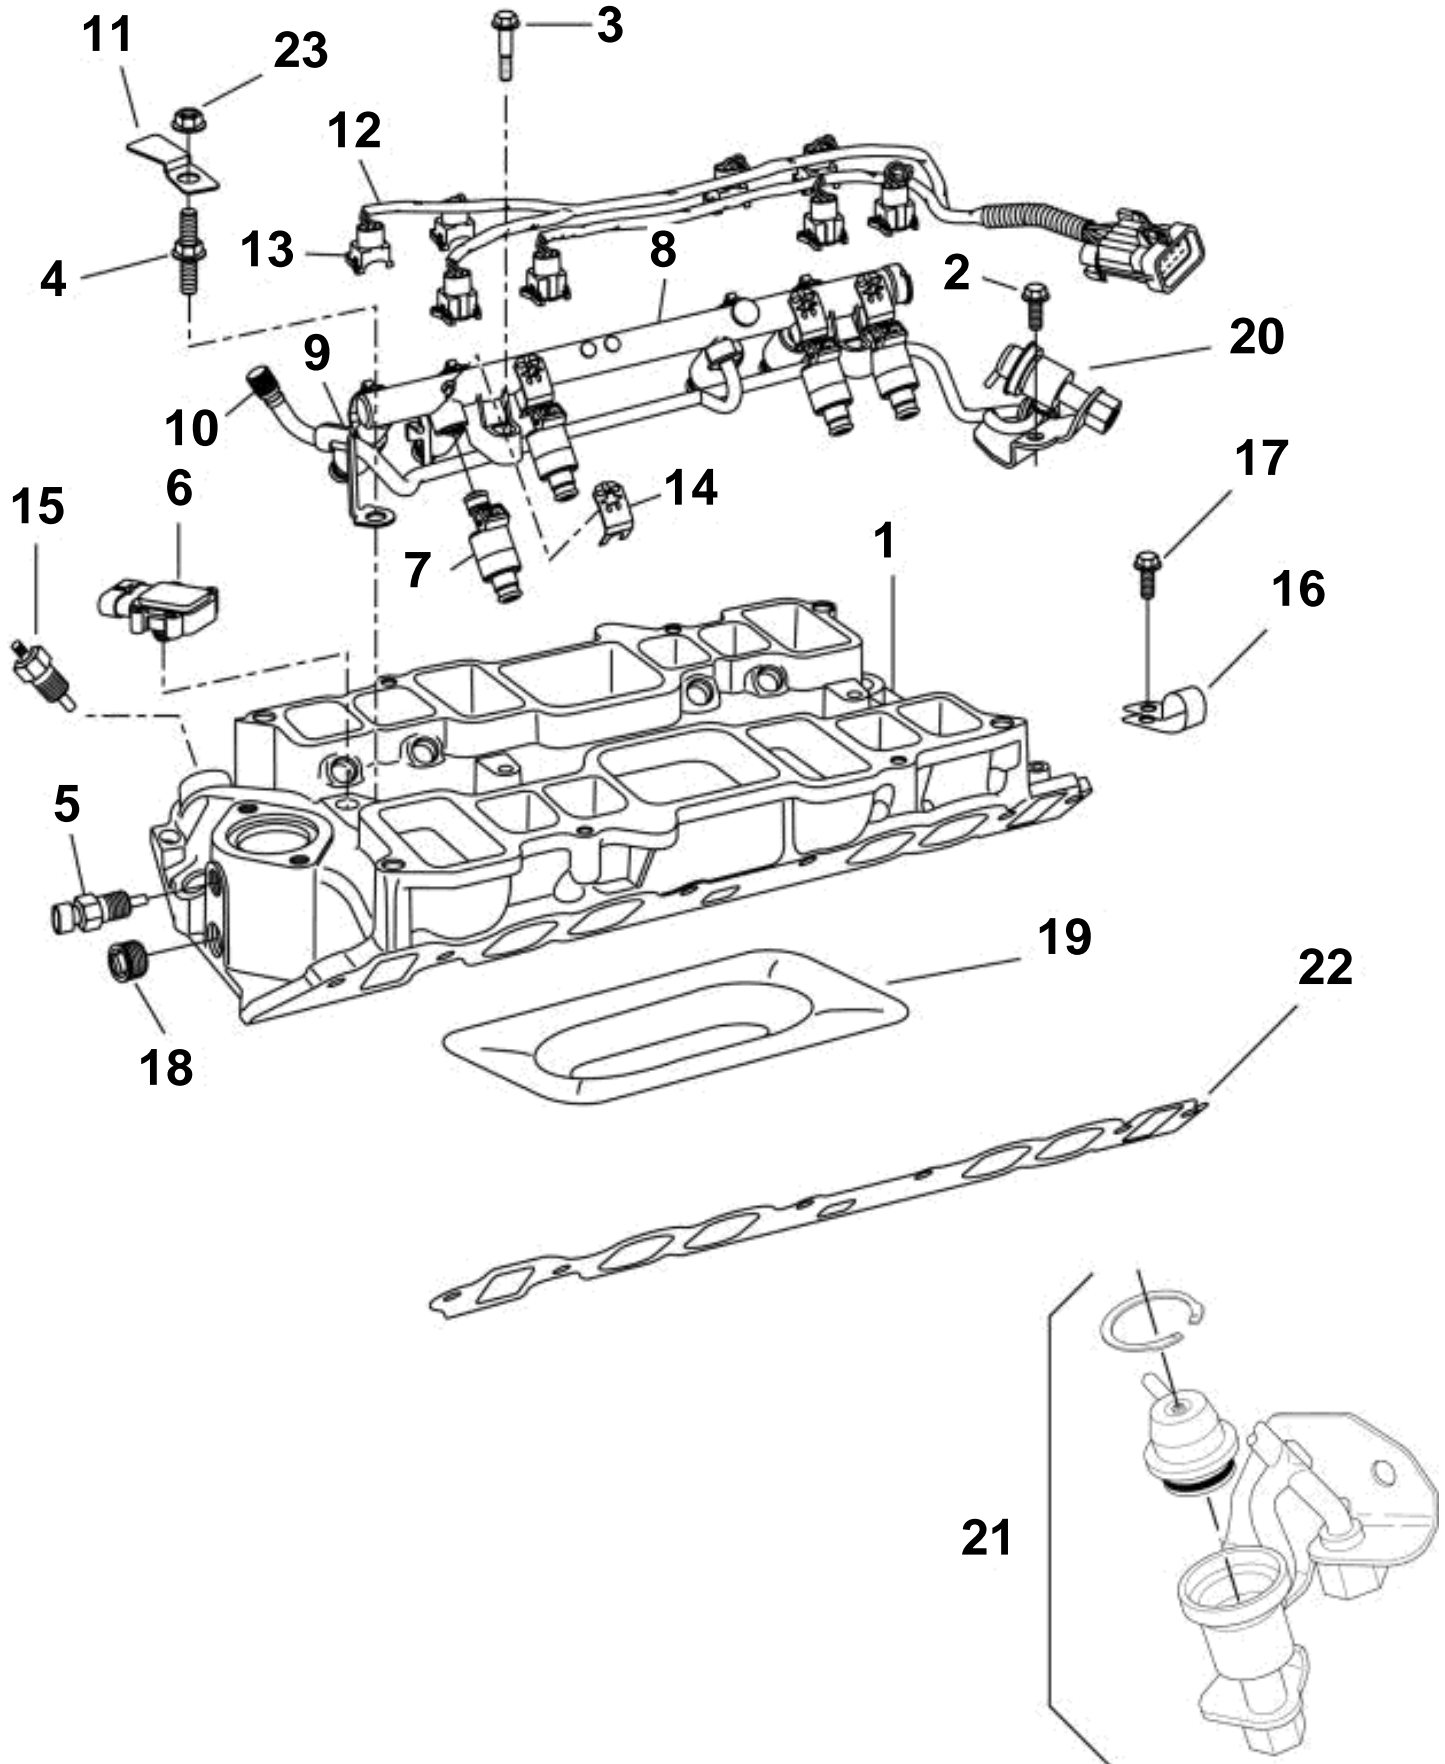

7.4GIPWTR

Upd: 2009-08-20

12601

7797468 - 25 - 11109

7.4GIPWTR

REF	PART NO.	QTY	DESCRIPTION	NOTES
1	3857684	1	Exhaust manifold, Lower	
2	3852595	2	Bolt, Fuel rail, rear	
3		2	Bolt, Fuel rail, middle	
4		1	Stud, Fuel rail, front	
5	3850397	1	Switch	
6	3857479	1	Sensor	
7	3857700	8	Injector	
	3855192	X	· O-ring, Fuel injectors	Pack of 12 o-rings, 6 seals; not shown
8	3857692	1	Fuel pipe	
9	3857698	1	· Valve	
10	3853616	1	· · Protective cap	
11	3857682	1	Retainer, MAP sensor	
12	3858053	1	Cable kit, Fuel injectors	
13		X	· Retainer, Fuel injectors	
14	3858052	1	Clip, Fuel injectors	Pack of 8
15	3852029	1	Sensor	
	872068	1	Temperature sensor	Dual station
16	3852434	2	Clamp, Engine cable to intake	
17	3853419	1	Screw, Engine cable clamp to intake	
18	3850999	1	Plug, Intake by-pass hole	
19		1	Shield, Oil splash	
20	3857703	1	Fuel press regulator	
21	3857699	X	· O-ring, Fuel pressure regulator	
22	3857680	1	Intake gasket kit, Lower intake to block	
23	3857683	1	Nut, MAP sensor retainer	
	3855983	12	Flange screw, Lower intake to block	Not shown