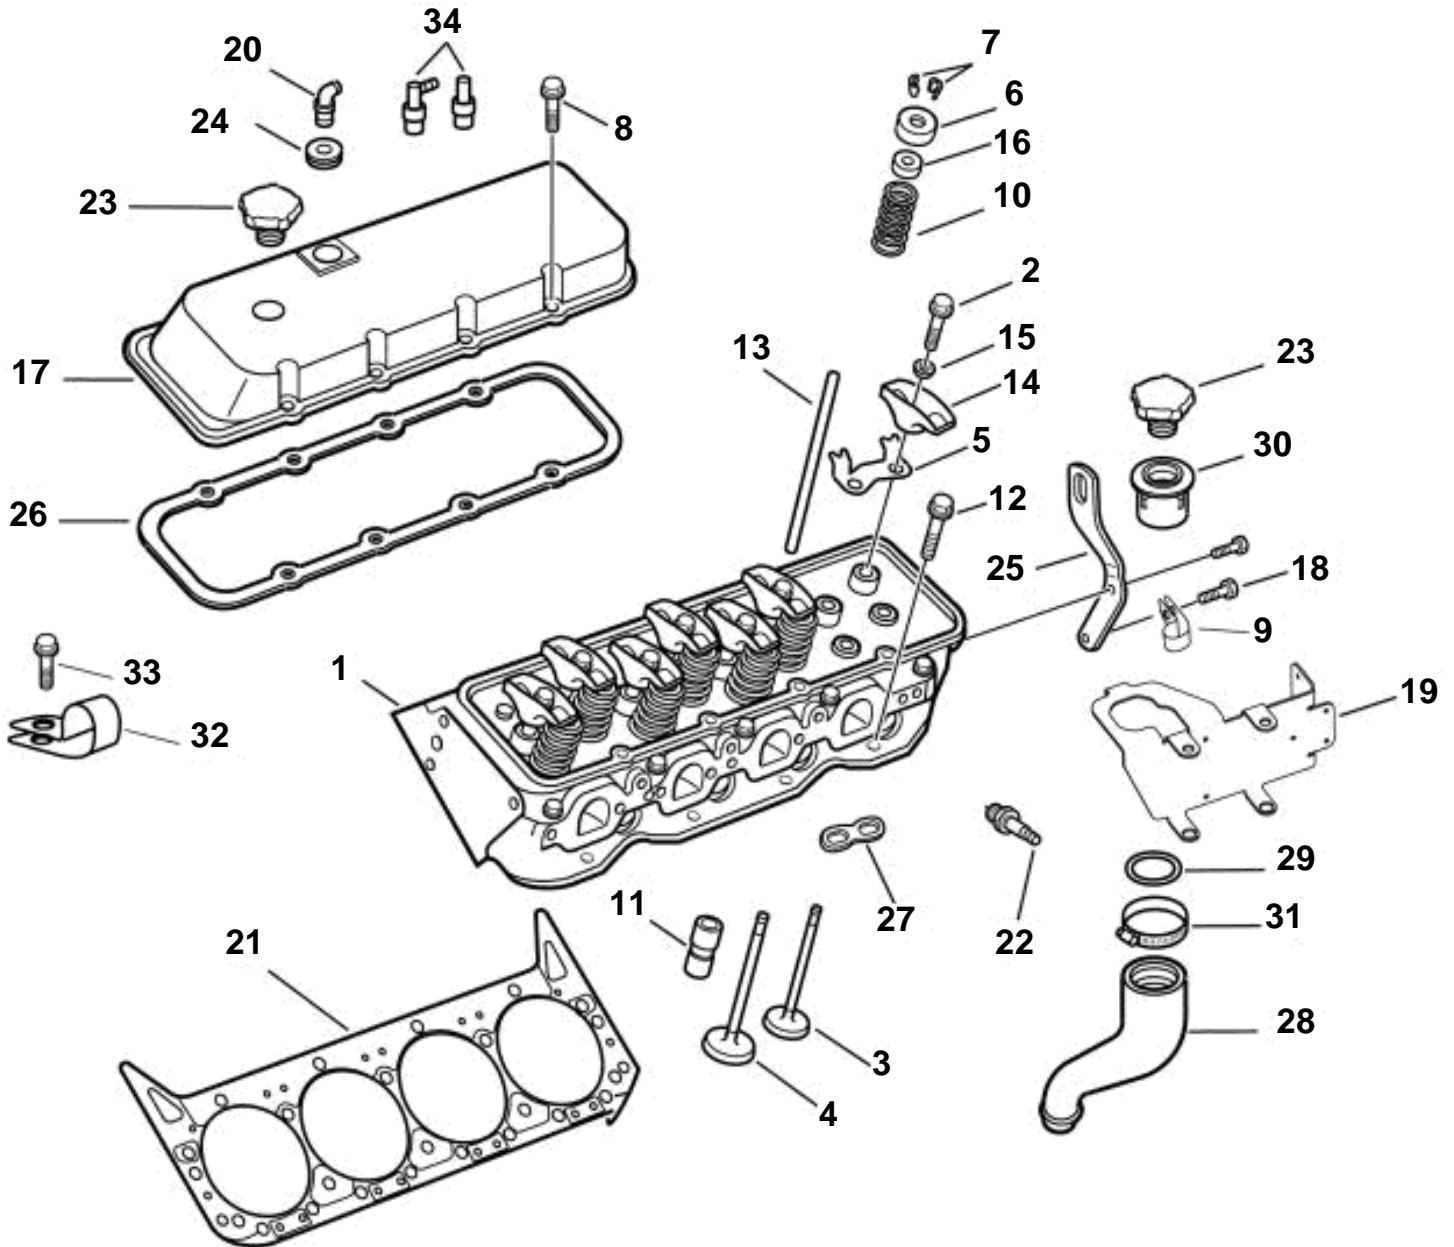

7.4GIPBYCCE, 7.4GIPBYDCE

## 7.4GIPBYCCE, 7.4GIPBYDCE

REF	PART NO.	QTY	DESCRIPTION	NOTES
1		2	Cylinder head	
2	3853504	16	Screw, Rocker arm	
3	3853485	8	Inlet valve, Standard	
4		8	Exhaust valve, Standard	
	3853489	1	Exhaust valve, 0.015 in. OS	
	3853490	1	Exhaust valve, 0.030 in. OS	
5	3853516	8	Guide, Push rod	
6	3857681	16	Cap, Valve spring	
	3855988	16	Rotator, Valve	
7	3853351	32	Valve cotter, Valve stem	
8	3853503	14	Screw, Valve cover	
9	3852837	1	Clamp, Steering hose	
10	3855992	16	Valve spring	
11	3855987	16	Tappet	
12	3854766	24	Flange screw, Cylinder head	Short
	3854767	8	Lock screw, Cylinder head	Long
13	3856019	8	Push rod, Intake	
	3856018	8	Push rod, Exhaust	
14	3855980	16	Rocker arm	
15	3855978	16	· Ball, Rocker arm	
16	3853521	16	Valve stem seal, Valve stem	
17	3856028	2	Valve cover	
18	3853154	2	Screw, Lift bracket	
19	3856949	1	Bracket, Oil fill, ECU	
20	3852104	1	Elbow	
21	3853511	2	Cyl.head.gasket, Cylinder head	
22	3851857	8	Spark plug kit	
23	3857681	2	Cap, Oil fill	
24	3853562	2	Grommet, Valve cover	
25	3854377	2	Bracket	
26	3853513	2	Gasket, Valve cover	
27	3856000	8	Guide	
28	3857208	1	Hose, Oil fill	
29	3854885	1	O-ring, Oil fill neck	
30	3857209	1	Filler neck, Oil fill	
31	3854978	1	Clamp, Oil fill neck	
32		1	Clamp, Engine cable	
33	3853389	1	Screw, Engine cable clamp	
34	3857480	1	Valve	