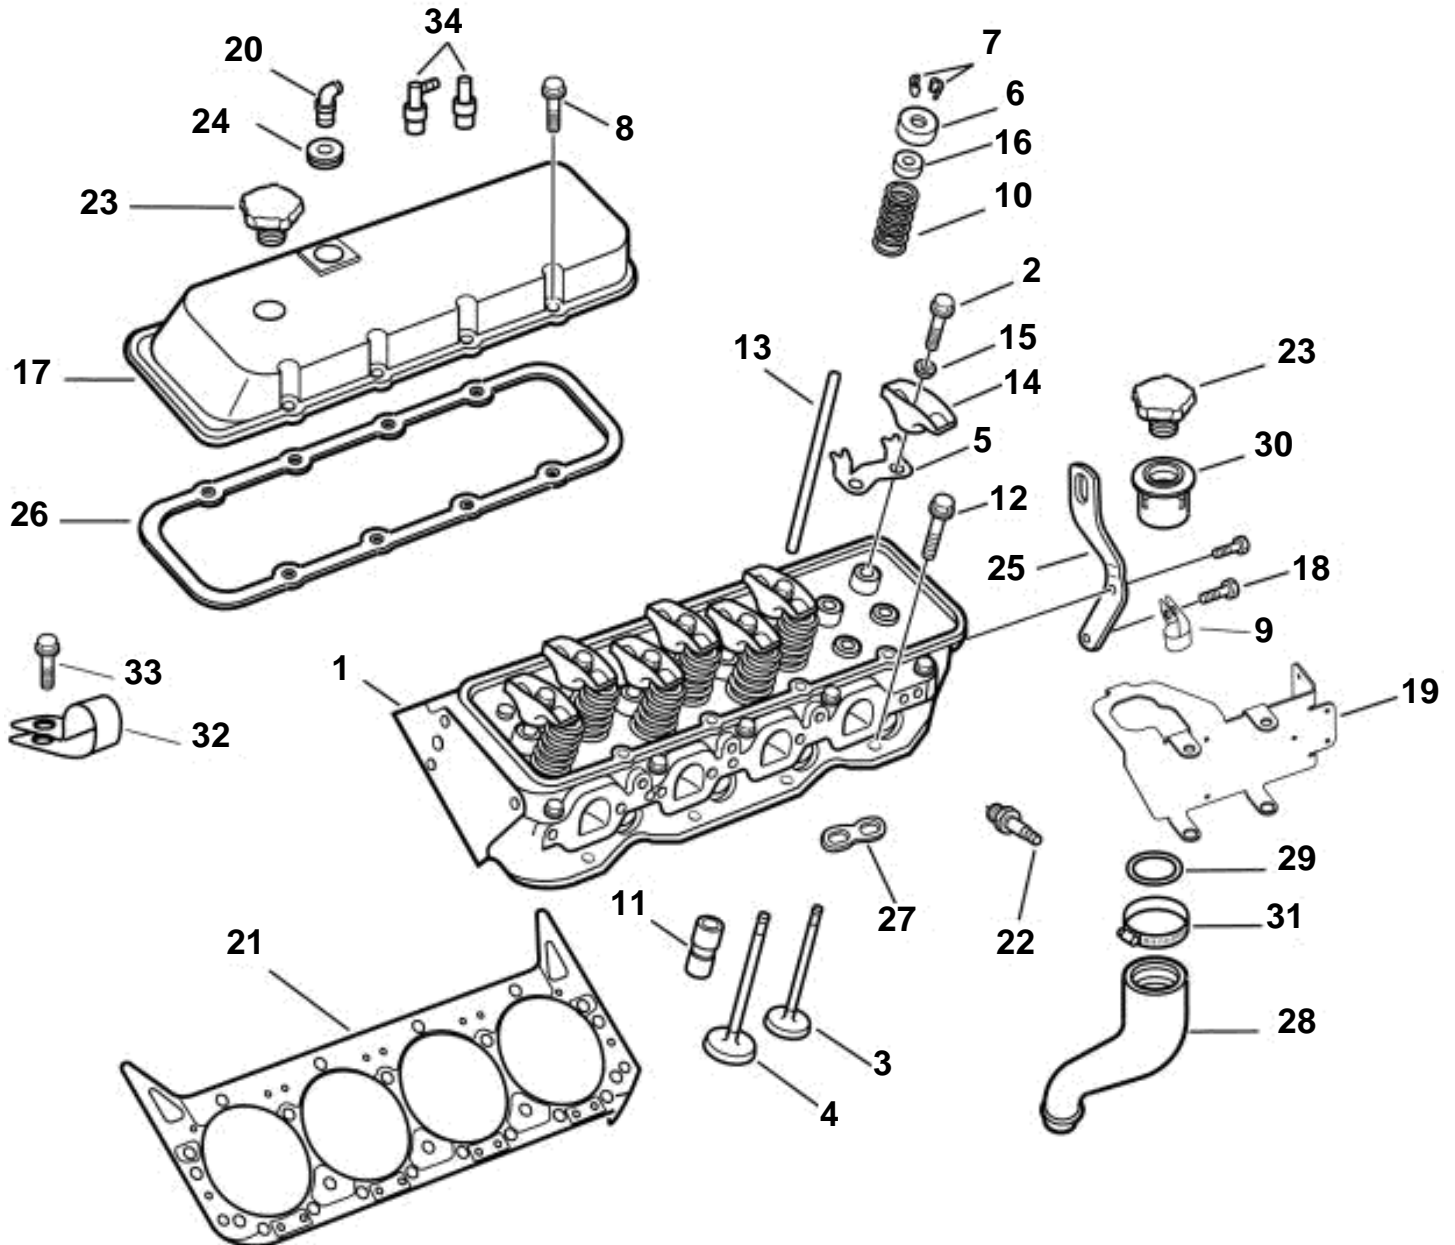

7.4GSIPBYCCE, 8.2GSIPBYCCE, DPX385XBYDCE, DPX415XBYDCE

7.4GSIPBYCCE, 8.2GSIPBYCCE, DPX385XBYDCE, DPX415XBYDCE

REF	PART NO.	QTY	DESCRIPTION	NOTES
1	3855053	2	Cylinder head	
2	3853504	16	Screw, Rocker arm	
3	3853349	8	Inlet valve, Standard	
		1	Valve, 0.015 in. OS	
	3853417	1	Valve, 0.030 in. OS	
4	3853350	8	Exhaust valve, Standard	
		1	Exhaust valve, 0.015 in. OS	
		1	Exhaust valve, 0.030 in. OS	
5	3853516	8	Guide, Push rod	
6	3855054	16	Valve cap, Valve spring	
7	3853351	32	Valve cotter, Valve stem	
8	3853503	14	Screw, Valve cover	
9	3852837	1	Clamp, Steering hose	
10	3853543	16	Valve spring	
	3853352	16	Washer, Valve spring	
11	3856022	16	Tappet	
12	3854766	24	Flange screw, Cylinder head	Short
	3854767	8	Lock screw, Cylinder head	Long
13	3856019	8	Push rod, Intake	
	3856018	8	Push rod, Exhaust	
14	3856017	16	Rocker arm	
15	3855049	16	Valve stem seal, Valve stem	
16	3855978	16	Ball	
17	3856028	2	Valve cover	
18	3853154	2	Screw, Lift bracket	
19	3856949	1	Bracket, Oil fill, ECU	
20	3852104	1	Elbow	
21	3853511	2	Cyl.head.gasket, Cylinder head	7.4 Gi/GSi/DPX 385
	3853587	2	Cyl.head.gasket, Cylinder head	8.2 GSi/DPX 415
22	3851861	8	Spark plug kit	
23	3853505	2	Oil filler cap, Oil fill	
24	3853562	2	Grommet, Valve cover	
25	3854377	2	Bracket	
26	3853513	2	Gasket, Valve cover	
27	3856000	8	Guide	
28	3857208	1	Hose, Oil fill	
29	3854885	1	O-ring, Oil fill neck	
30	3857209	1	Filler neck, Oil fill	
31	3854978	1	Clamp, Oil fill neck	
32		1	Clamp, Engine cable	
33	3853389	1	Screw, Engine cable clamp	
34	3856215	1	Valve	