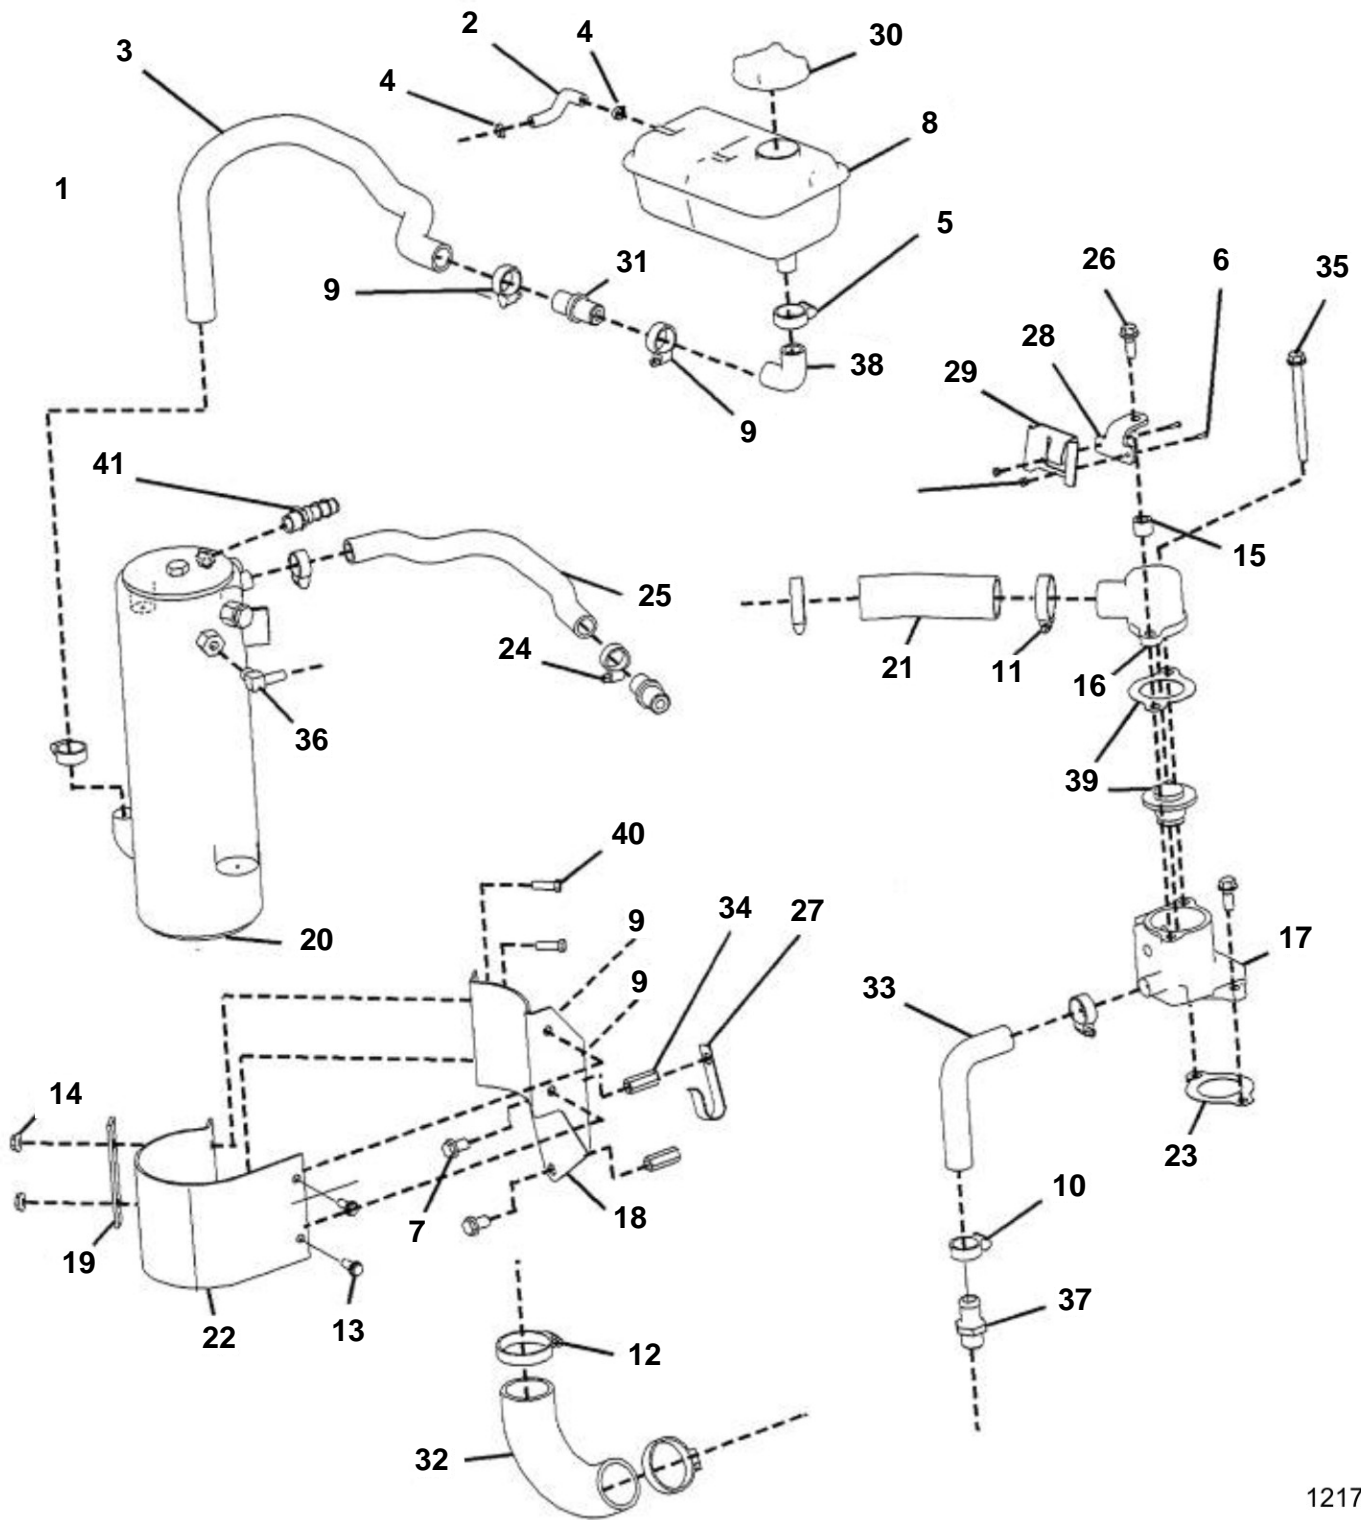

7.4GIPBYCCE, 7.4GIPBYDCE

12179

7.4GIPBYCCE, 7.4GIPBYDCE

REF	PART NO.	QTY	DESCRIPTION	NOTES
1		1	Kit, Fresh water cooling	7.4Gi
	940119	2	Nut, 6-40 UNF	
2	942700		Hose	
3	943369		Hose, Heat exchanger	
4	945652	6	Hose clamp	
5	3812303	1	· Clamp	
6	950004	2	Screw, 6-40x1/2	
7	955688		Screw	
8	861105	1	Expansion tank	
9	961666	3	Hose clamp	
10	961667	1	Hose clamp	
11	961670	2	Hose clamp	
12	961672	2	Hose clamp	
13	946173	4	· Flange screw	
14	948645	6	· Lock nut	
15	973528	1	Spacer	
16	3851383	1	Thermostat housing	
17	3851384	1	Thermostat housing	
18	3851394	1	Bracket	
19	3851396	1	Bar	
20	3851587	1	Heat exchanger	
21	3851593	1	Hose	
22	3851595	1	Brace	
23	3852111	2	Gasket	
24	3852602	2	Clamp	
25	3852746	1	Hose	
26	3853401	2	Screw	
27	3855719		Clamp	
28	3857406	1	Bracket	
29	3857422	1	Bracket	
30	1674083	1	Pressure cap	
31	3851413	2	Connection pipe	
32	3851591	1	Hose	
33	3851592	1	Hose	
34	3851962	2	Spacer	
35	3853391	1	Screw	
36	3853598	1	Elbow	
37	479974	1	Nipple	
38	857500	1	Hose	
39	875788	1	Thermostat kit	
40	945444	2	Flange screw, 8x25	
41	3851598	1	Fitting	