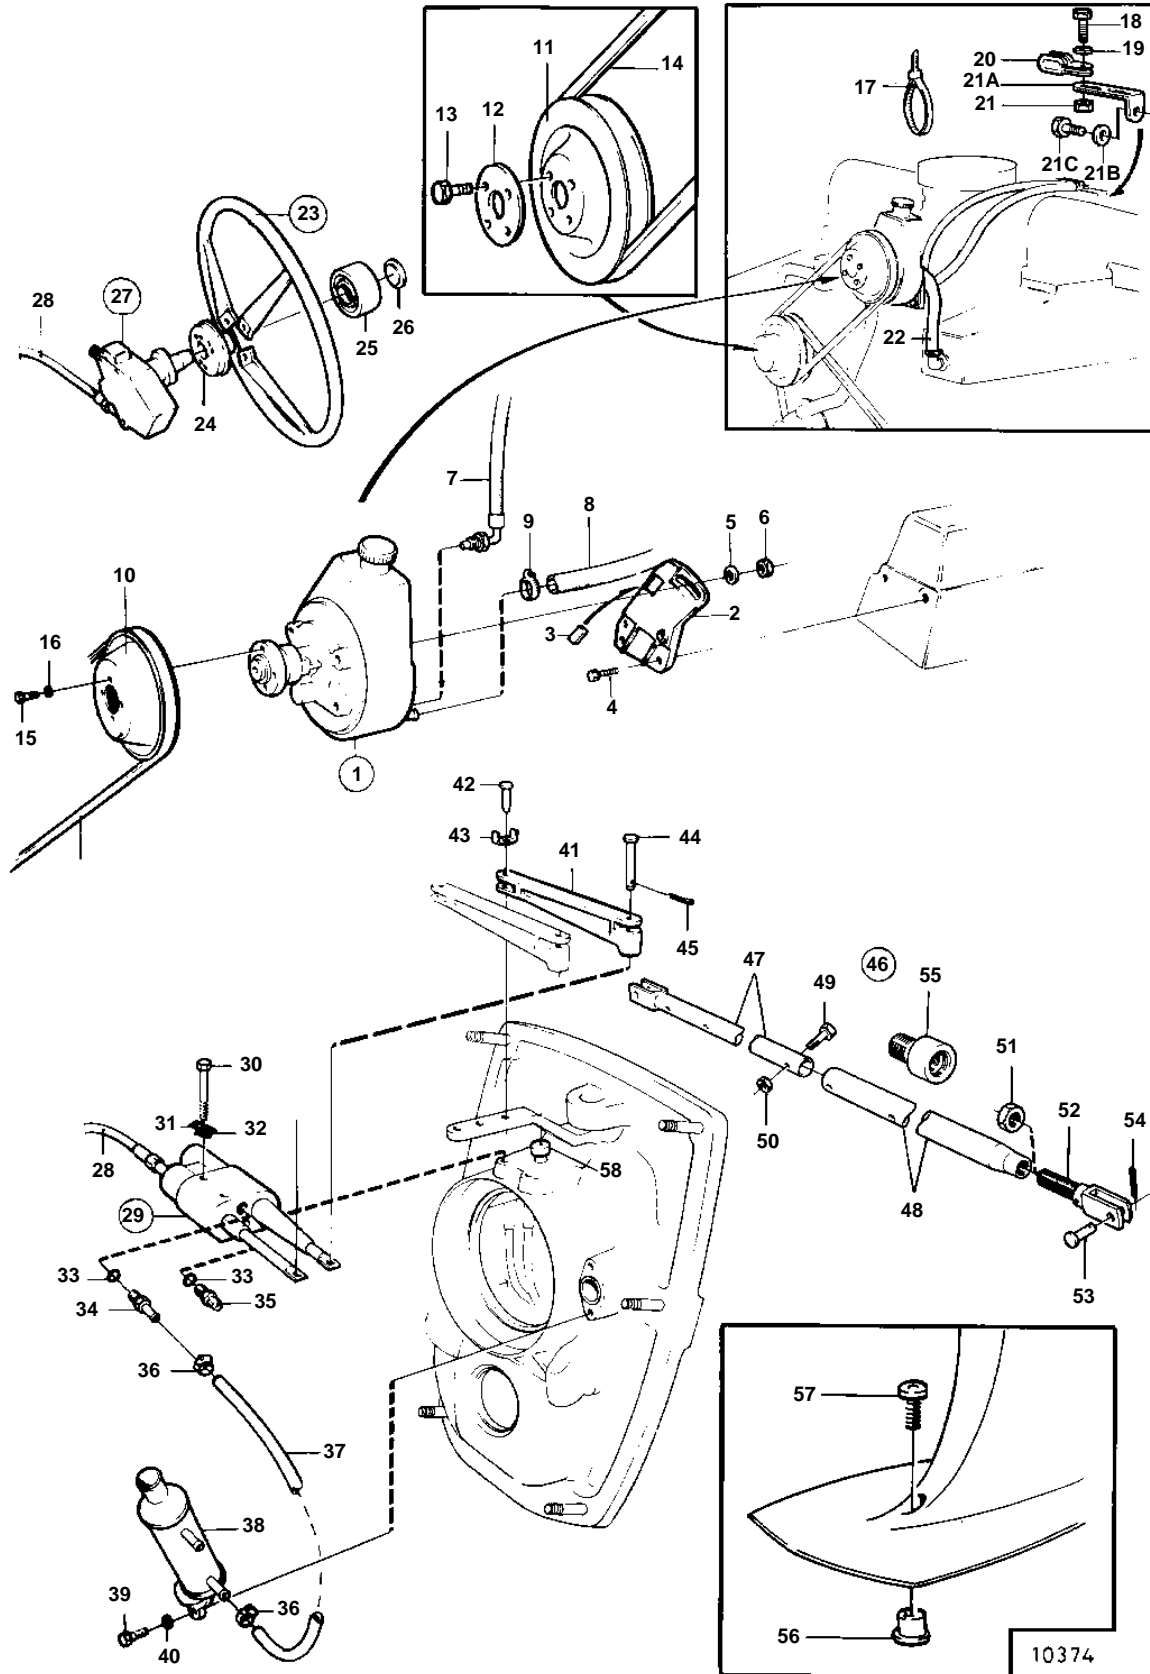

500A, 501A

500A, 501A

REF	PART NO.	QTY	DESCRIPTION	SEE SEC.	NOTES
1	855860	1	Power steering pump	19792	
2		1	Bracket		
3	855868	1	Support plate		
4	955535	1	Hexagon screw		L = 32 MM
	940162	2	Hexagon screw		L = 38 MM
5	464322	2	Spacer washer		SN 64963-
6	971089	2	Lock nut		(963107)
7	853454	1	Hose		
8	838311	X	Return hose		L = 1800 MM
9	961664	1	Hose clamp		
10	855353	1	Pulley		
11	1219961	1	V-belt pulley		
12	855894	1	Adapter		
13	955656	4	Hexagon screw		
14	967111	1	V-belt		L = 1025 MM SN 64997-
15	955293	4	Hexagon screw		
16	941907	4	Spring washer		
17	948210	X	Cable tie		
18	940100	1	Hexagon screw		
19	955893	1	Washer		
20	949386	1	Clamp		
21	955825	1	Hexagon nut		
21A	965552	1	Bracket		
21B	955894	1	Washer		
21C	955528	1	Hexagon screw		
22	952970	X	Hose		L = 500 MM
23	850936	1	Steering wheel		
24		1	· Steering wheel pad		
25		1	· Emblem		
26	853160	1	· Lock washer		
27		1	STEERING HEAD		
28	853185	X	Steering cable		L = 3000 MM
	850811	X	Steering cable		L = 3300 MM
					REPL BY 853186,853214
	853188	X	Steering cable		L = 3750 MM
	853189	X	Steering cable		L = 4000 MM
	853190	X	Steering cable		L = 4250 MM
	850815	X	Steering cable		L = 4500 MM
					REPL BY 853191,853214
	850816	X	Steering cable		L = 4800 MM
					REPL BY 853192,853214
	853193	X	Steering cable		L = 5000 MM
	853194	X	Steering cable		L = 5500 MM
	853195	X	Steering cable		L = 6000 MM
	828866	X	Steering cable		L = 6750 MM
	853287	X	Steering cable		L = 7900 MM
	853288	X	Steering cable		L = 8500 MM
29		1	Steering cylinder		
			· Repair kit		
30	968247	2	Hexagon screw		
31	853254	2	Striker plate		
32	941908	2	Spring washer		
33	958226	2	O-ring		
34	946152	1	Nipple		
35	957031	1	Nipple		
36	961664	3	Hose clamp		
37	838311	X	Return hose		L = 500 MM
38	838482	1	Oil cooler		
39	955515	2	Hexagon screw		
40	941906	2	Spring washer		
41		1	Link rod