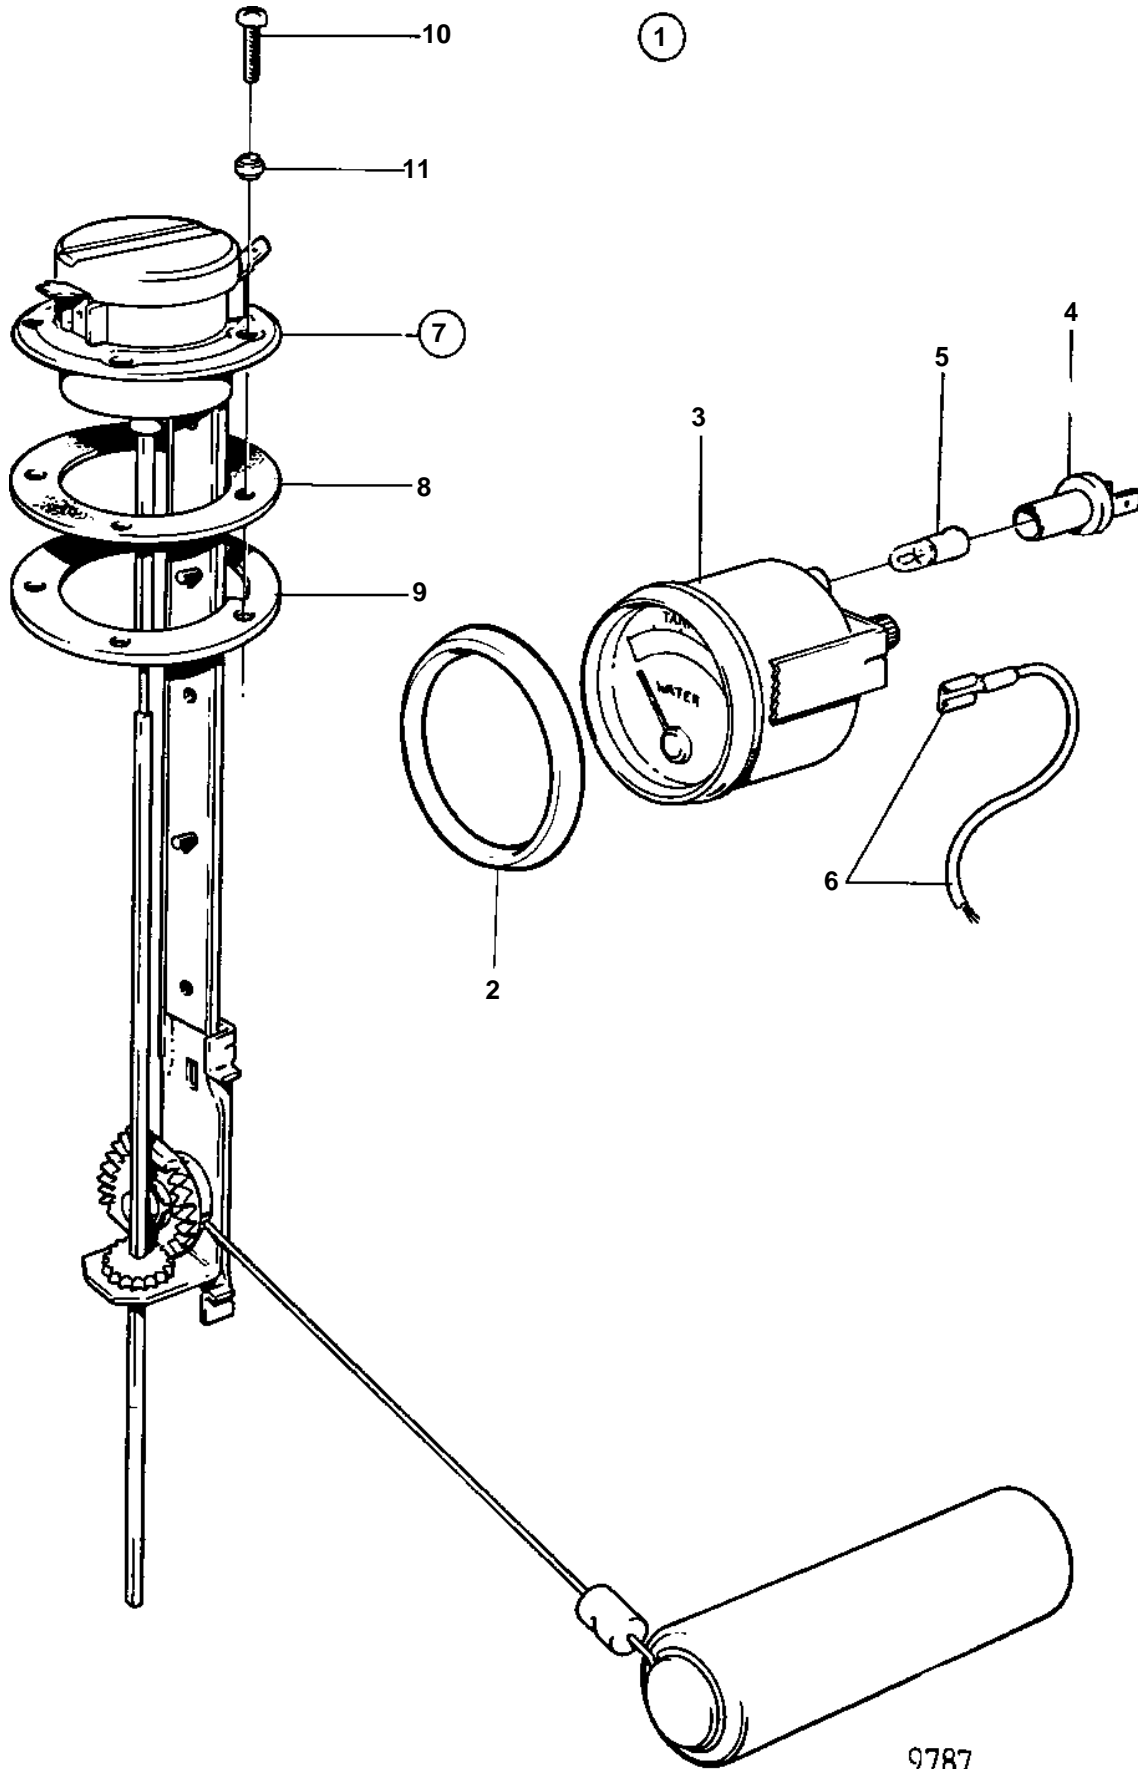

500A, 501A, 501A/MS4

500A, 501A, 501A/MS4

REF	PART NO.	QTY	DESCRIPTION	NOTES
1	828716	1	Water level gauge	GOLD COLOURED DECOR STRIPE., 12V REPL BY 858881
2	858643	1	· Front ring	(828542)
3	863942	1	· Water level gauge	(828635)
4	863945	2	· · Lamp socket	FOR INSTRUMENTS WITH PARTNO 828632,828635 SHOULD WHITE BULB 19923 AND BULB HOLDER 808175 BE INSTALLED.
5	863946	2	· · Bulb	FOR INSTRUMENTS WITH PARTNO 828632,828635 SHOULD WHITE BULB 19923 AND BULB HOLDER 808175 BE INSTALLED., RED
6		X	· CABLES AND TERMINALS	SEE GROUP 3
7	834389	1	· Sensor	
8	89865	1	· · Gasket	
9	834480	1	· · Flange	
10	956078	4	· · Cross recessed screw	L = 16 MM
	956081	1	· · Cross recessed screw	L = 25 MM
11	834481	5	· · Gasket	