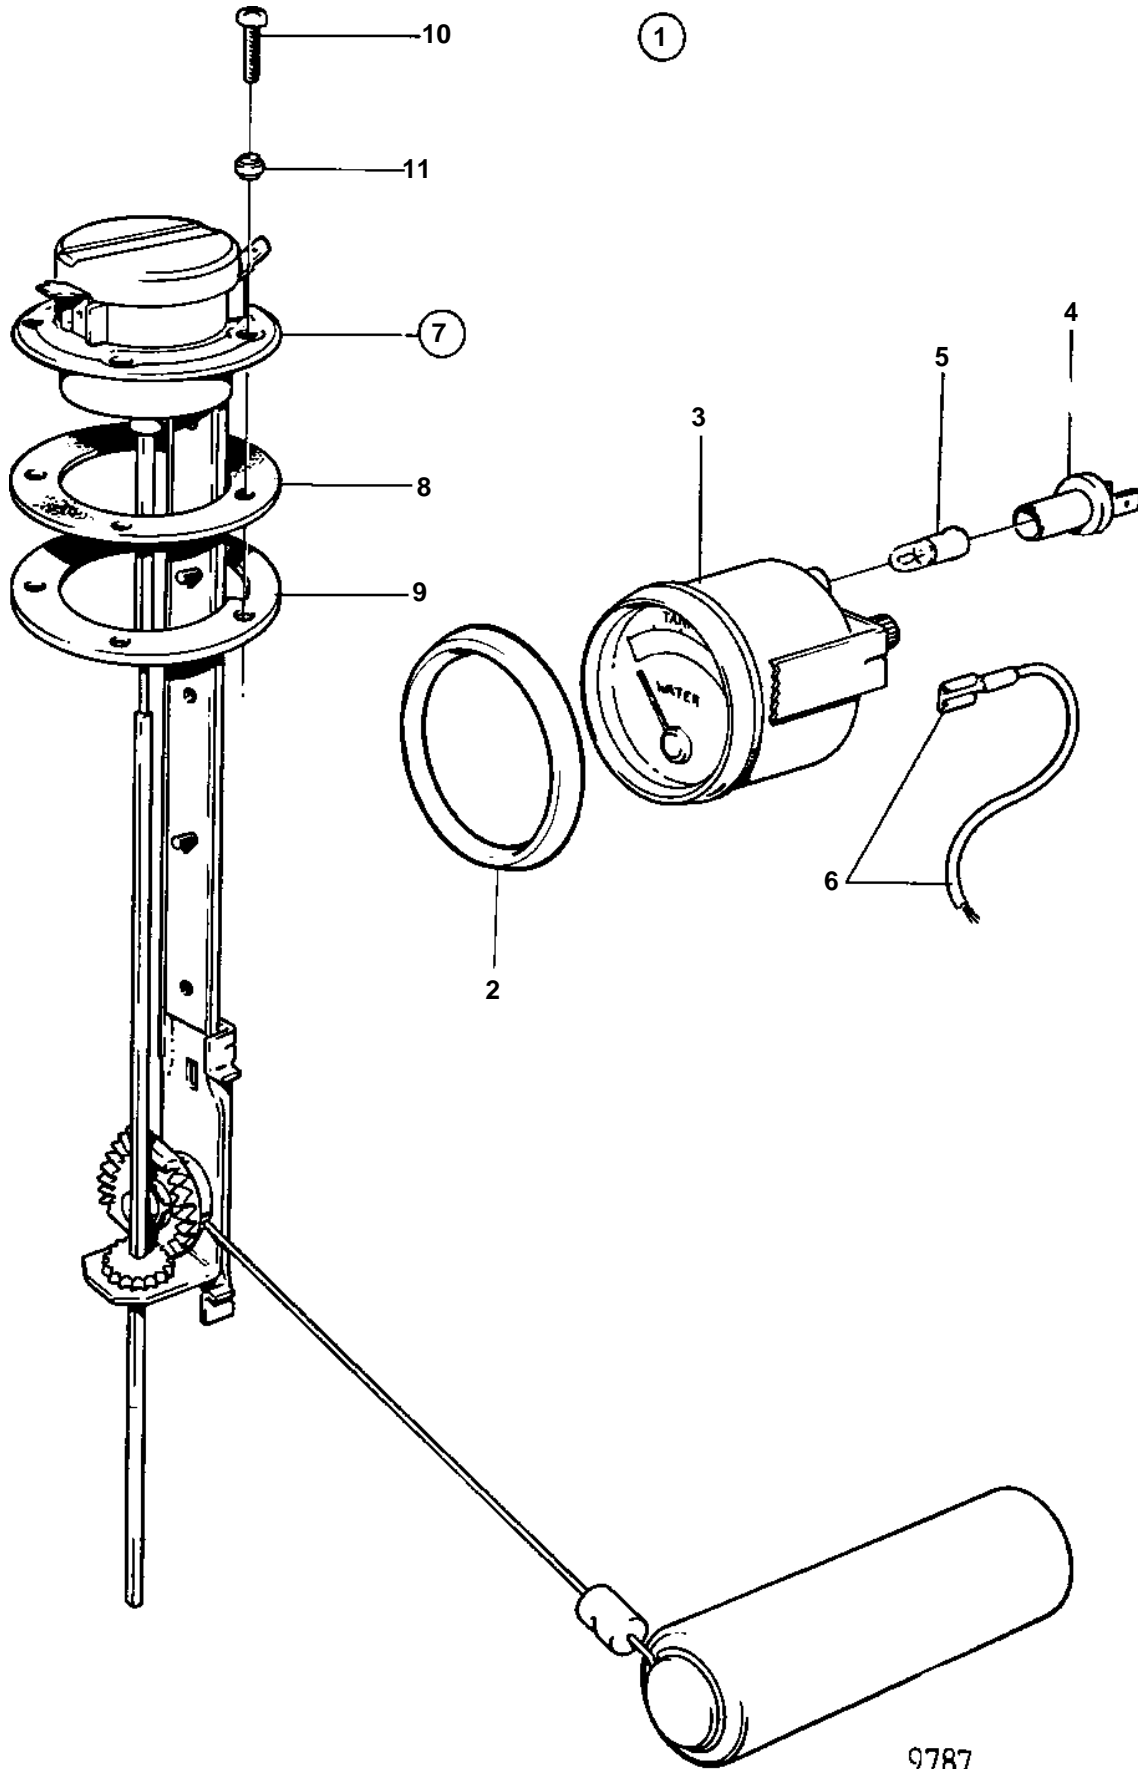

500A, 501A, 501A/MS4

500A, 501A, 501A/MS4

REF	PART NO.	QTY	DESCRIPTION	NOTES
1	1140462	1	Water level gauge ki	
2	858643	1	• Front ring	
3	863942	1	• Water level gauge	(828635)
4	863945	2	• • Lamp socket	FOR INSTRUMENTS WITH PARTNO 828632,828635 SHOULD WHITE BULB 19923 AND BULB HOLDER 808175 BE INSTALLED.
5	863946	2	• • Bulb	FOR INSTRUMENTS WITH PARTNO 828632,828635 SHOULD WHITE BULB 19923 AND BULB HOLDER 808175 BE INSTALLED., RED
6		X	• CABLES AND TERMINALS	SEE GROUP 3
7	834389	1	• Sensor	
8	89865	1	• • Gasket	
9	834480	1	• • Flange	
10	956078	4	• • Cross recessed screw	L = 16 MM
	956081	1	• • Cross recessed screw	L = 25 MM
11	834481	5	• • Gasket	