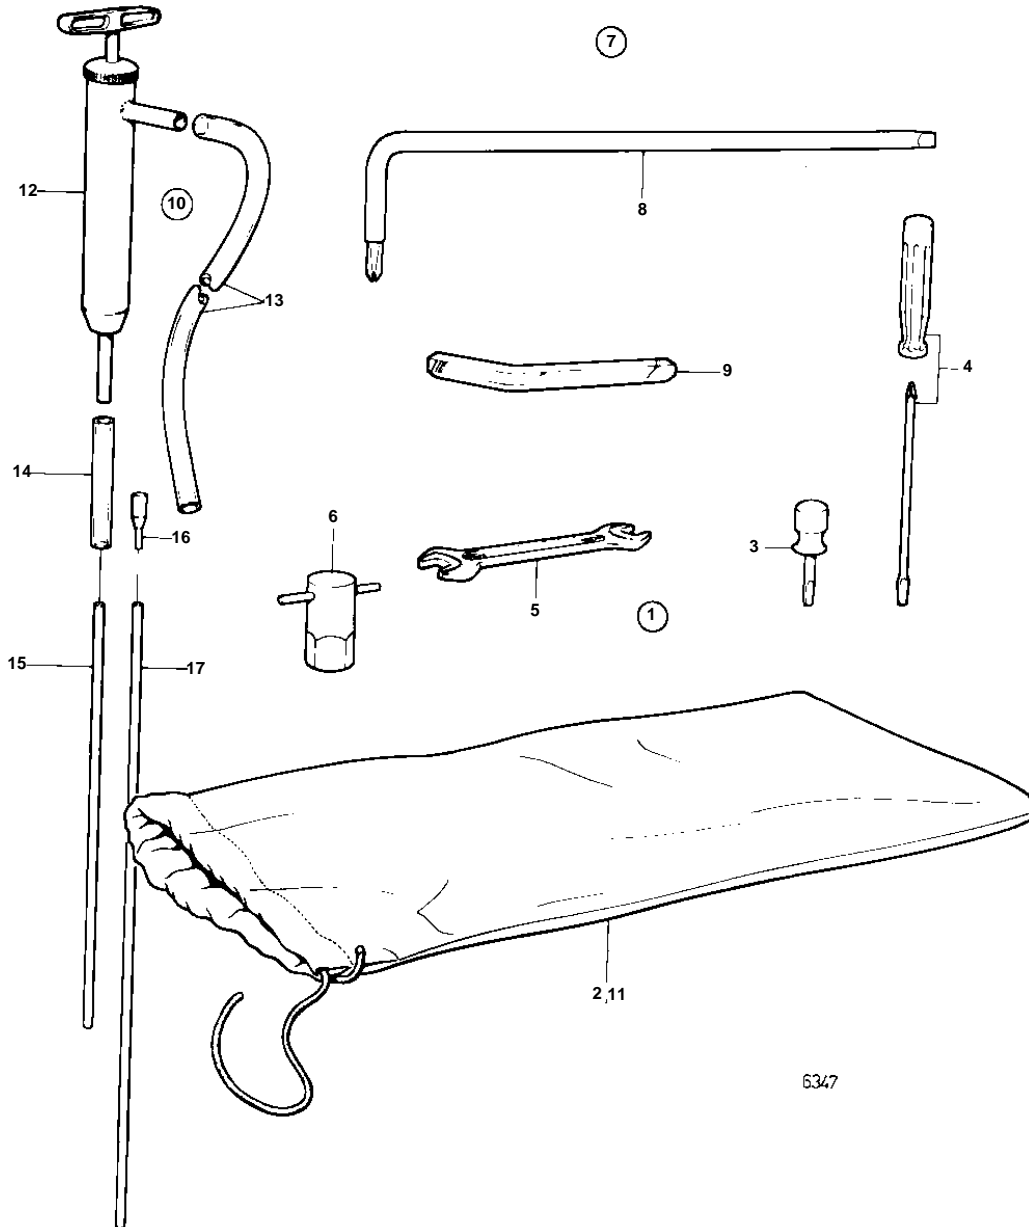

500A, 501A, 501A/MS4

6347

500A, 501A, 501A/MS4

REF	PART NO.	QTY	DESCRIPTION	NOTES
1		1	Tool kit	
2	844642	1	• Tool bag	(809863)
3		1	• Screwdriver	
4		1	• Combination screwdri	
5		1	• Open-end wrench	13-16MM
		1	• Open-end wrench	1/2-11/16MM
		1	• Open-end wrench	19-22MM
6	884953	1	Spark plug spanner	
7	841045	1	Tool kit	DRIVE UNIT
8		1	• Screwdriver	
9	914675	1	• Allen wrench	1/4"
	914677	1	• Allen wrench	3/8"
10	875117	1	Oil bilge pump	
11	844642	1	• Tool bag	
12		1	• OIL BILGE PUMP	
13	806282	1	• Plastic hose	L = 1000 MM
14		1	• PLASTIC HOSE	L = 100 MM
15	841527	1	• Plastic pipe	L = 700 MM
16		1	• Rubber hose	
17	835964	1	• Tube	L = 711 MM