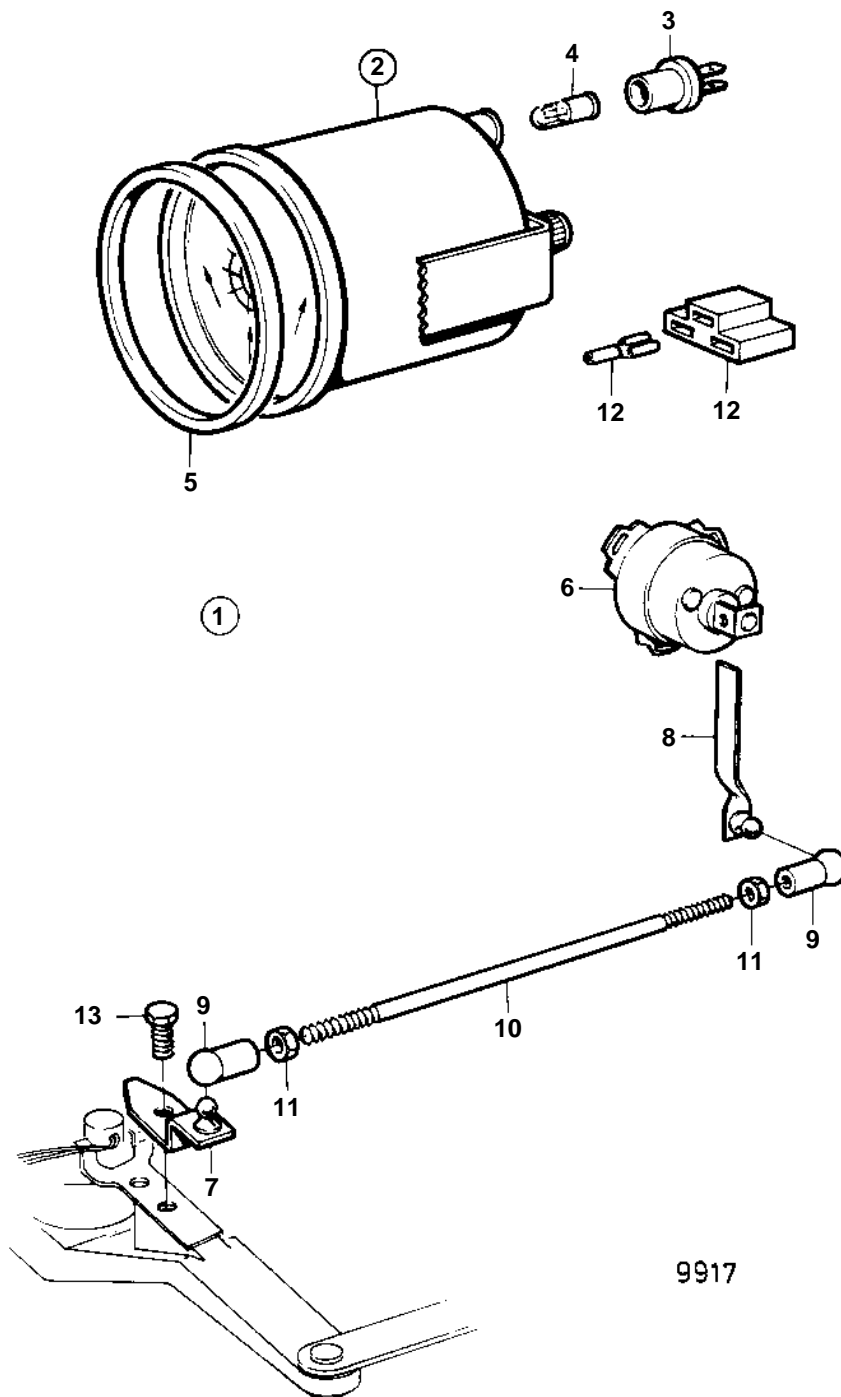

500A, 501A, 501A/MS4

9917

500A, 501A, 501A/MS4

REF	PART NO.	QTY	DESCRIPTION	NOTES
1	858886	1	Rudder indicator kit	REPL BY 1140463
2	828698	1	· Rudder indicator	REPL BY 863944
	863944	1	· Rudder indicator	
3	863945	1	· · Lamp socket	FOR RUDDER INDICATOR INSTRUMENTS WITH PART NO 828698 SHOULD WHITE BULB 19923 AND BULB HOLDER 808175 BE INSTALLED
4	863946	1	· · Bulb	FOR RUDDER INDICATOR INSTRUMENTS WITH PART NO 828698 SHOULD WHITE BULB 19923 AND BULB HOLDER 808175 BE INSTALLED, RED
5	858643	1	· Front ring	
6	837772	1	· Position sensor	
7	853176	1	· Bracket	
8	853177	1	· Intermediate lever	
9	946704	1	· Ball socket	LEFT HAND THREADS.
	946703	1	· Ball socket	RIGHT HAND THREADS.
10	943549	1	· Control rod	
11	942836	1	· Hexagon nut	LEFT HAND THREADS.
	955780	1	· Hexagon nut	RIGHT HAND THREADS.
12		X	· CABLES AND TERMINALS	
13	940199	1	Hexagon screw	