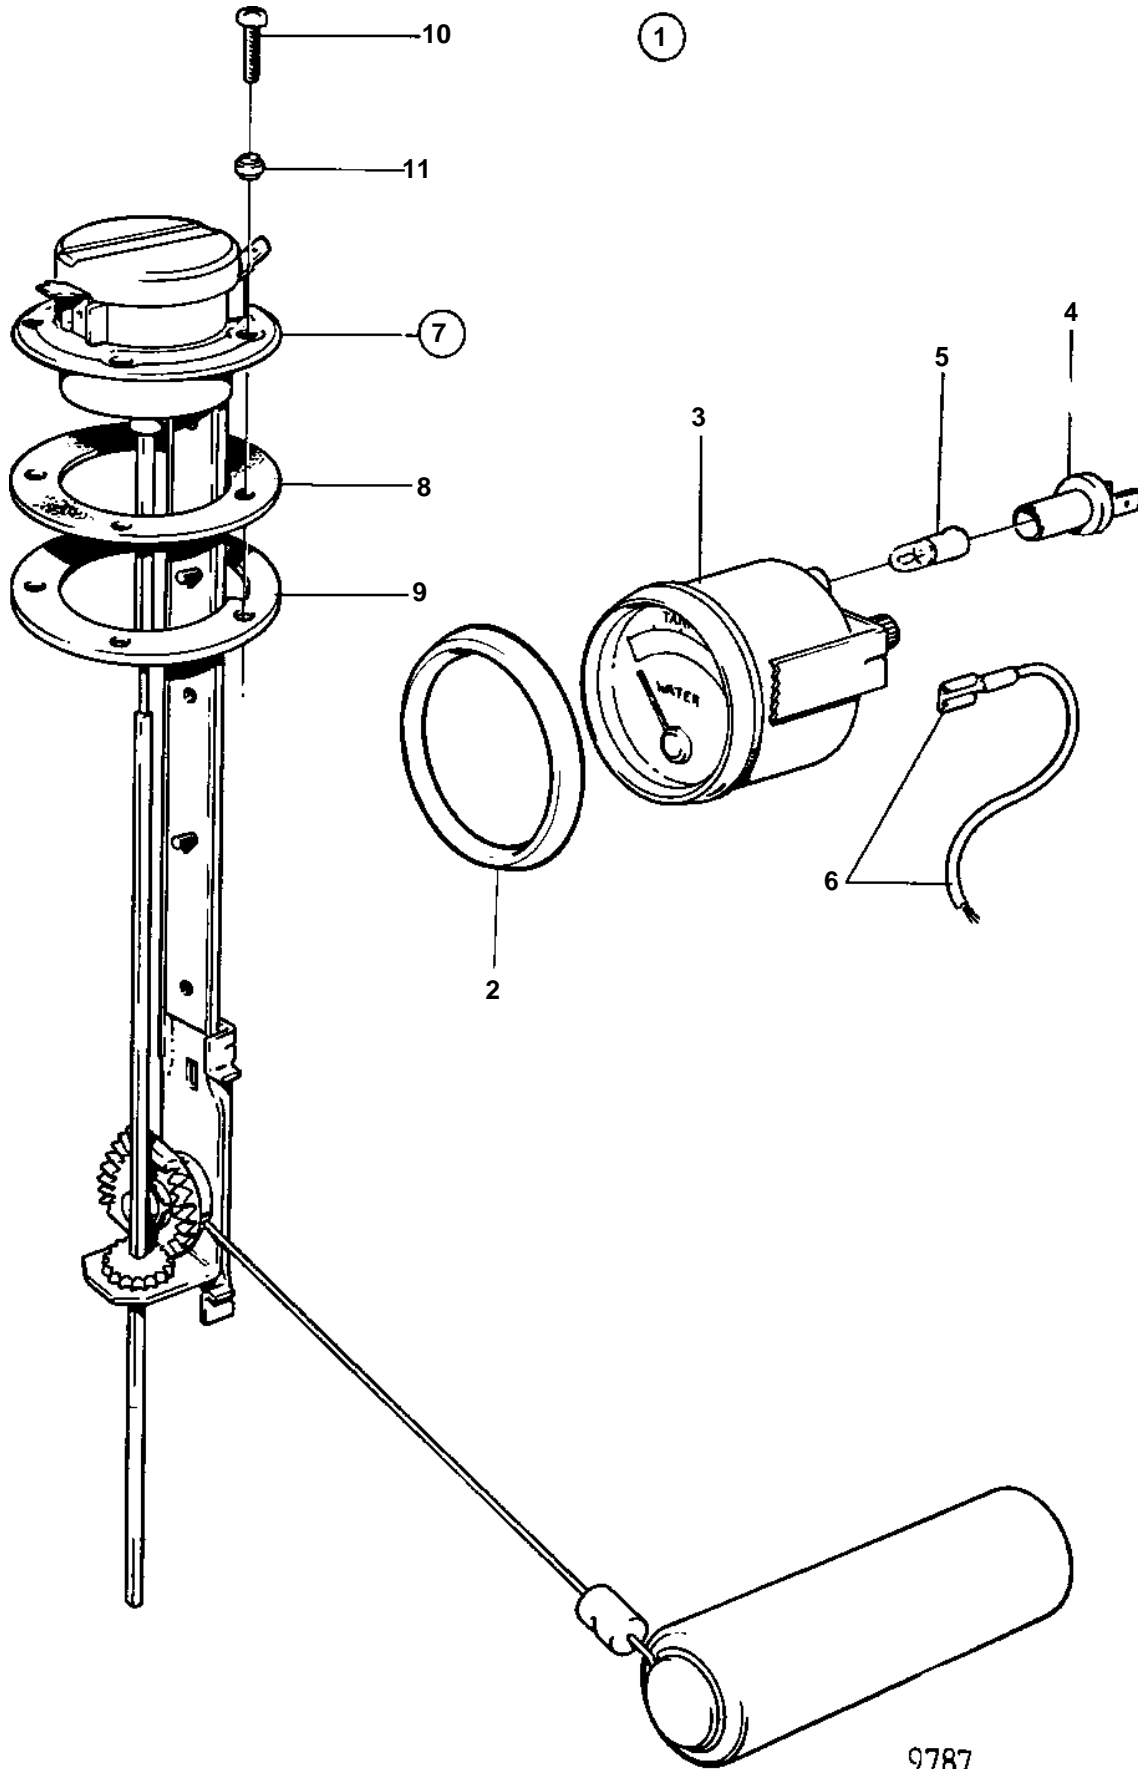

500A, 501A, 501A/MS4

500A, 501A, 501A/MS4

REF	PART NO.	QTY	DESCRIPTION	NOTES
1	858879	1	Tank gauge kit	WHITE COLOURED DECOR STRIPE., 12V REPL BY 1140461
2	858643	1	• Front ring	
3	863940	1	• Fuel gauge	(828632)
4	863945	2	• • Lamp socket	FOR INSTRUMENTS WITH PARTNO 828632,828635 SHOULD WHITE BULB 19923 AND BULB HOLDER 808175 BE INSTALLED.
5	863946	2	• • Bulb	FOR INSTRUMENTS WITH PARTNO 828632,828635 SHOULD WHITE BULB 19923 AND BULB HOLDER 808175 BE INSTALLED., RED
6		X	• CABLES AND TERMINALS	SEE GROUP 3
7	837999	1	• Sensor	
8	89865	1	• • Gasket	
9	834480	1	• • Flange	
10	956078	4	• • Cross recessed screw	L = 16 MM
	956081	1	• • Cross recessed screw	L = 25 MM
11	834481	5	• • Gasket	