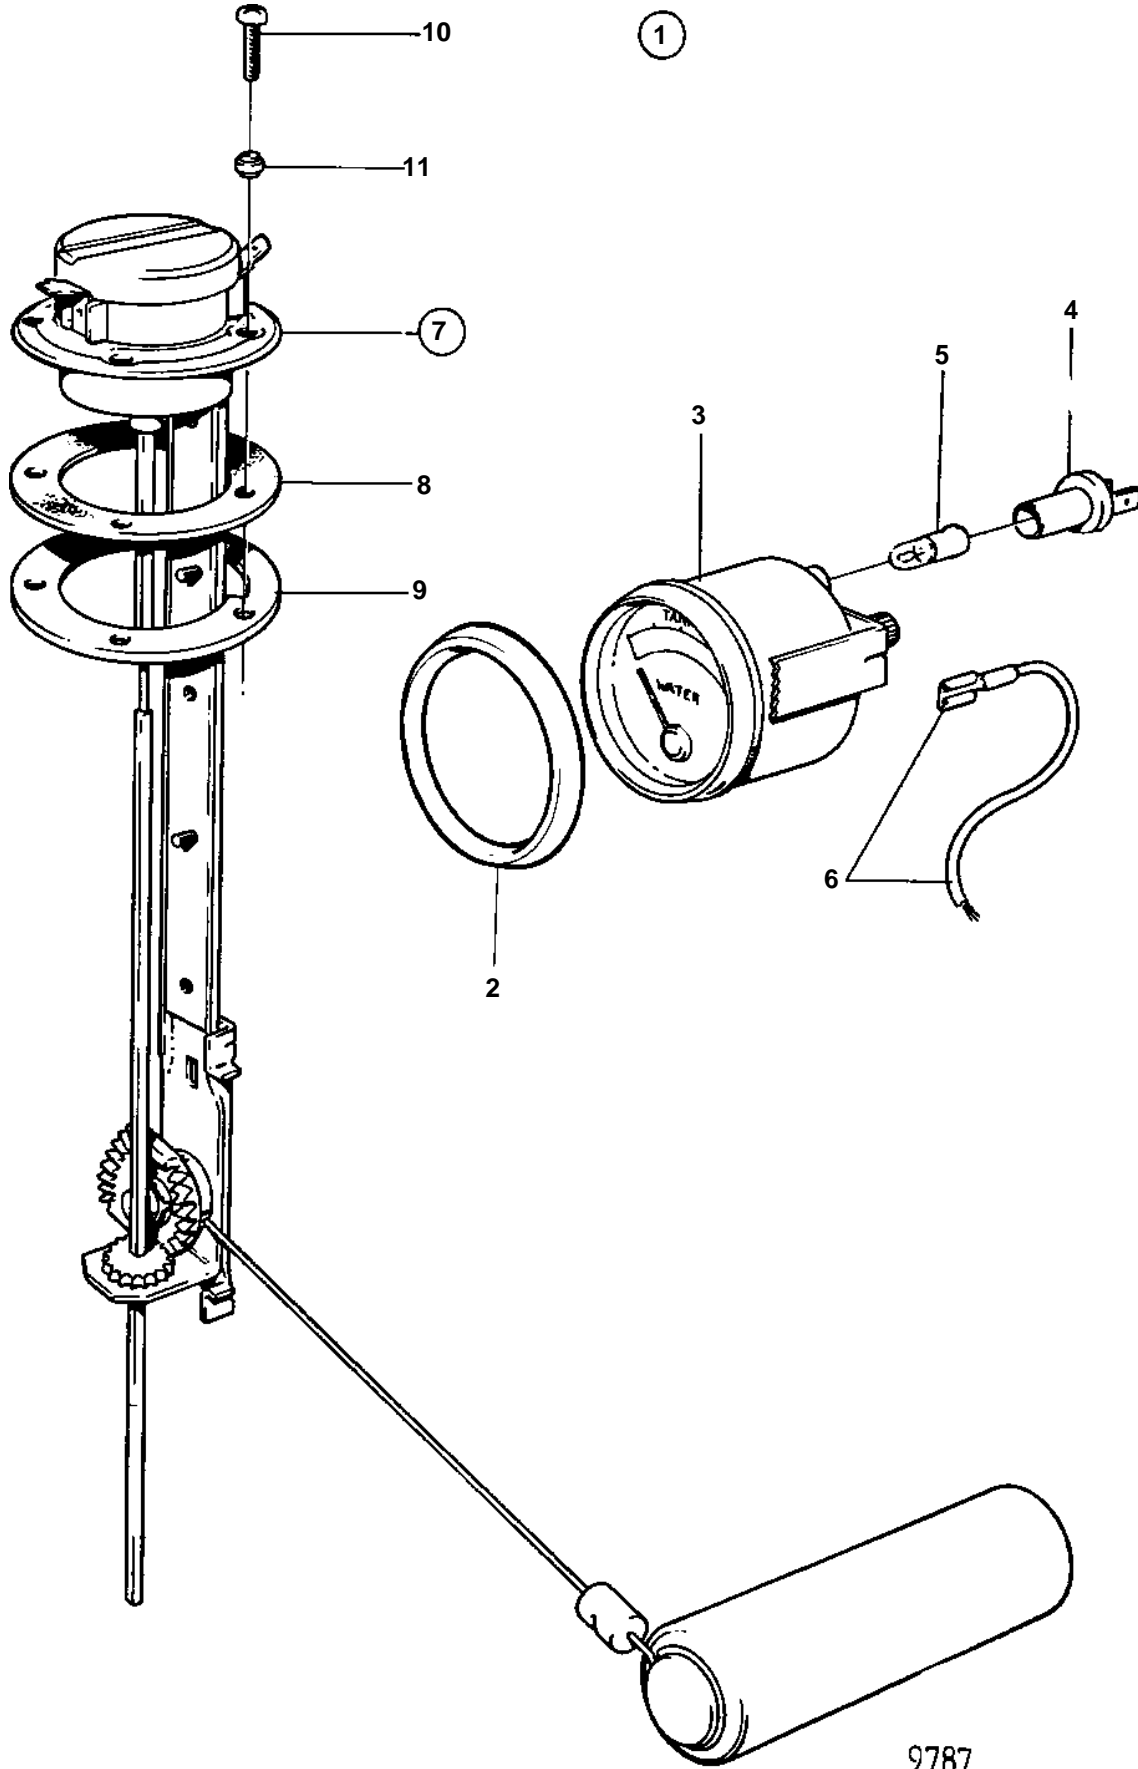

500A, 501A, 501A/MS4

500A, 501A, 501A/MS4

REF	PART NO.	QTY	DESCRIPTION	NOTES
1	828714	1	Fuel gauge kit	GOLD COLOURED DECOR STRIPE., 12V REPL BY 858879
2	858643	1	· Front ring	(828542)
3	863940	1	· Fuel gauge	(828632)
4	863945	2	· · Lamp socket	FOR INSTRUMENTS WITH PARTNO 828632,828635 SHOULD WHITE BULB 19923 AND BULB HOLDER 808175 BE INSTALLED.
5	863946	2	· · Bulb	FOR INSTRUMENTS WITH PARTNO 828632,828635 SHOULD WHITE BULB 19923 AND BULB HOLDER 808175 BE INSTALLED., RED
6		X	· CABLES AND TERMINALS	SEE GROUP 3
7	837999	1	· Sensor	
8	89865	1	· · Gasket	
9	834480	1	· · Flange	
10	956078	4	· · Cross recessed screw	L = 16 MM
	956081	1	· · Cross recessed screw	L = 25 MM
11	834481	5	· · Gasket	