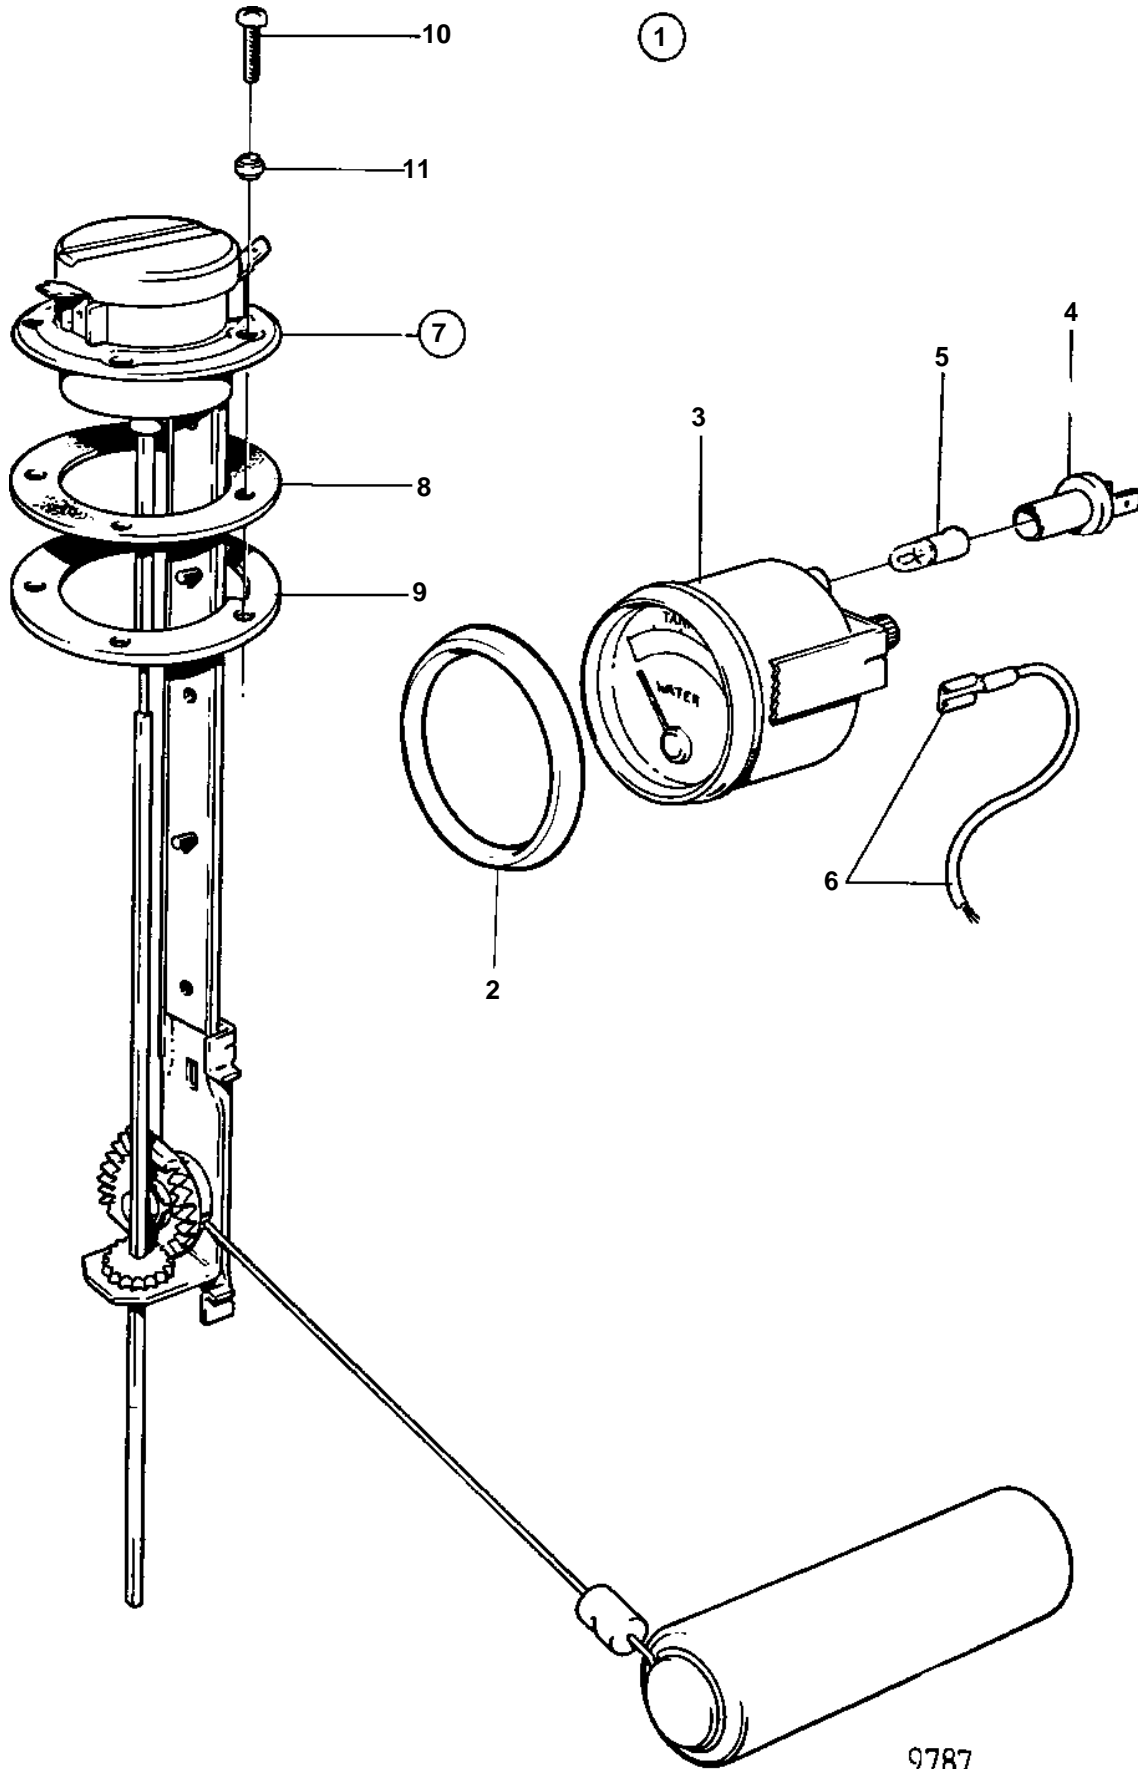

500A, 501A, 501A/MS4

500A, 501A, 501A/MS4

REF	PART NO.	QTY	DESCRIPTION	NOTES
1	1140461	1	Fuel gauge kit	
2	858643	1	· Front ring	
3	863940	1	· Fuel gauge	(828632)
4	863945	2	· · Lamp socket	FOR INSTRUMENTS WITH PARTNO 828632,828635 SHOULD WHITE BULB 19923 AND BULB HOLDER 808175 BE INSTALLED.
5	863946	2	· · Bulb	FOR INSTRUMENTS WITH PARTNO 828632,828635 SHOULD WHITE BULB 19923 AND BULB HOLDER 808175 BE INSTALLED., RED
6		X	· CABLES AND TERMINALS	SEE GROUP 3
7	837999	1	· Sensor	
8	89865	1	· · Gasket	
9	834480	1	· · Flange	
10	956078	4	· · Cross recessed screw	L = 16 MM
	956081	1	· · Cross recessed screw	L = 25 MM
11	834481	5	· · Gasket	