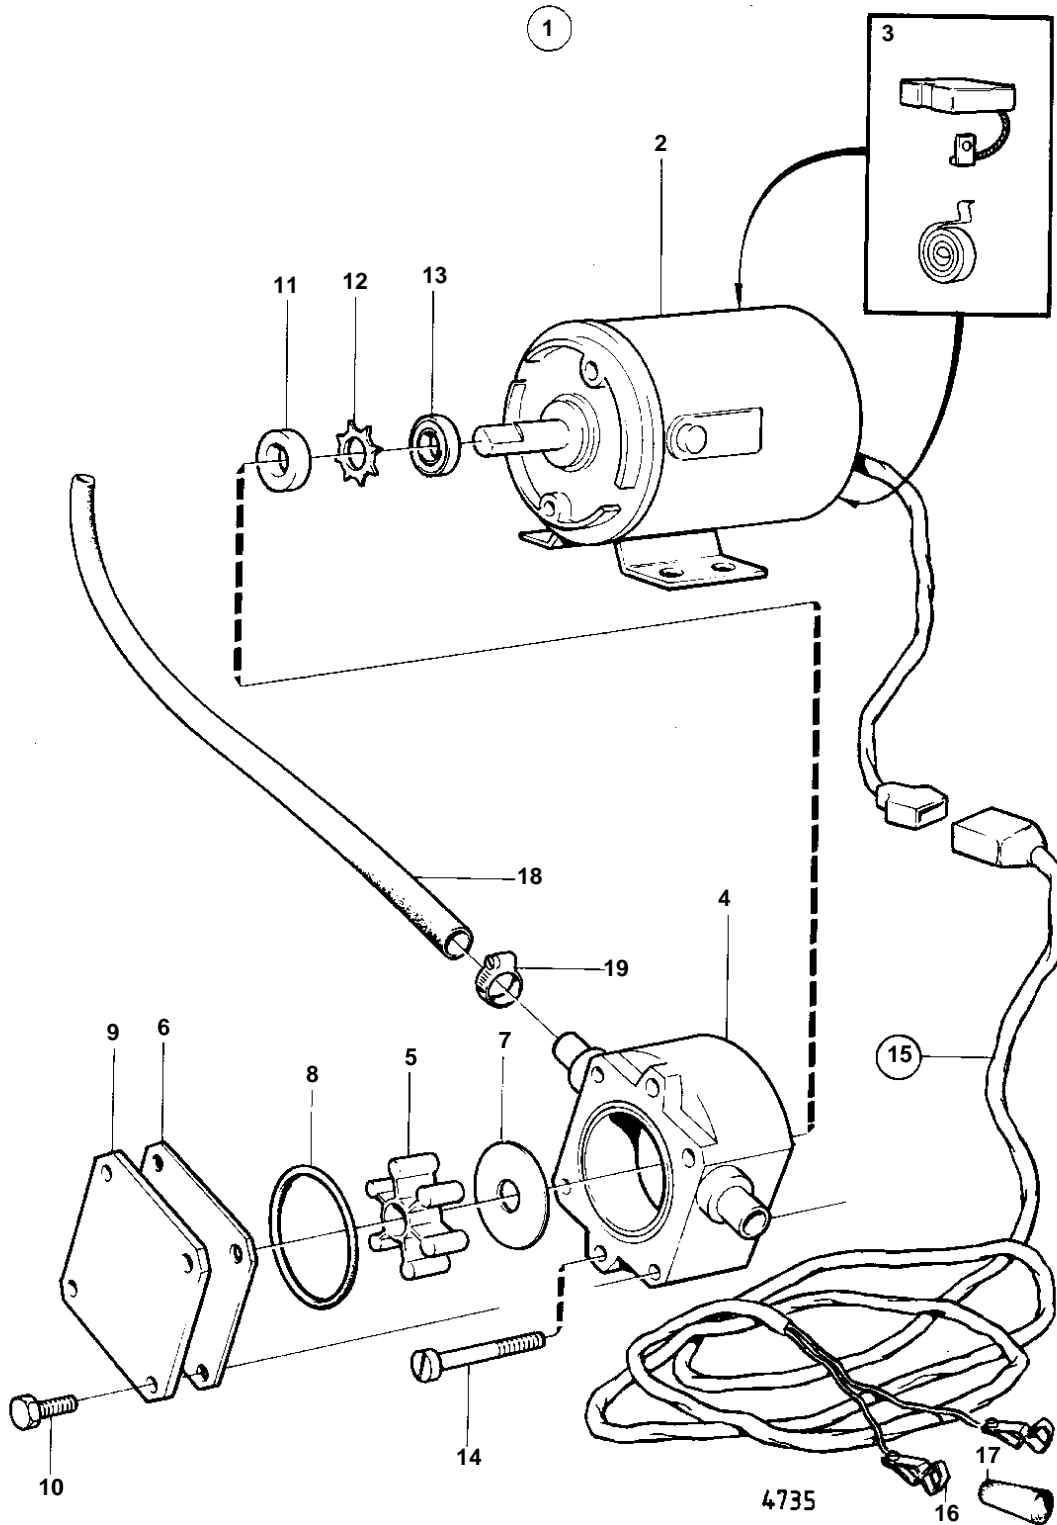

500A, 501A, 501A/MS4

500A, 501A, 501A/MS4

REF	PART NO.	QTY	DESCRIPTION	NOTES
1	843114	1	Oil bilge pump	12V
2		1	· EL MOTOR	12V
3		2	· Carbon brush set	
4		1	· Pump housing	
5		1	· IMPELLER	
6	844017	1	· Wear washer	
7	844016	1	· Wear washer	
8		1	· O-RING	
9	844018	1	· Cardboard tube	
10	844021	4	· Screw	
11		1	· SEAL RING	
12		1	· LOCK WASHER	
13	844019	1	· Oil deflector ring	
14	844020	2	· Screw	
15	843113	1	Cable trunk	
16		1	· BATTERY TERMINAL	REPLACED BY 1EA 844280,1EA 844278, +
		1	· BATTERY TERMINAL	REPLACED BY 1EA 844280,1EA 844279,
	844280	2	· Clip	LATE TYPE
17		1	· Isolation	LATE TYPE BLACK
		1	· Isolation	LATE TYPE RED
18	943707	X	Hose	L = 3000 MM
19	943471	3	Hose clamp	
	844022	1	Impeller kit	