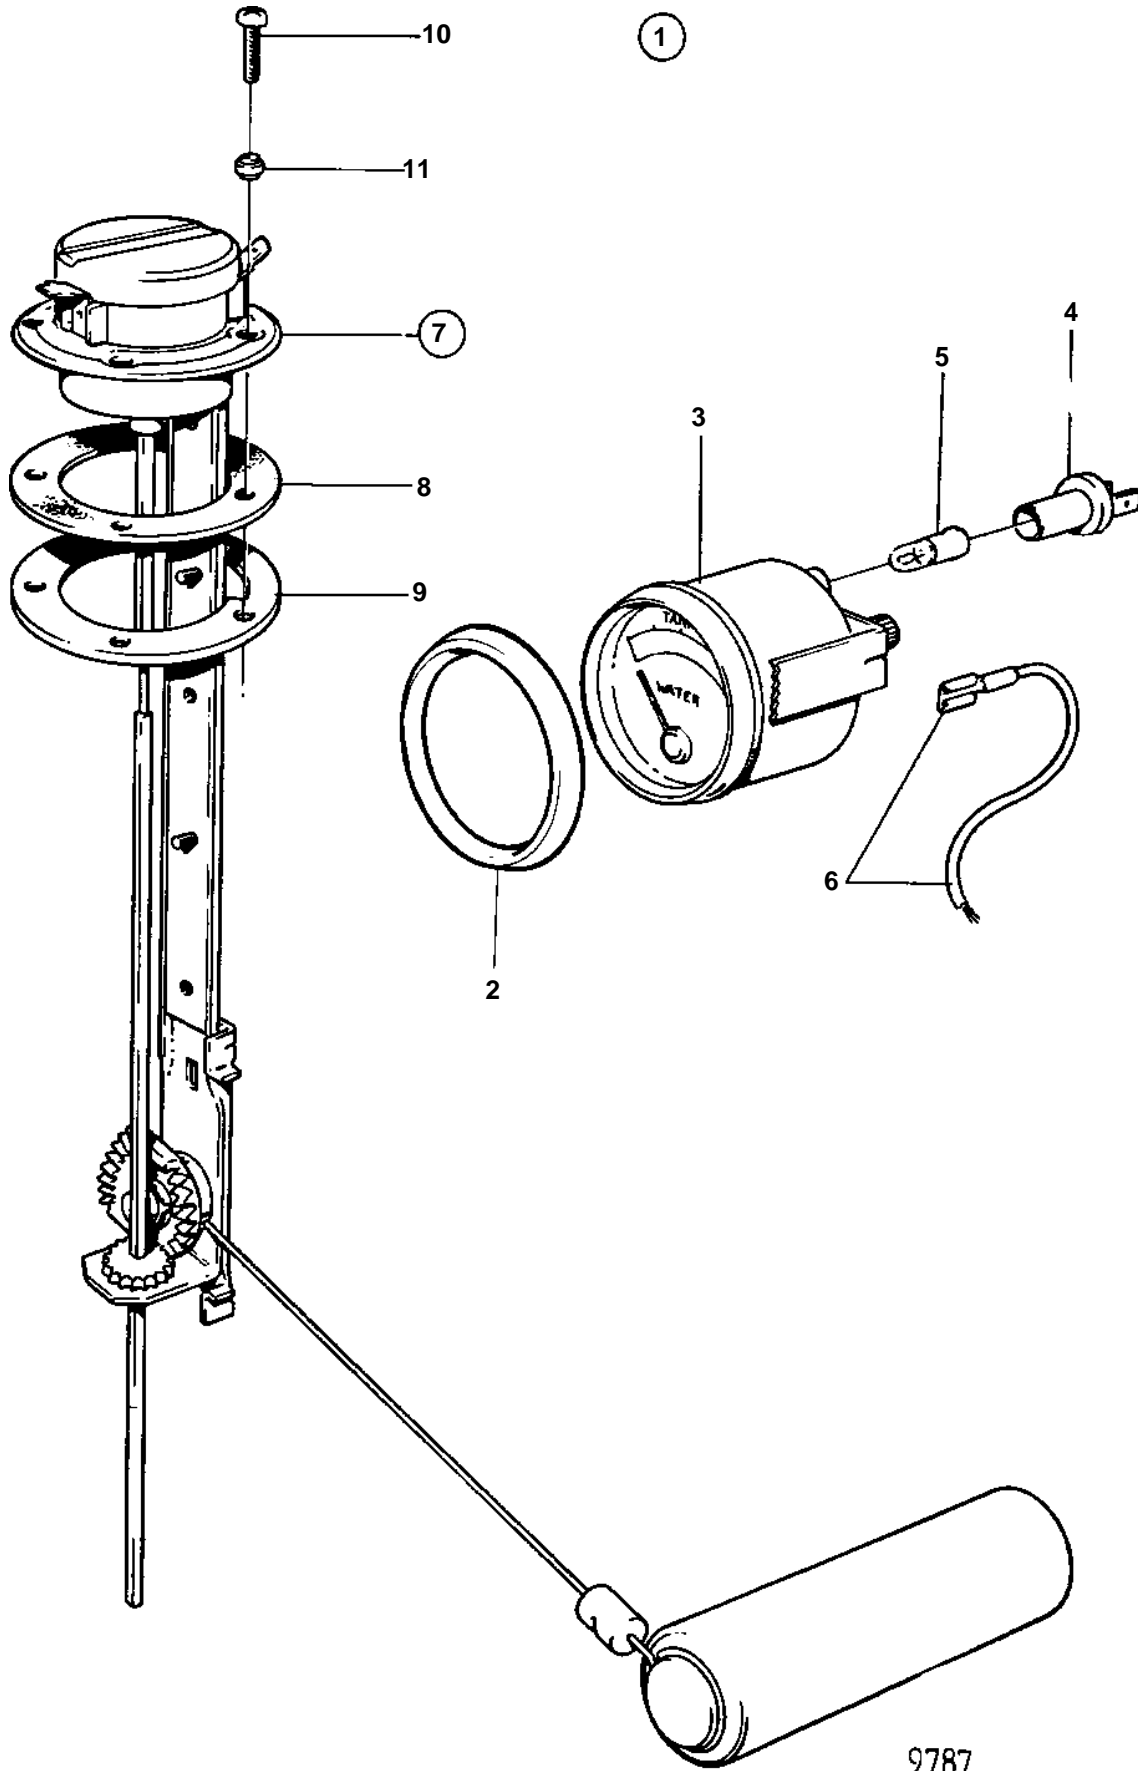

COMMON

**COMMON**

REF	PART NO.	QTY	DESCRIPTION	NOTES
1	858881	1	Tank gauge kit	12V REPL BY 1140462. WHITE COLOURED DECOR STRIPE.
2	858643	1	• Front ring	
3	863942	1	• Water level gauge	(828635)
4	863945	2	• • Bulb socket	FOR INSTRUMENTS WITH PARTNO 828632,828635 SHOULD WHITE BULB 19923 AND BULB HOLDER 808175 BE INSTALLED.
5	863946	2	• • Bulb	RED. FOR INSTRUMENTS WITH PARTNO 828632,828635 SHOULD WHITE BULB 19923 AND BULB HOLDER 808175 BE INSTALLED.
6		X	• CABLES AND TERMINALS	SEE GROUP 3
7	834389	1	• Sender	
8	89865	1	• • Gasket	
9	834480	1	• • Flange	
10	956078	4	• • Screw	L = 16 MM
	956081	1	• • Screw	L = 25 MM
11	834481	5	• • Gasket	