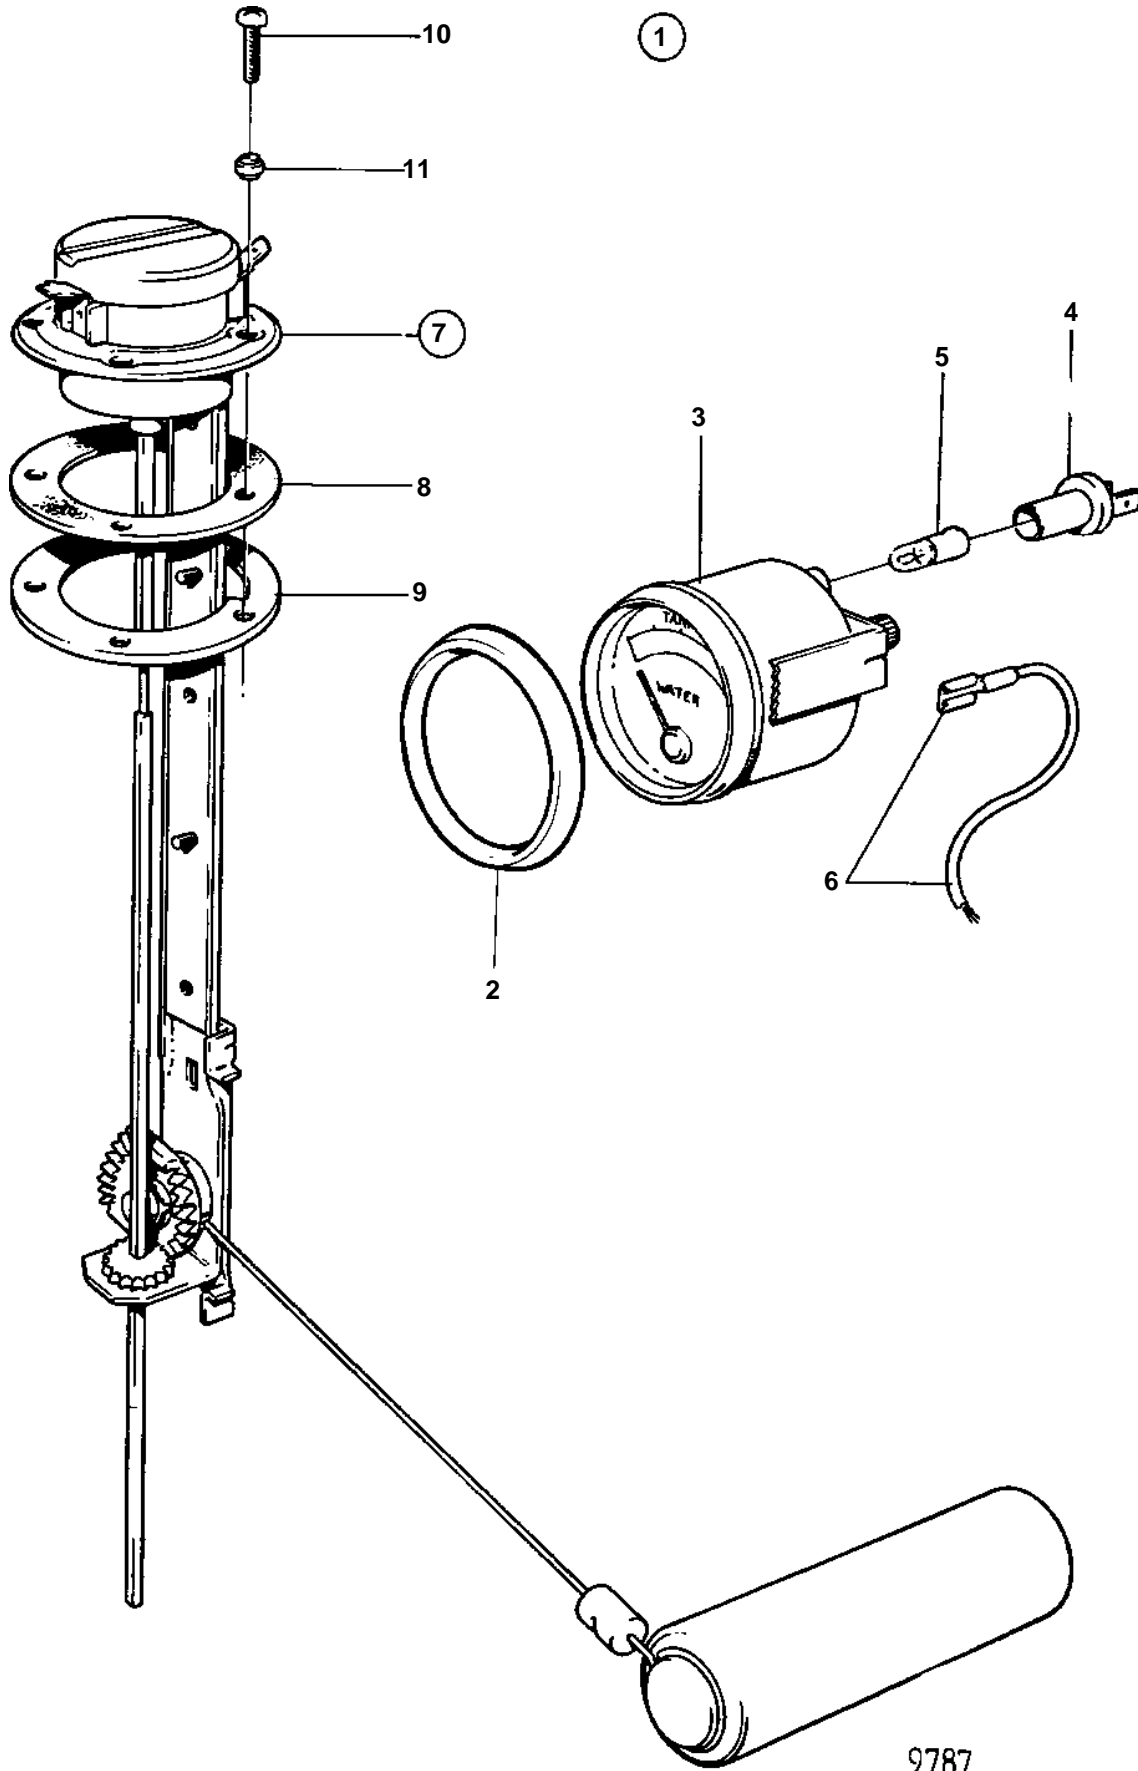

COMMON

**COMMON**

REF	PART NO.	QTY	DESCRIPTION	NOTES
1	828716	1	Water level gauge	12V REPL BY 858881. GOLD COLOURED DECOR STRIPE.
2	858643	1	· Front ring	(828542)
3	863942	1	· Water level gauge	(828635)
4	863945	2	· · Bulb socket	FOR INSTRUMENTS WITH PARTNO 828632,828635 SHOULD WHITE BULB 19923 AND BULB HOLDER 808175 BE INSTALLED.
5	863946	2	· · Bulb	RED. FOR INSTRUMENTS WITH PARTNO 828632,828635 SHOULD WHITE BULB 19923 AND BULB HOLDER 808175 BE INSTALLED.
6		X	· CABLES AND TERMINALS	SEE GROUP 3
7	834389	1	· Sender	
8	89865	1	· · Gasket	
9	834480	1	· · Flange	
10	956078	4	· · Screw	L = 16 MM
	956081	1	· · Screw	L = 25 MM
11	834481	5	· · Gasket	