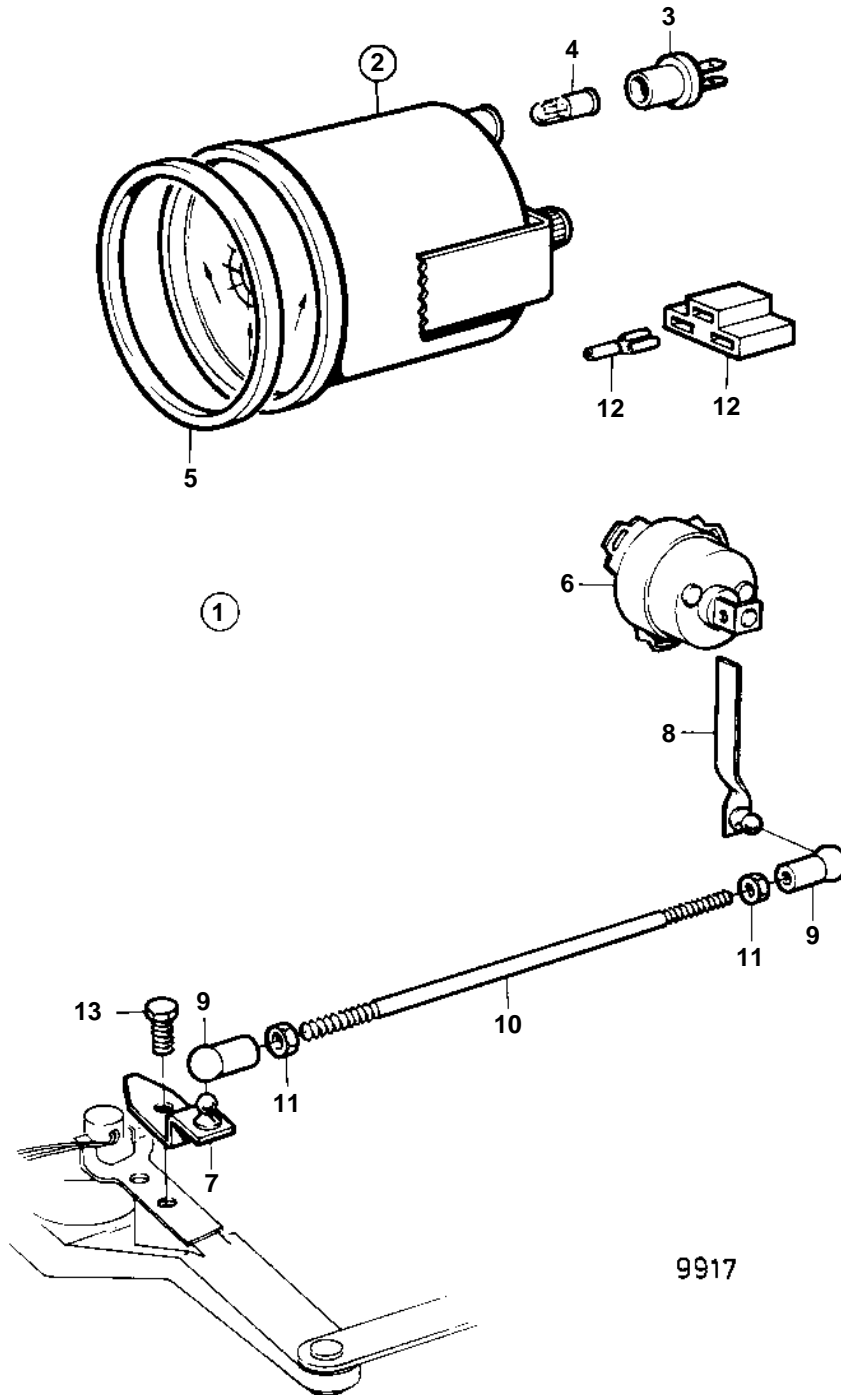

COMMON

COMMON

| REF | PART NO. | QTY | DESCRIPTION | NOTES |
|-----|----------|-----|------------------------|---|
| 1 | 858886 | 1 | Rudder indicator | REPL BY 1140463 |
| 2 | 828698 | 1 | · Rudder indicator | REPL BY 863944 |
| | 863944 | 1 | · Rudder indicator | |
| 3 | 863945 | 1 | · · Bulb socket | FOR RUDDER INDICATOR INSTRUMENTS WITH PART NO 828698 SHOULD WHITE BULB 19923 AND BULB HOLDER 808175 BE INSTALLED |
| 4 | 863946 | 1 | · · Bulb | RED. FOR RUDDER INDICATOR INSTRUMENTS WITH PART NO 828698 SHOULD WHITE BULB 19923 AND BULB HOLDER 808175 BE INSTALLED |
| 5 | 858643 | 1 | · Front ring | |
| 6 | 837772 | 1 | · Rudder position sens | |
| 7 | 853176 | 1 | · Bracket | |
| 8 | 853177 | 1 | · Lever | |
| 9 | 946704 | 1 | · Ball socket | LEFT HAND THREADS. |
| | 946703 | 1 | · Ball socket | RIGHT HAND THREADS. |
| 10 | 943549 | 1 | · Control rod | |
| 11 | 942836 | 1 | · Nut | LEFT HAND THREADS. |
| | 955780 | 1 | · Nut | RIGHT HAND THREADS. |
| 12 | | X | · CABLES AND TERMINALS | |
| 13 | 940199 | 1 | Screw | |