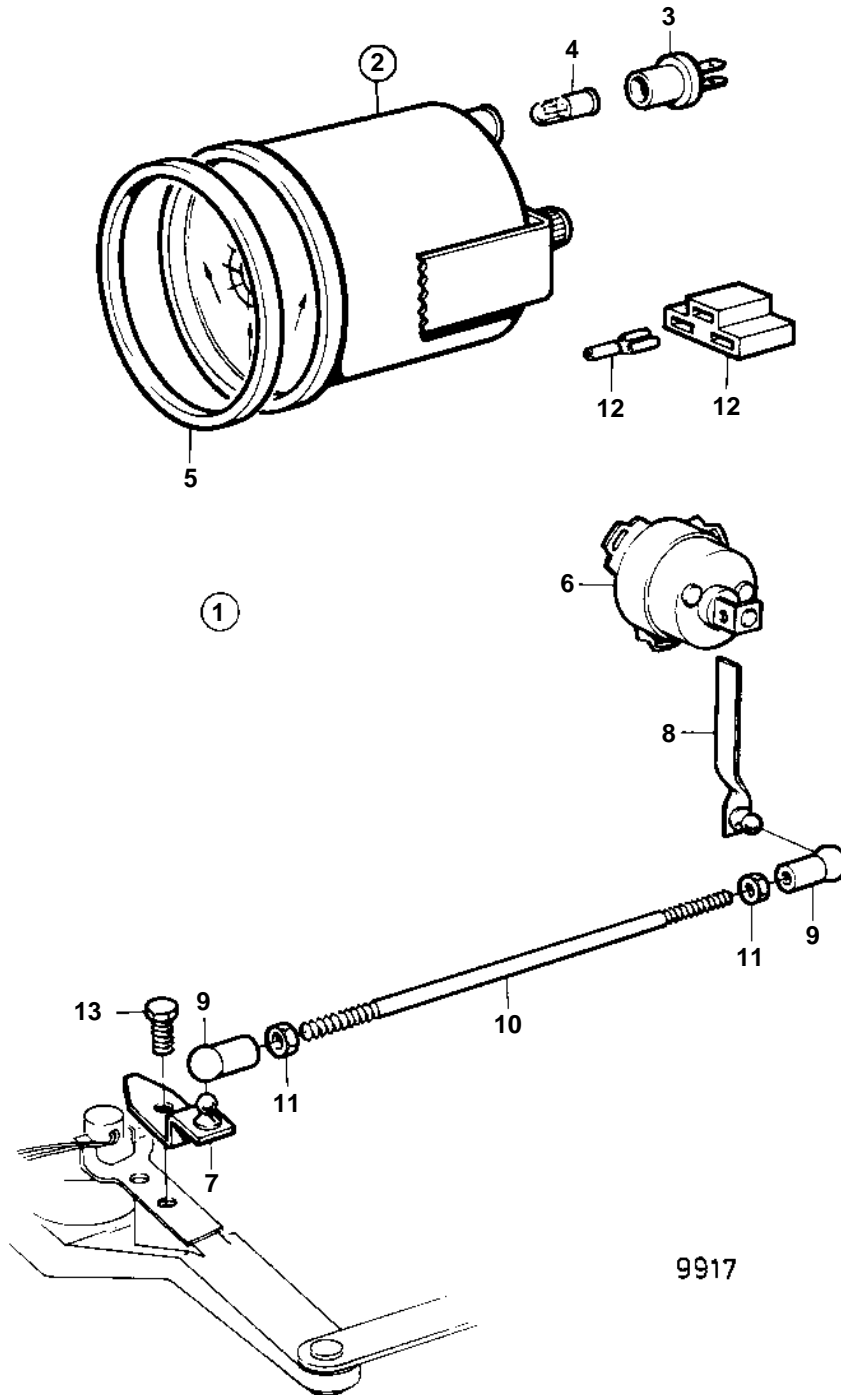

COMMON

COMMON

REF	PART NO.	QTY	DESCRIPTION	NOTES
1	1140465	1	Rudder indicator kit	FOR ENGINE WITH REVERSE GEAR.
2	863944	1	· Rudder indicator	
3	863945	1	· · Bulb socket	FOR RUDDER INDICATOR INSTRUMENTS WITH PART NO 828698 SHOULD WHITE BULB 19923 AND BULB HOLDER 808175 BE INSTALLED
4	863946	1	· · Bulb	RED. FOR RUDDER INDICATOR INSTRUMENTS WITH PART NO 828698 SHOULD WHITE BULB 19923 AND BULB HOLDER 808175 BE INSTALLED
5	858643	1	· Front ring	
6	837772	1	· Rudder position sens	
12		X	· CABLES AND TERMINALS	