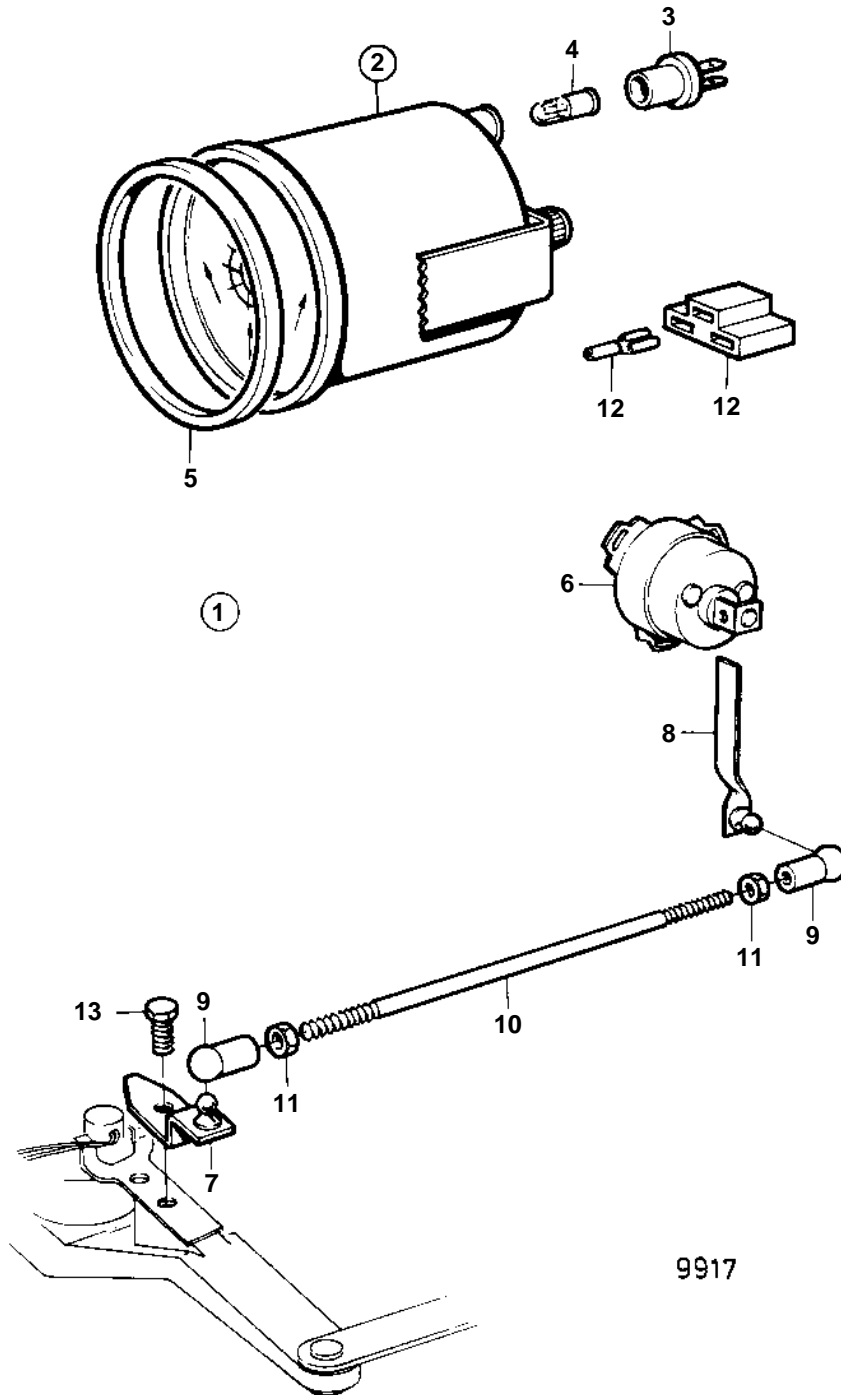

COMMON

COMMON

| REF | PART NO. | QTY | DESCRIPTION | NOTES |
|-----|----------|-----|------------------------|---|
| 1 | 1140463 | 1 | Rudder indicator kit | |
| 2 | 863944 | 1 | · Rudder indicator | |
| 3 | 863945 | 1 | · · Bulb socket | FOR RUDDER INDICATOR INSTRUMENTS WITH PART NO 828698 SHOULD WHITE BULB 19923 AND BULB HOLDER 808175 BE INSTALLED |
| 4 | 863946 | 1 | · · Bulb | RED. FOR RUDDER INDICATOR INSTRUMENTS WITH PART NO 828698 SHOULD WHITE BULB 19923 AND BULB HOLDER 808175 BE INSTALLED |
| 5 | 858643 | 1 | · Front ring | |
| 6 | 837772 | 1 | · Rudder position sens | |
| 7 | 853176 | 1 | · Bracket | |
| 8 | 853177 | 1 | · Lever | |
| 9 | 946704 | 1 | · Ball socket | LEFT HAND THREADS. |
| | 946703 | 1 | · Ball socket | RIGHT HAND THREADS. |
| 10 | 943549 | 1 | · Control rod | |
| 11 | 942836 | 1 | · Nut | LEFT HAND THREADS. |
| | 955780 | 1 | · Nut | RIGHT HAND THREADS. |
| 12 | | X | · CABLES AND TERMINALS | |
| 13 | 940199 | 1 | Screw | |