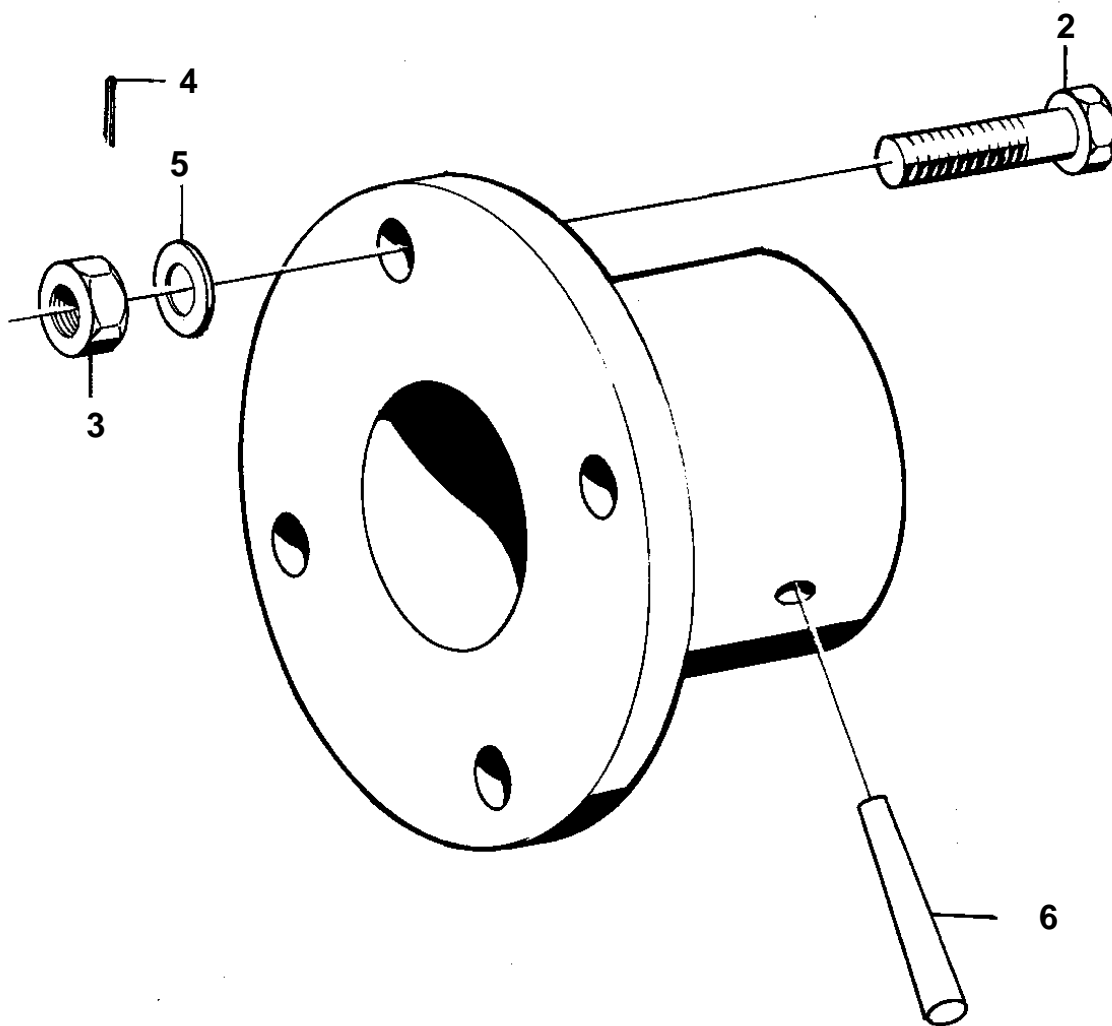

1

4624

REF	PART NO.	QTY	DESCRIPTION	NOTES
1	829281	1	Companion flange	40MM HOLE FOR PROPELLER SHAFT.
2	955692	4	• Screw	L = 32 MM
	955691	4	• Screw	L = 25 MM
3	955883	4	• Nut	
4	907834	4	• Cotter pin	
5	941909	4	• Spring washer	
6	907617	1	• Pin	