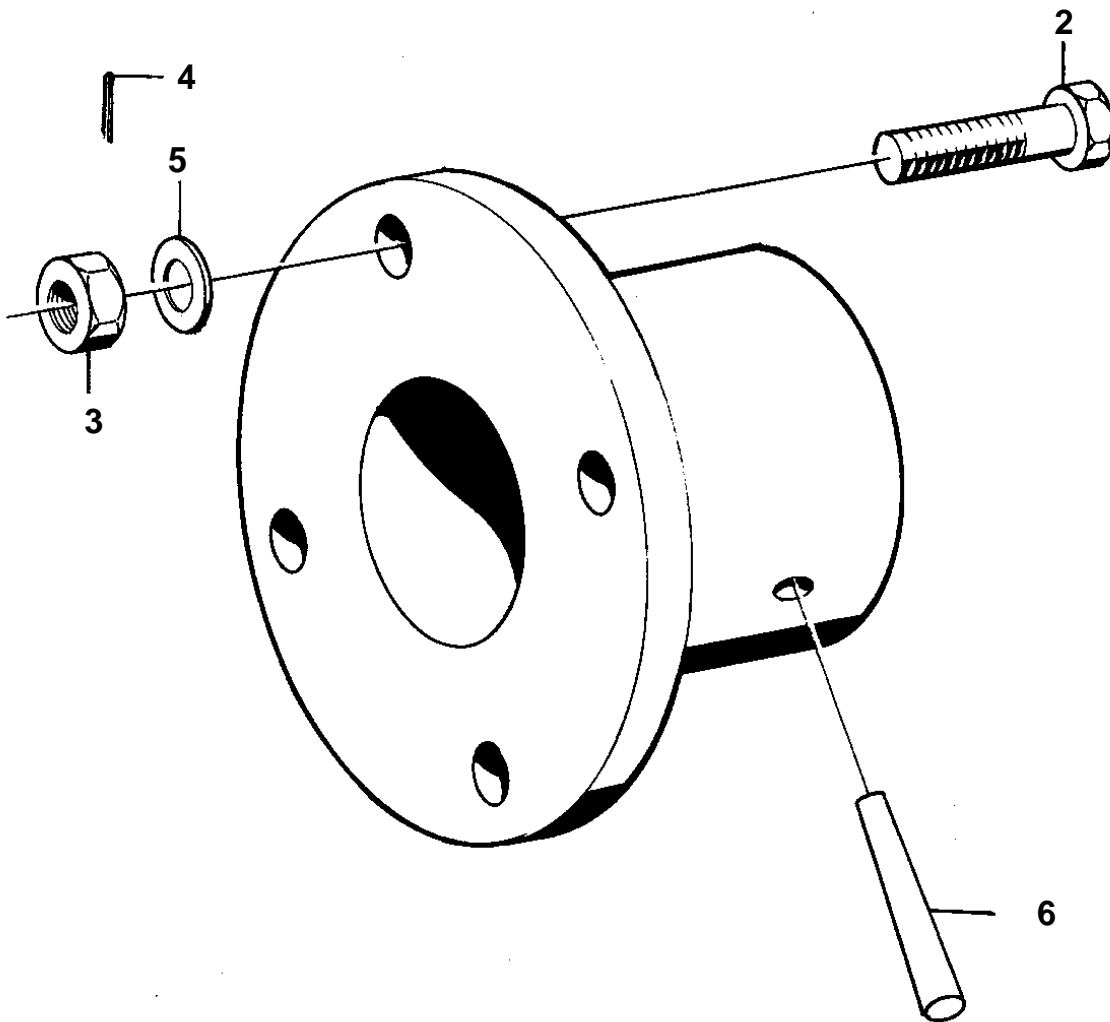

1

4624

REF	PART NO.	QTY	DESCRIPTION	NOTES
1	829279	1	Companion flange	35MM HOLE FOR PROPELLER SHAFT.
2	955692	4	• Screw	L = 32 MM
	955691	4	• Screw	L = 25 MM
3	955883	4	• Nut	
4	907834	4	• Cotter pin	
5	941909	4	• Spring washer	
6	907617	1	• Pin	